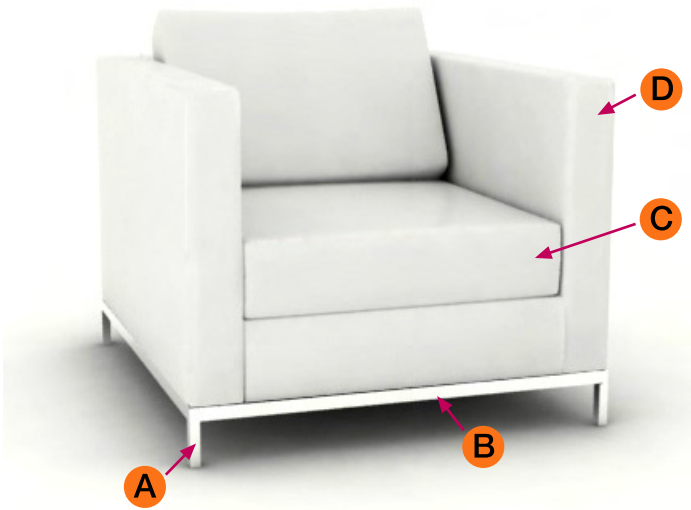

- A - Polished Chrome base frame
- B - Protective steel rail
- C - Commercial grade foam cushions
- D - Heavy duty internal frame

1 seat Blok

Dimensions : 85cm W x 88cm D
 Arm Height: 60cm (overall)
 Back: 61cm W x 38cm H
 Seat Height: 40cm
 Mtrs: 6.0m (L-10m²)

Small Ottoman

Dimensions : 60cm W x 60cm D
 Seat: 60cm W x 60cm D
 Seat Height: 45cm
 Mtrs: 1.3m (L-3m²)

2 seat Blok

Dimensions : 148cm W x 88cm D
 Arm Height: 60cm (overall)
 Back: 61cm W x 38cm H
 Seat: 61cm W x 53cm D
 Seat Height: 40cm
 Mtrs: 9.0m (L-15m²)

Medium Ottoman

Dimensions : 140cm W x 60cm D
 Seat: 140cm W x 60cm D
 Seat Height: 45cm
 Mtrs: 3.7m (L-5m²)

3 seat Blok

Dimensions Overall: 204cm W x 88cm D
 Arm Height: 60cm (overall)
 Back: 61cm W x 38cm H
 Seat: 61cm W x 53cm D
 Seat Height: 40cm
 Mtrs: 12.0 (L-20m²)

Large Ottoman

Dimensions : 210cm W x 60cm D
 Seat: 210cm W x 60cm D
 Seat Height: 45cm
 Mtrs: 4.3m (L-7m²)

Blok low table

Size:
 50cm H x 50cm W x 41 - 42cm
 60cm H x 60cm W x 41 - 42cm
 90cm H x 60cm W x 41 - 42cm
 120cm H x 60cm W x 41 - 42cm