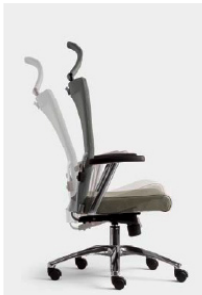

A collection of task and semi-executive chairs, backrest frame tubular metal with plastic inserts and upholstery in black and grey net. Seat frame in multilayer beech stuffed with polyurethane foam and upholstered in fabric or leather. Polished cast-aluminium arms and black polyurethane armrests. Lumbar support in black polyurethane, adjustable height. Five-spoke bases in polished aluminium, sled bases in chromium steel.