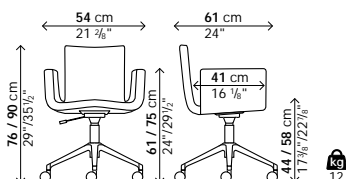

### Removable woollen cloth cover:

Code	Cover	Finish of structure	Volume cu.m
05MAN01C	Leather	Polished chrome	0.35
05MAN02C	Cloth	Polished chrome	0.35

1 chairs in each package