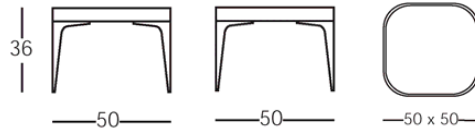

Art. 866
Net weight: Kg. 7
Packing: 1 piece

Art. 867
Net weight: Kg. 9,5
Packing: 1 piece