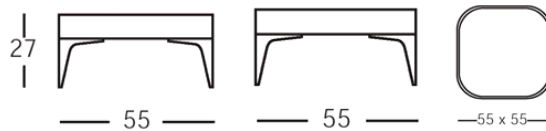

Segis Spa
53036 Poggibonsi (SI) Italy
Loc. Fosci - Via Umbria, 14
T. ++39 0577 980333
F. ++39 0577 938090
segis@segis.it
www.segis.it

Showroom
20122 Milano Italy
Via Felice Cavallotti, 15
T. ++39 02 76018061
F. ++39 02 76406579
segismilano@segis.it