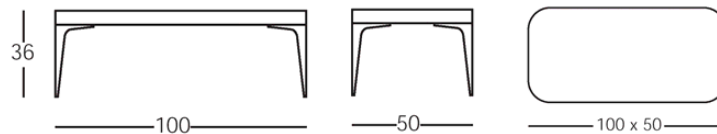

Art. 869
Net weight: Kg. 7,5
Packing: 1 piece