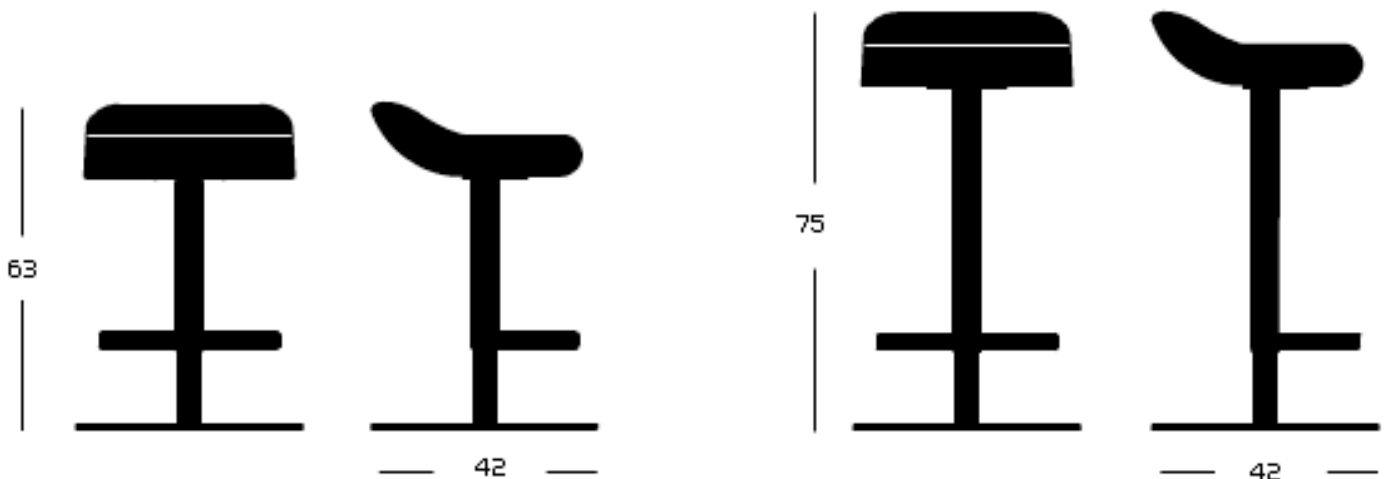

Jo-Bim

Jo-Bim

Stool for indoor.

Available in two heights with footrest. Swivel base and column in steel available in chromed or powder coated finishes. Upholstered seat with covers available in fabric or leather.