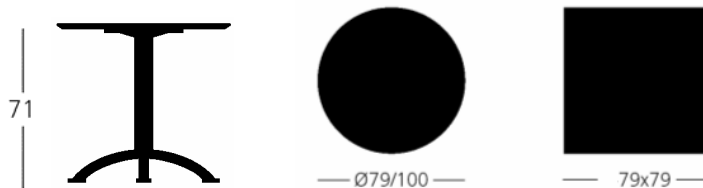

Segis Spa
53036 Poggibonsi (SI) Italy
Loc. Fosci – Via Umbria, 14
T. ++39 0577 980333
F. ++39 0577 938090
segis@segis.it
www.segis.it

Showroom
20122 Milano Italy
Via Felice Cavallotti, 15
T. ++39 02 76018061
F. ++39 02 76406579
segismilano@segis.it