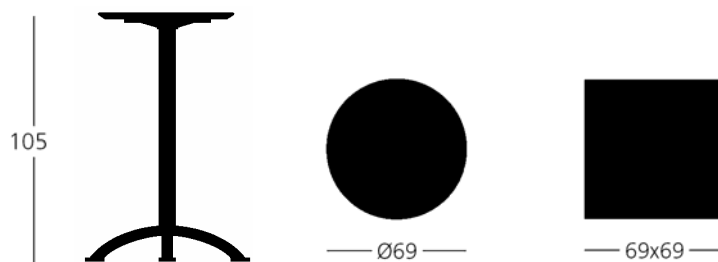

Sea – Mini Sea – Sea Alto

Series of tables in round and square version for indoor and outdoor use.
Aluminium frame
(base Ø 35, column Ø 80), with satin or polished anodized finishing.
Fixing plate in technopolymer or in die cast aluminium for Ø 100 cm. tops.
Feet in polyethylene, one of which is height adjustable (all 4 on request).

Art. 515
h. 71 without top
Net weight: Kg. 3
Packing: 1 piece

Art. 505
(4 height adjustable feet)
Net weight: Kg. 3
Packing: 1 piece

Art. 305
For tops Ø 100
(4 piedini regolabili)
Net weight: Kg. 3
Packing: 1 piece

Art. 705
Aluminium version for outdoor
Net weight: Kg. 3
Packing: 1 piece

Art. 307
(4 height adjustable feet)
For tops Ø 100
Aluminium version for outdoor
Net weight: Kg. 3
Packing: 1 piece

Art. 518
Net weight: Kg. 2,1
Packing: 1 piece

Art. 601
h. 105 without top
Net weight: Kg. 3,5
Packing: 1 piece

Art. 608
(4 height adjustable feet)
Net weight: Kg. 3,5
Packing: 1 piece

Art. 708
Aluminium version for outdoor
Net weight: Kg. 3,5
Packing: 1 piece