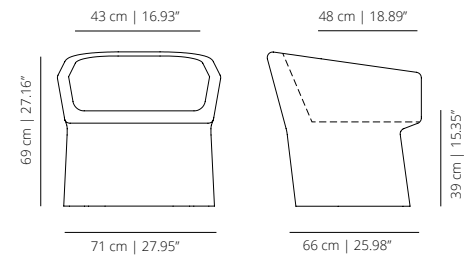

viccarbe

Fedele

Designed by Victor Carrasco

Technical info - EN

FEDELE ARMCHAIR

FE armchair

FINISHES

Upholstery