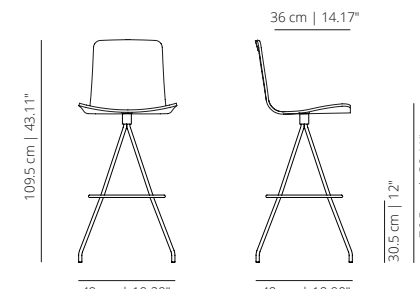

KLTCOB
lined upholstery

SWIVEL COUNTER STOOL WITH HANDLE

KLTCOROCR
stained with cushion

SWIVEL BAR STOOL WITHOUT HANDLE

KLTBARRO
stained

SWIVEL BAR STOOL WITHOUT HANDLE

KLTBARTX
lacquered

SWIVEL BAR STOOL