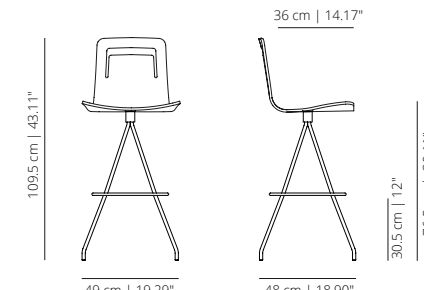

SWIVEL COUNTER STOOL WITHOUT HANDLE

KLTCOT
smooth upholstery

SWIVEL COUNTER STOOL

KLTCOTS
soft upholstery

SWIVEL BAR STOOL WITH HANDLE

KLTBARROR
stained

KLTBARTXR
lacquered

SWIVEL COUNTER STOOL