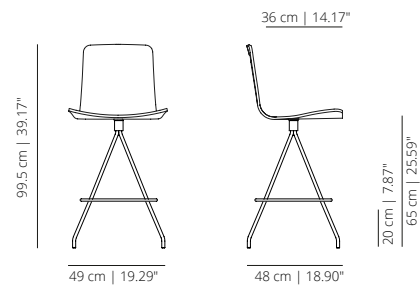

KLTCO_CR
lacquered with cushion

SWIVEL COUNTER STOOL WITHOUT HANDLE

KLTCOROC
stained

SWIVEL COUNTER STOOL WITHOUT HANDLE

KLTCORO
stained

KLTCOTX
lacquered

SWIVEL COUNTER STOOL WITHOUT HANDLE

KLTCO_C
lacquered