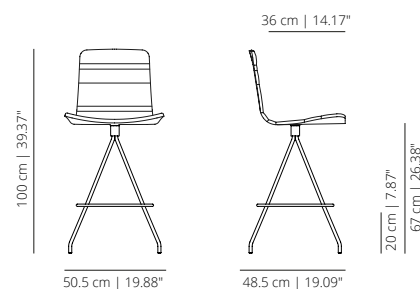

SWIVEL COUNTER STOOL

KLTCOB
lined upholstery