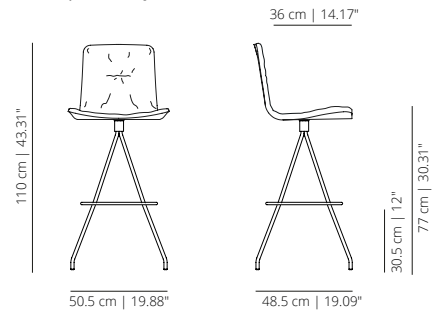

SWIVEL BAR STOOL WITHOUT HANDLE

KLTBARTS
soft upholstery