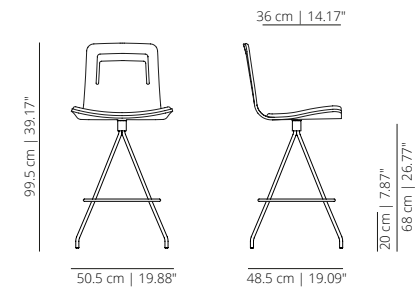

SWIVEL COUNTER STOOL WITH HANDLE

KLTCO_CR
lacquered with cushion