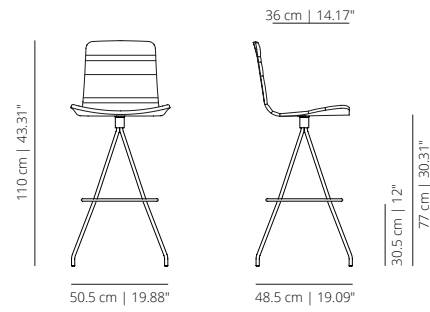

SWIVEL BAR STOOL

KLTBARB
lined upholstery