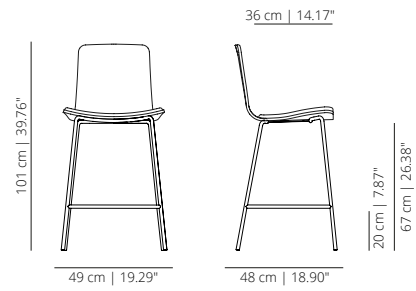

FIXED COUNTER STOOL WITHOUT HANDLE

KLTFCOROC
stained with cushion