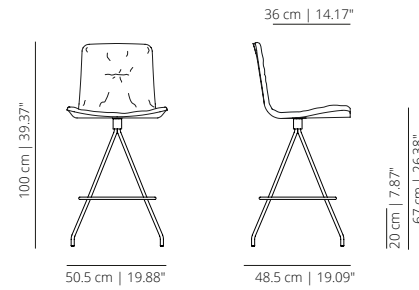

SWIVEL COUNTER STOOL

KLTCOTS
soft upholstery