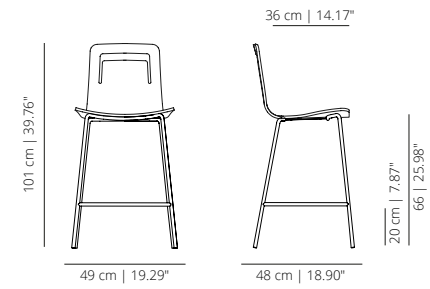

KLBART
smooth upholstery

SWIVEL BAR STOOL WITHOUT HANDLE

KLTBARTS
soft upholstery

FIXED COUNTER STOOL WITH HANDLE

KLTFCOROR
stained

FIXED COUNTER STOOL WITH HANDLE

KLTFCOTXR
lacquered

SWIVEL BAR STOOL