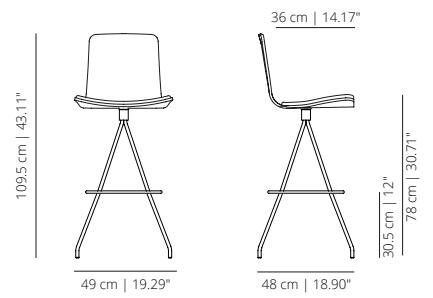

SWIVEL BAR STOOL WITHOUT HANDLE

KLTBARROC
stained