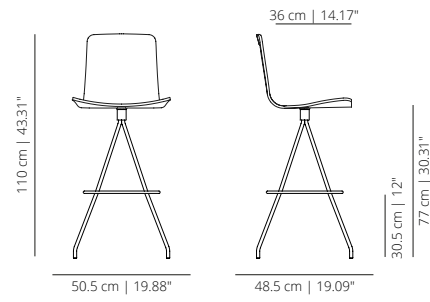

SWIVEL BAR STOOL

KLBART
smooth upholstery