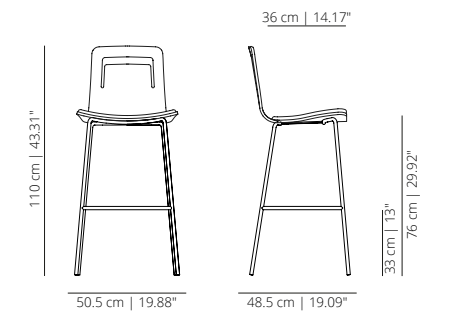

FIXED BAR STOOL WITH HANDLE

KLTFBARROC
stained with cushion