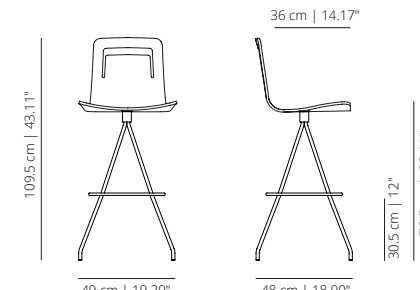

SWIVEL COUNTER STOOL WITHOUT HANDLE

KLTCOT
smooth upholstery

SWIVEL COUNTER STOOL

KLTCOTS
soft upholstery

SWIVEL BAR STOOL WITH HANDLE

KLTBARROR
stained

KLTBARTXR
lacquered

SWIVEL COUNTER STOOL