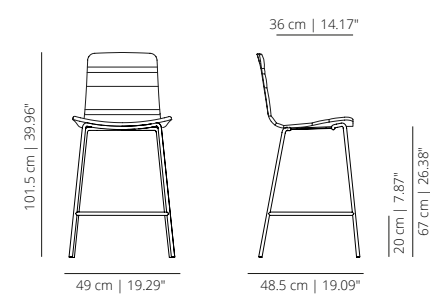

FIXED COUNTER STOOL

KLTFCOB
lined upholstery