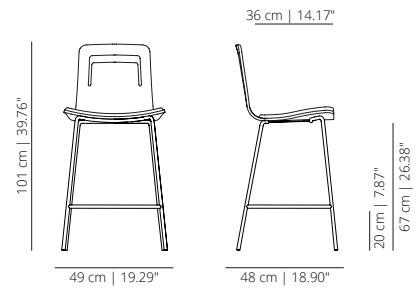

KLTBAR_C
lacquered

FIXED COUNTER STOOL

KLTFCOB
lined upholstery

FIXED COUNTER STOOL WITH HANDLE

KLTFCOROCR
stained with cushion

FIXED COUNTER STOOL WITH HANDLE

KLTFC_CR
lacquered with cushion

FIXED COUNTER STOOL WITHOUT HANDLE