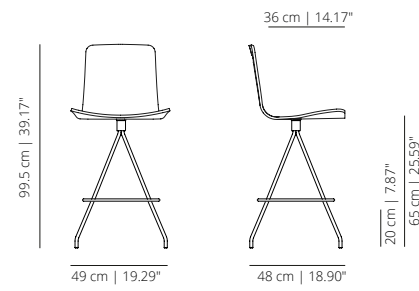

KLTCO_CR
lacquered with cushion

SWIVEL COUNTER STOOL WITHOUT HANDLE

KLTCOROC
stained

SWIVEL COUNTER STOOL WITHOUT HANDLE

KLTCORO
stained

KLTCOTX
lacquered

SWIVEL COUNTER STOOL WITHOUT HANDLE

KLTCO_C
lacquered