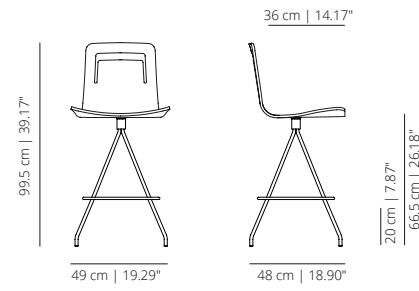

viccarbe

Klip Stool

Designed by Victor Carrasco

Technical info - EN

SWIVEL COUNTER STOOL WITH HANDLE

KLTCOROR
stained

KLTCOTXR
lacquered

SWIVEL COUNTER STOOL WITH HANDLE