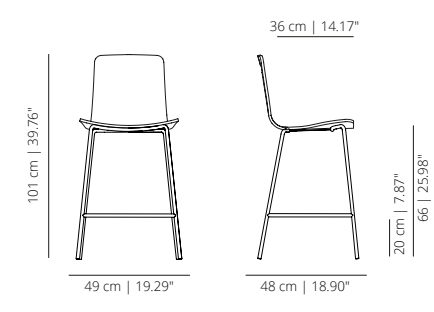

KLTBARB
lined upholstery

SWIVEL BAR STOOL WITH HANDLE

KLTBARROC
stained with cushion

FIXED COUNTER STOOL WITHOUT HANDLE

KLTFCORO
stained

FIXED COUNTER STOOL WITHOUT HANDLE

KLTFCOTX
lacquered

SWIVEL BAR STOOL WITH HANDLE