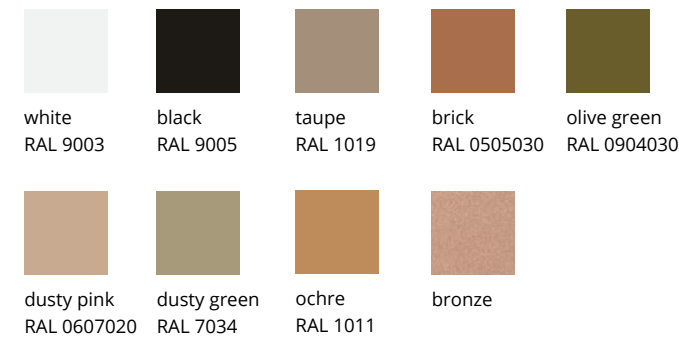

KLTFBAR_C
lacquered with cushion

ACCESSORIES

KLBR arms

Calibrated steel arms powder coated in thermoreinforced polyester in black, white, sand, altea blue or fluorescent orange. Available for all types of bases.

KLBRTP/KLBRTL upholstered arms

Calibrated steel arms powder coated in thermoreinforced polyester in black, white or taupe and upholstered in leather or ecoleather.

FINISHES

SEAT OPTIONS

Check [upholstery](#) samples.

Lacquered

Stained Wood

STRUCTURE | ARMS

Powder coated

NOTE: Klip stool base only in black or white.

TECHNICAL INFO

Seat options:

Stained/lacquered with handle – Curved oak plywood stained or curved beech plywood lacquered in the finishes of our collection, with the handle in the back.