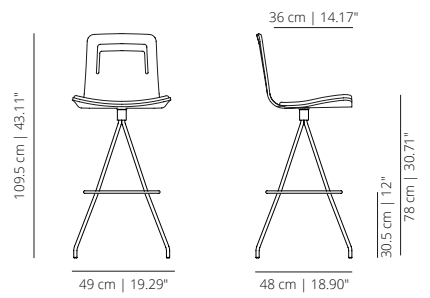

SWIVEL BAR STOOL WITH HANDLE

KLTBAR_CR
lacquered