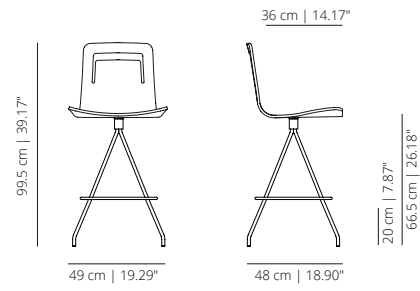

viccarbe

Klip Stool

Designed by Victor Carrasco

Technical info - EN

SWIVEL COUNTER STOOL WITH HANDLE

KLTCOROR
stained

KLTCOTXR
lacquered

SWIVEL COUNTER STOOL WITH HANDLE