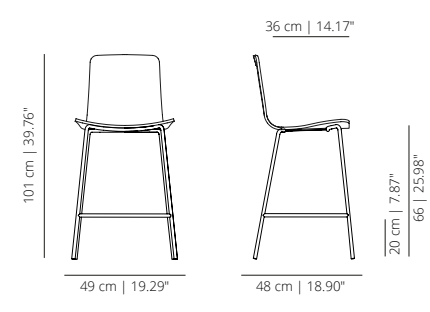

KLTBARB
lined upholstery

SWIVEL BAR STOOL WITH HANDLE

KLTBARROC
stained with cushion

FIXED COUNTER STOOL WITHOUT HANDLE

KLTFCORO
stained

FIXED COUNTER STOOL WITHOUT HANDLE

KLTFCOTX
lacquered

SWIVEL BAR STOOL WITH HANDLE