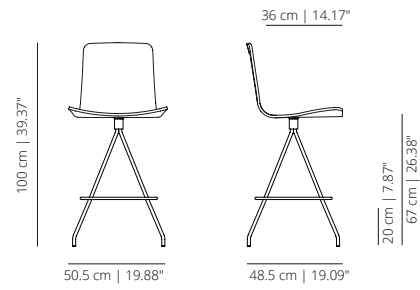

SWIVEL COUNTER STOOL WITHOUT HANDLE

KLTCOT
smooth upholstery