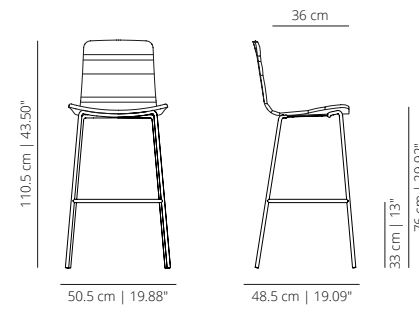

FIXED BAR STOOL

KLTFBARB
lined upholstery