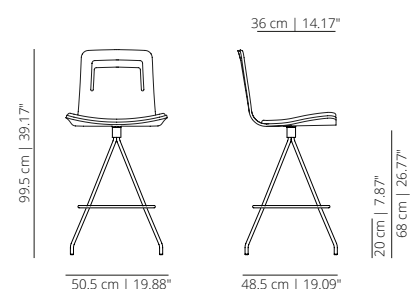

SWIVEL COUNTER STOOL WITH HANDLE

KLTCOROCR
stained with cushion