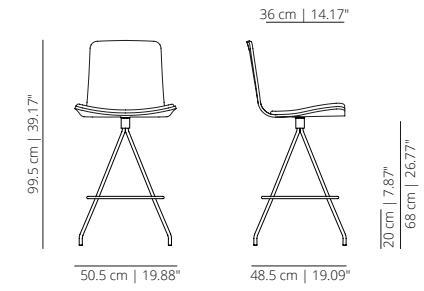

SWIVEL COUNTER STOOL WITHOUT HANDLE

KLTCOROC
stained