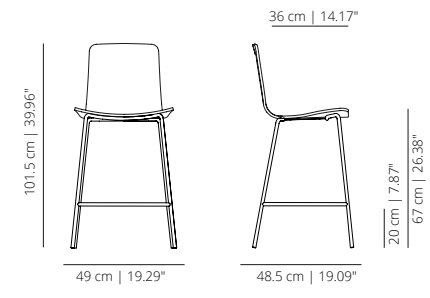

KLTBAR_CR
lacquered

SWIVEL BAR STOOL WITHOUT HANDLE

KLTBARROC
stained

FIXED COUNTER STOOL

KLTFCOT
smooth upholstery

FIXED COUNTER STOOL

KLTFCOTS
soft upholstery

SWIVEL BAR STOOL WITHOUT HANDLE