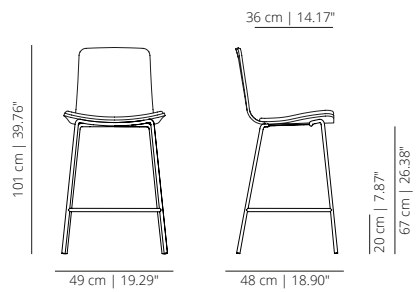

KLTFCOROC
stained with cushion

FIXED BAR STOOL

KLTFBART
smooth upholstery

FIXED BAR STOOL

KLTFBARTS
soft upholstery

FIXED COUNTER STOOL WITHOUT HANDLE

KLTFCO_C
lacquered with cushion

FIXED BAR STOOL