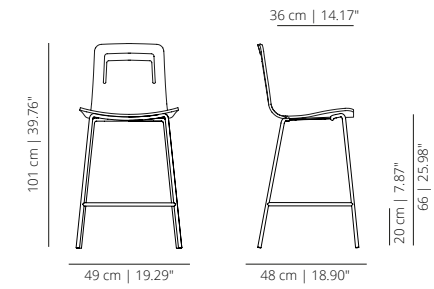

KLBART
smooth upholstery

SWIVEL BAR STOOL WITHOUT HANDLE

KLTBARTS
soft upholstery

FIXED COUNTER STOOL WITH HANDLE

KLTFCOROR
stained

FIXED COUNTER STOOL WITH HANDLE

KLTFCOTXR
lacquered

SWIVEL BAR STOOL