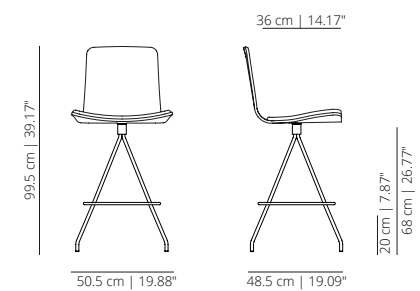

KLTCO_CR
lacquered with cushion

SWIVEL COUNTER STOOL WITHOUT HANDLE

KLTCOROC
stained

SWIVEL COUNTER STOOL WITHOUT HANDLE

KLTCORO
stained

KLTCOTX
lacquered

SWIVEL COUNTER STOOL WITHOUT HANDLE

KLTCO_C
lacquered