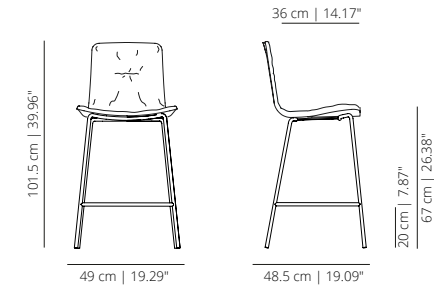

KLTBAR_CR
lacquered

SWIVEL BAR STOOL WITHOUT HANDLE

KLTBARROC
stained

FIXED COUNTER STOOL

KLTFCOT
smooth upholstery

FIXED COUNTER STOOL

KLTFCOTS
soft upholstery

SWIVEL BAR STOOL WITHOUT HANDLE