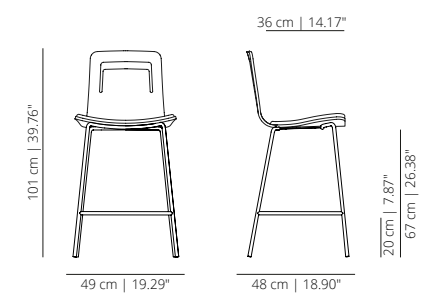

KLTBAR_C
lacquered

FIXED COUNTER STOOL

KLTFCOB
lined upholstery

FIXED COUNTER STOOL WITH HANDLE

KLTFCOROCR
stained with cushion

FIXED COUNTER STOOL WITH HANDLE

KLTFC_CR
lacquered with cushion

FIXED COUNTER STOOL WITHOUT HANDLE