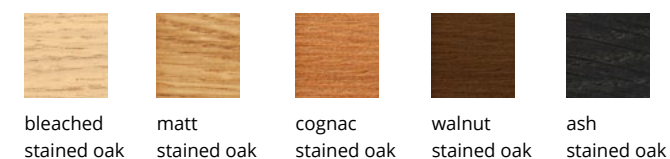

KLTFBAR_C
lacquered with cushion

ACCESSORIES

KLBR arms

Calibrated steel arms powder coated in thermoreinforced polyester in black, white, sand, altea blue or fluorescent orange. Available for all types of bases.

KLBRTP/KLBRTL upholstered arms

Calibrated steel arms powder coated in thermoreinforced polyester in black, white or taupe and upholstered in leather or ecoleather.

FINISHES

SEAT OPTIONS

Check [upholstery](#) samples.

Lacquered

Stained Wood

STRUCTURE | ARMS

Powder coated

NOTE: Klip stool base only in black or white.

TECHNICAL INFO

Seat options:

Stained/lacquered with handle – Curved oak plywood stained or curved beech plywood lacquered in the finishes of our collection, with the handle in the back.

Stained / Lacquered without handle – Curved oak plywood stained or curved beech plywood lacquered in the finishes of our collection, without handle in the back.

Smooth upholstery – Plywood natural beech chair covered by expanded polyurethane foam, smooth upholstery.