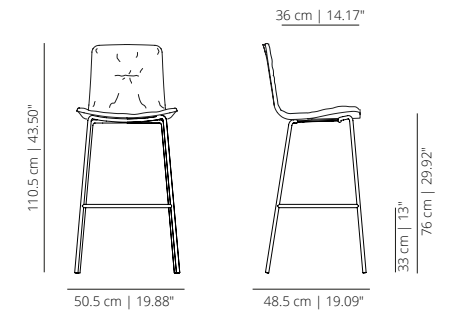

KLTFCOROC
stained with cushion

FIXED BAR STOOL

KLTFBART
smooth upholstery

FIXED BAR STOOL

KLTFBARTS
soft upholstery

FIXED COUNTER STOOL WITHOUT HANDLE

KLTFCO_C
lacquered with cushion

FIXED BAR STOOL