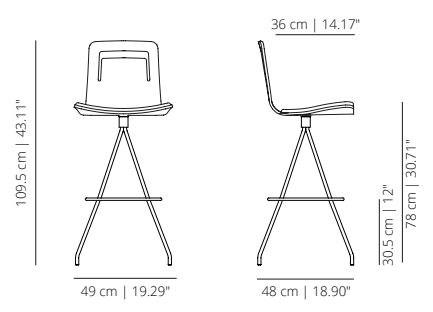

SWIVEL BAR STOOL WITH HANDLE

KLTBARROC
stained with cushion