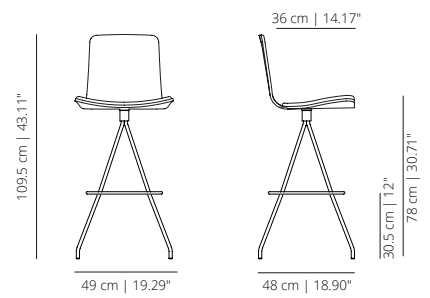

SWIVEL BAR STOOL WITHOUT HANDLE

KLTBAR_C
lacquered