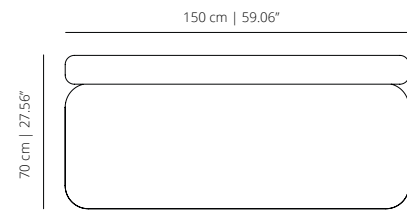

# Season Sofa

---

Designed by Piero Lissoni

Technical info - EN

V01

**SESA**  
model A - straight

**SESB**  
model B - closed

**SESC**  
model C - open

### ACCESSORIES

**SESAL30**  
cushion 60x30cm | 23.62"x 11.81"

### COMPOSITION 8

**SESAL50**  
cushion 50x50cm | 19.68"x 19.68"