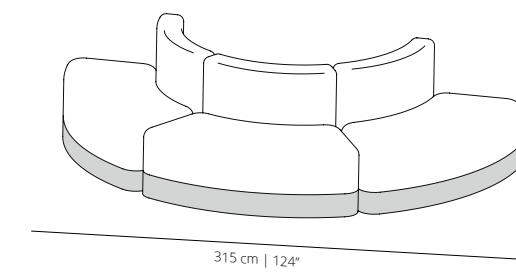

# Season Sofa

---

Designed by Piero Lissoni

Technical info - EN

V01

**SESA**  
model A - straight

**SESB**  
model B - closed

**SESC**  
model C - open

**SUGGESTIONS**

**COMPOSITION 1**

**COMPOSITION 2**

**COMPOSITION 3**

**COMPOSITION 4**

**COMPOSITION 5**

**COMPOSITION 6**

### ACCESSORIES

**SESAL30**  
cushion 60x30cm | 23.62"x 11.81"

### COMPOSITION 8

**SESAL50**  
cushion 50x50cm | 19.68"x 19.68"