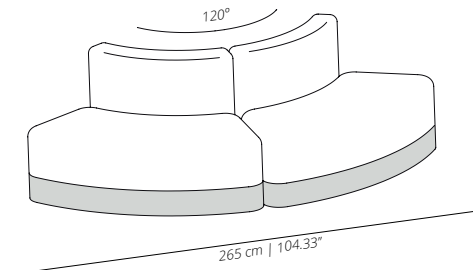

COMPOSITION 2