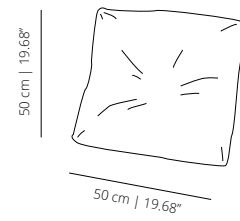

### ACCESSORIES

**SESAL30**  
cushion 60x30cm | 23.62"x 11.81"

### COMPOSITION 8

**SESAL50**  
cushion 50x50cm | 19.68"x 19.68"