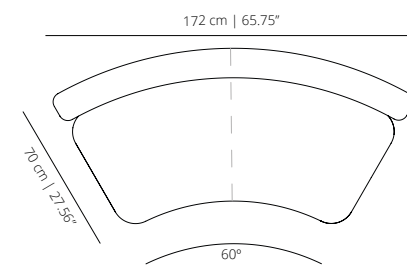

# Season Sofa

---

Designed by Piero Lissoni

Technical info - EN

V01

**SESA**  
model A - straight

**SESB**  
model B - closed

**SESC**  
model C - open

### ACCESSORIES

**SESAL30**  
cushion 60x30cm | 23.62"x 11.81"

### COMPOSITION 8

**SESAL50**  
cushion 50x50cm | 19.68"x 19.68"