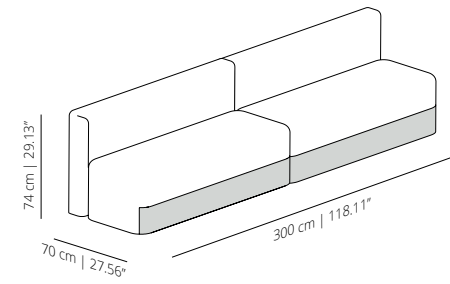

SUGGESTIONS

COMPOSITION 1