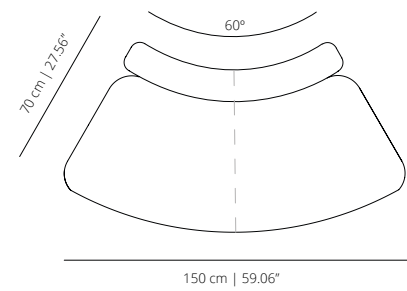

SESC
model C - open