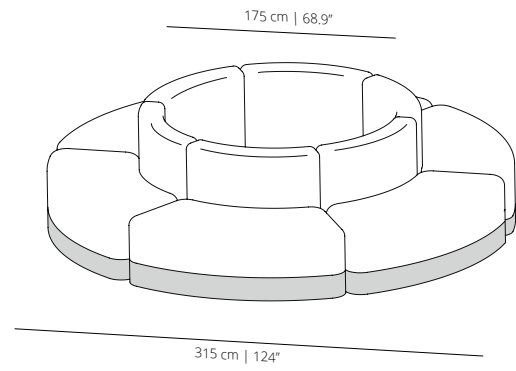

### ACCESSORIES

**SESAL30**  
cushion 60x30cm | 23.62"x 11.81"

### COMPOSITION 8

**SESAL50**  
cushion 50x50cm | 19.68"x 19.68"