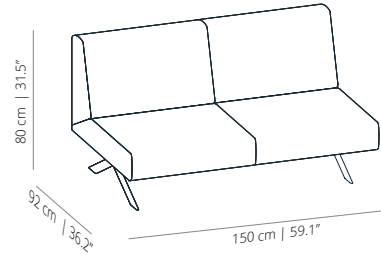

SISTEMA SOFA SUGGESTIONS

COMPOSITION 1