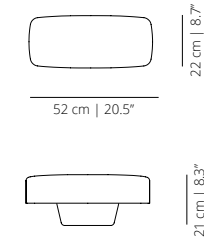

SISBRA
free arm