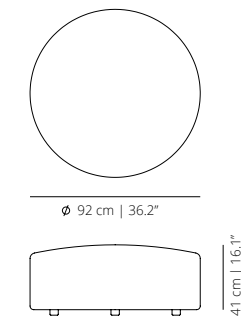

POUFS SMOOTH & SOFT UPHOLSTERY

SISPOR | SISPORS
round pouf