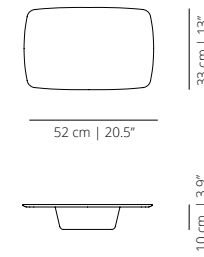

ACCESSORIES & ELECTRIFICATIONS

SISMARO | SISMATX
stained free table | lacquered free table