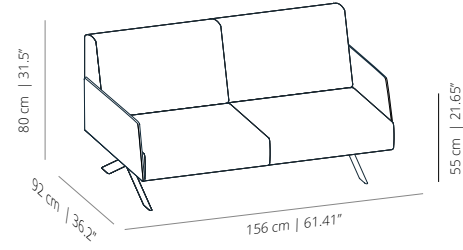

COMPOSITION 1.1