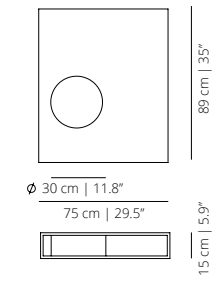

SISMPRO | SISMPCTX
stained wooden box table | lacquered wooden box table