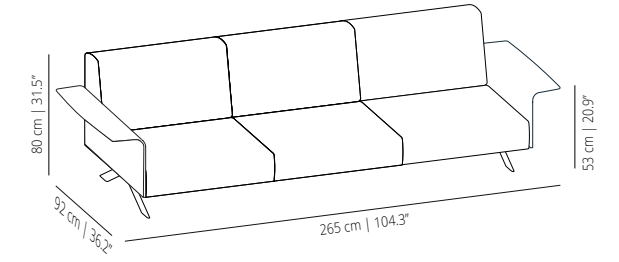

COMPOSITION 6