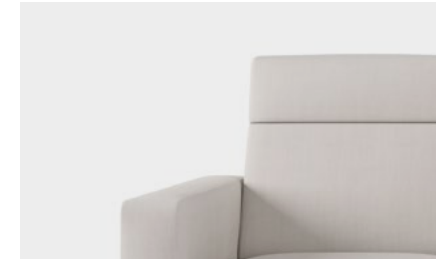

FINISHES

Backrest options

Frame of calibrated steel base powder coated in thermoreinforced polyester in shadow. Interior structure in steel, solid wood and plywood. Woven seat and back structure. Polyester fibre covering. Expanded polyurethane foam in different densities. Fabric or leather.