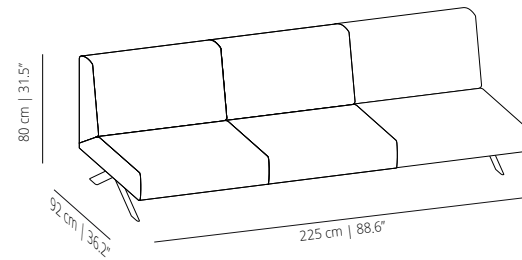

Cushion. Cushions made of 100% siliconized high performance microfiber with anti-dust mite treatment. Dimensions: 50x50 cm | 60x30 cm.

USB Hub. Built-in USB hub for charging electronic devices. Available in white or black for the free table and the wooden box table in the preset positions. Dimensions: Ø 30 mm.

CONTACT US

SISTEMA SOFA SUGGESTIONS

COMPOSITION 1

COMPOSITION 1.1

COMPOSITION 2

COMPOSITION 3

COMPOSITION 4

COMPOSITION 5