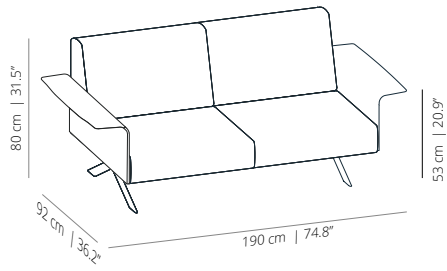

Cushion. Cushions made of 100% siliconized high performance microfiber with anti-dust mite treatment. Dimensions: 50x50 cm | 60x30 cm.

USB Hub. Built-in USB hub for charging electronic devices. Available in white or black for the free table and the wooden box table in the preset positions. Dimensions: Ø 30 mm.

CONTACT US

SISTEMA SOFA SUGGESTIONS

COMPOSITION 1

COMPOSITION 1.1

COMPOSITION 2

COMPOSITION 3

COMPOSITION 4

COMPOSITION 5