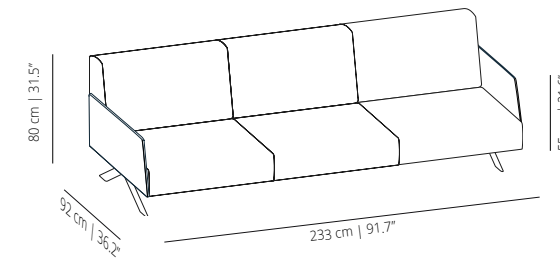

SISTEMA SOFA SUGGESTIONS

COMPOSITION 5.1