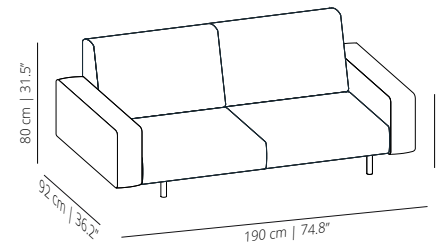

Cushion. Cushions made of 100% siliconized high performance microfiber with anti-dust mite treatment. Dimensions: 50x50 cm | 60x30 cm.

USB Hub. Built-in USB hub for charging electronic devices. Available in white or black for the free table and the wooden box table in the preset positions. Dimensions: Ø 30 mm.

CONTACT US

SISTEMA SOFA SUGGESTIONS

COMPOSITION 1

COMPOSITION 1.1

COMPOSITION 2

COMPOSITION 3

COMPOSITION 4

COMPOSITION 5