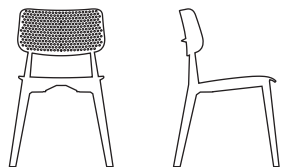

decontextualized and put together to form a peaceful inviting multi-functional design.

The star-like, triangular volumes on the rear and bottom parts emphasize the load-bearing function of these structures and form a pleasant aesthetic contrast with the soft and welcoming ergonomics of both seat and backrest.

The perforated version, ideal for outdoor applications, and the semi-padded version, with colour-matched or contrasting fabrics, applied onto the seat and backrest, complete the collection.

# Stellar

**Chair**  
**TO-1655**

Indoor and outdoor use  
Stackable x 4

Dimensions (cm)  
D53.5 W54.5 H82  
SH45

Weight (kgs)  
4.3

Material  
Polypropylene.

**Upholstered back pad**  
**TO-1715B**

Indoor use only  
Stackable

Dimensions (cm)  
D22.5 W43

Weight (kgs)  
0.25

Material  
Polypropylene, upholstery foam and fabric.

**Chair with holes**  
**TO-1755**

Indoor and outdoor use  
Stackable x 4

Dimensions (cm)  
D53.5 W53.5 H81  
SH45