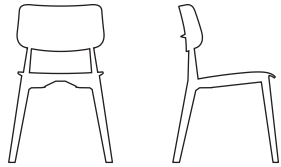

decontextualized and put together to form a peaceful inviting multi-functional design.

The star-like, triangular volumes on the rear and bottom parts emphasize the load-bearing function of these structures and form a pleasant aesthetic contrast with the soft and welcoming ergonomics of both seat and backrest.

The perforated version, ideal for outdoor applications, and the semi-padded version, with colour-matched or contrasting fabrics, applied onto the seat and backrest, complete the collection.

# Stellar

**Chair**  
**TO-1655**

Indoor and outdoor use  
Stackable x 4

Dimensions (cm)  
D53.5 W54.5 H82  
SH45

Weight (kgs)  
4.3

Material  
Polypropylene.

**Upholstered back pad**  
**TO-1715B**

Indoor use only  
Stackable

Dimensions (cm)  
D22.5 W43

Weight (kgs)  
0.25

Material  
Polypropylene, upholstery foam and fabric.

**Chair with holes**  
**TO-1755**

Indoor and outdoor use  
Stackable x 4

Dimensions (cm)  
D53.5 W53.5 H81  
SH45