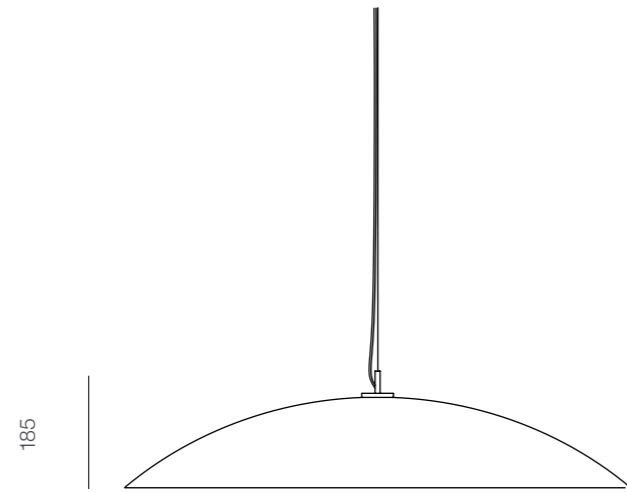

DIMENSIONS

PENDANT

ALL DIMENSIONS IN MILLIMETERS

SAYA 400

SAYA 800