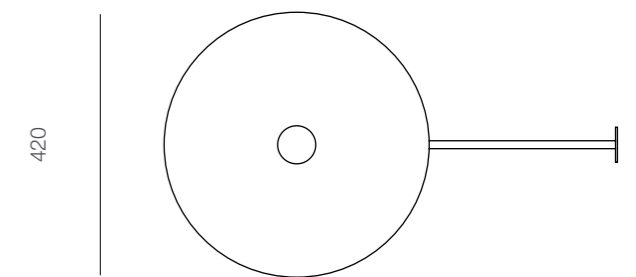

SAYA NORTH

SAYA SOUTH