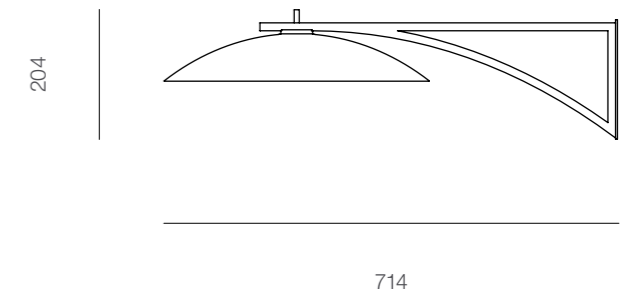

SAYA NORTH

SAYA SOUTH