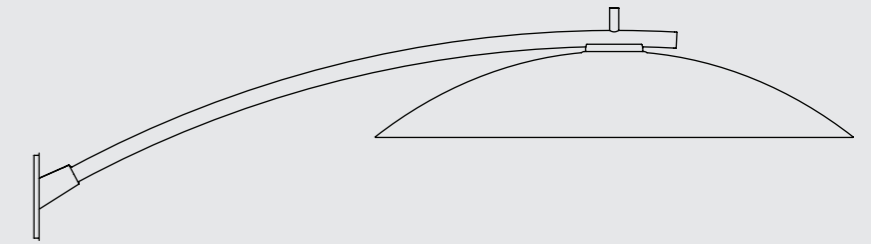

SAYA

RP-E-1810

Saya: pared back luxury, indoor and outdoor.

Saya studies the similarities and differences between classic and contemporary design languages, refreshing archetypal domed lighting forms with uncompromisingly refined detailing. Two precisely sized pendant offerings and two subtly different wall forms unite a low profile silhouette with luxurious tumbled brass hardware and integrated LED technology.

Saya brings refined beauty and minimalism to hospitality venues, residential and commercial settings alike.

All Saya models are weather sealed, bringing elegant lighting to both interior and exterior dining and entertaining spaces.