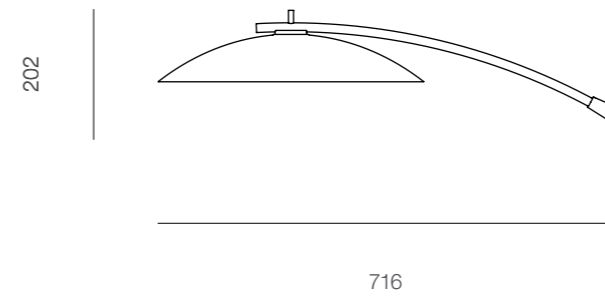

SAYA NORTH

SAYA SOUTH