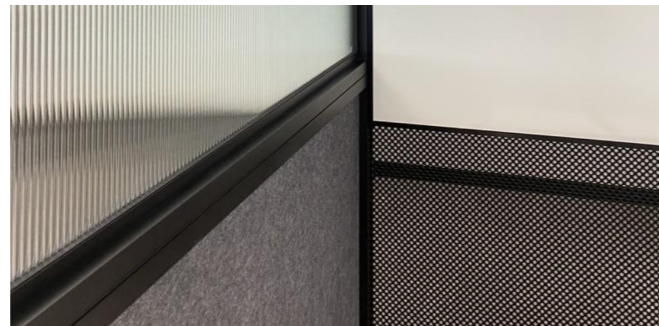

Through its structural look, Gelato creates visual clarity and a welcoming definition to open plan offices.

Interchangeable in its design, the Gelato aluminium extrusion creates a framework of posts and beams. From there infill panels drop in to customise the aesthetic look of the system.

aluminium
framework

curtain track

drop-in wall
panels

screen
mounts

CELATTO

CELATTO 11

It's all in the details

Gelato features

- Drop-in wall panels
Double sided drop in panels to provide air gap or centrally fitted. Acoustic PET, perforated mesh, timber melamine or veneer, fabric covered, glass or whiteboard.
- Ceiling panelling
Vertical PET panels interlocks with ceiling framework.
- Curtain
With the addition of a curtain track, this adds privacy, acoustics and warmth to a space.
- Capsule tables
Frame-mounted table tops which can be mounted at different heights to create different perch locations within the system.
- Capsule seating (seating size varies)
- Planter
Add some indoor plants to the space to add colour and help purify the air
- Integrated whiteboard
Making collaboration easy.

Dimensions:

- Customised to client requirements.

Technical details:

- The wall panels are double sided with a hollow centre, allowing for power, data and AV services to be easily reticulated throughout.
- LCD screens and digital whiteboards can also be mounted to Gelato providing the necessary digital tools required for modern day collaboration, with a seamless look thanks to the hidden cabling.
- 240V power, USB 2.0 and USB C are all supported in easy to access outlets fitted directly into the frame or surface mounted into the drop-in panels. Cat 6 Data cabling is also supported.