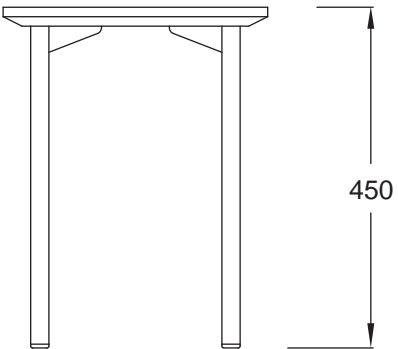

BRYDIE COFFEE TABLE

BR_CTB.60X35-35H

BRYDIE COFFEE TABLE

BR_CTB.90X35-35H

BRYDIE COFFEE TABLE

BR_CTB.120X35-35H

BRYDIE COFFEE TABLE

BR_CTB.90X45-35H

BRYDIE COFFEE TABLE

BR_CTB.120X60-35H

BRYDIE COFFEE TABLE

BR_CTB.150X75-35H

BRYDIE COFFEE TABLE

BR_CTB.60X35-45H

BRYDIE COFFEE TABLE

BR_CTB.90X35-45H

BRYDIE COFFEE TABLE

BR_CTB.120X35-45H

BRYDIE COFFEE TABLE

BR_CTB.90X45-45H

BRYDIE COFFEE TABLE

BR_CTB.120X60-45H

BRYDIE COFFEE TABLE

BR_CTB.150X75-45H

BRYDIE COFFEE TABLE

BR_CTB.60X35-55H

BRYDIE COFFEE TABLE

BR_CTB.90X35-55H

BRYDIE COFFEE TABLE

BR_CTB.120X35-55H

BRYDIE COFFEE TABLE

BR_CTB.90X45-55H