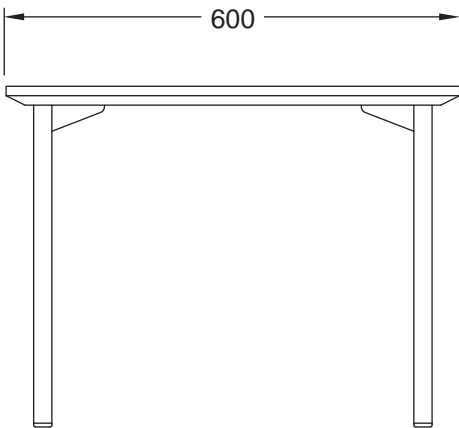

BRYDIE COFFEE TABLE

BR_CTB.60X35-35H

BRYDIE COFFEE TABLE

BR_CTB.90X35-35H

BRYDIE COFFEE TABLE

BR_CTB.120X35-35H

BRYDIE COFFEE TABLE

BR_CTB.90X45-35H

BRYDIE COFFEE TABLE

BR_CTB.120X60-35H

BRYDIE COFFEE TABLE

BR_CTB.150X75-35H

BRYDIE COFFEE TABLE

BR_CTB.60X35-45H

BRYDIE COFFEE TABLE

BR_CTB.90X35-45H

BRYDIE COFFEE TABLE

BR_CTB.120X35-45H

BRYDIE COFFEE TABLE

BR_CTB.90X45-45H

BRYDIE COFFEE TABLE

BR_CTB.120X60-45H

BRYDIE COFFEE TABLE

BR_CTB.150X75-45H

BRYDIE COFFEE TABLE

BR_CTB.60X35-55H

BRYDIE COFFEE TABLE

BR_CTB.90X35-55H

BRYDIE COFFEE TABLE

BR_CTB.120X35-55H

BRYDIE COFFEE TABLE

BR_CTB.90X45-55H