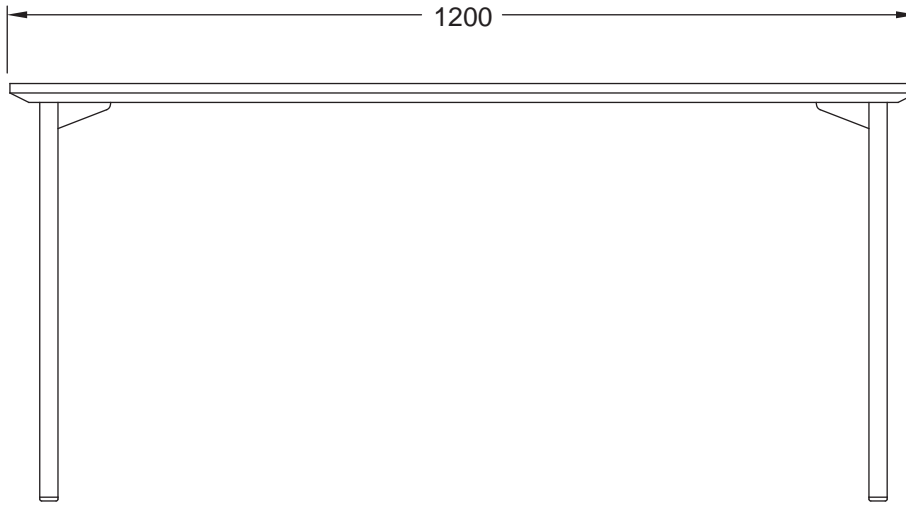

BRYDIE COFFEE TABLE

BR_CTB.120X60-55H