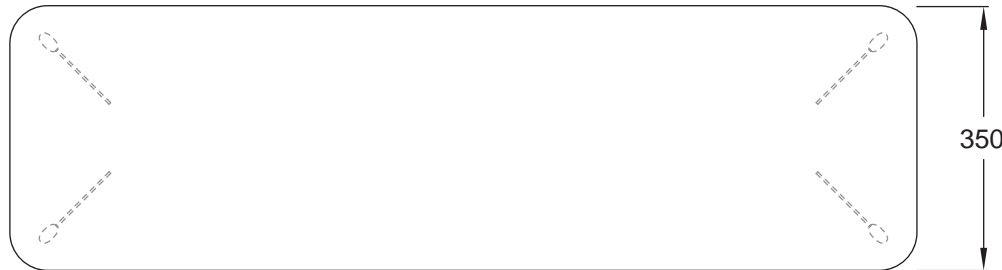

BRYDIE COFFEE TABLE

BR_CTB.60X35-35H

BRYDIE COFFEE TABLE

BR_CTB.90X35-35H

BRYDIE COFFEE TABLE

BR_CTB.120X35-35H

BRYDIE COFFEE TABLE

BR_CTB.90X45-35H

BRYDIE COFFEE TABLE

BR_CTB.120X60-35H

BRYDIE COFFEE TABLE

BR_CTB.150X75-35H

BRYDIE COFFEE TABLE

BR_CTB.60X35-45H

BRYDIE COFFEE TABLE

BR_CTB.90X35-45H

BRYDIE COFFEE TABLE

BR_CTB.120X35-45H

BRYDIE COFFEE TABLE

BR_CTB.90X45-45H

BRYDIE COFFEE TABLE

BR_CTB.120X60-45H

BRYDIE COFFEE TABLE

BR_CTB.150X75-45H