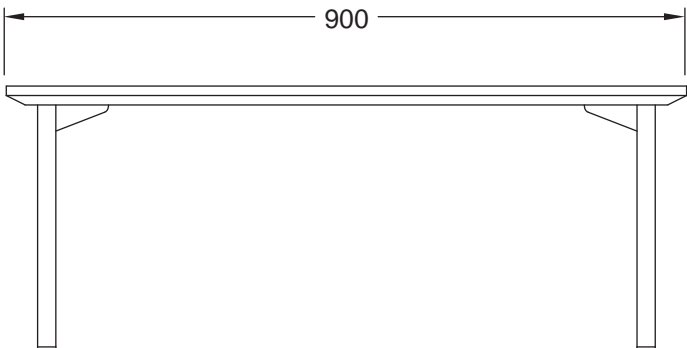

BRYDIE COFFEE TABLE

BR_CTB.60X35-35H

BRYDIE COFFEE TABLE

BR_CTB.90X35-35H

BRYDIE COFFEE TABLE

BR_CTB.120X35-35H

BRYDIE COFFEE TABLE

BR_CTB.90X45-35H

BRYDIE COFFEE TABLE

BR_CTB.120X60-35H

BRYDIE COFFEE TABLE

BR_CTB.150X75-35H

BRYDIE COFFEE TABLE

BR_CTB.60X35-45H

BRYDIE COFFEE TABLE

BR_CTB.90X35-45H

BRYDIE COFFEE TABLE

BR_CTB.120X35-45H

BRYDIE COFFEE TABLE

BR_CTB.90X45-45H

BRYDIE COFFEE TABLE

BR_CTB.120X60-45H

BRYDIE COFFEE TABLE

BR_CTB.150X75-45H