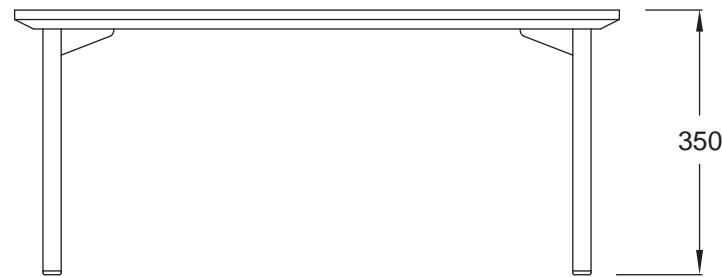

BRYDIE COFFEE TABLE

BR_CTB.120D-55H

1200

550

BRYDIE COFFEE TABLE

BR_CTB.40X40-35H

BRYDIE COFFEE TABLE

BR_CTB.60X60-35H

BRYDIE COFFEE TABLE

BR_CTB.80X80-35H

BRYDIE COFFEE TABLE

BR_CTB.120X120-35H

BRYDIE COFFEE TABLE

BR_CTB.40X40-45H

BRYDIE COFFEE TABLE

BR_CTB.60X60-45H