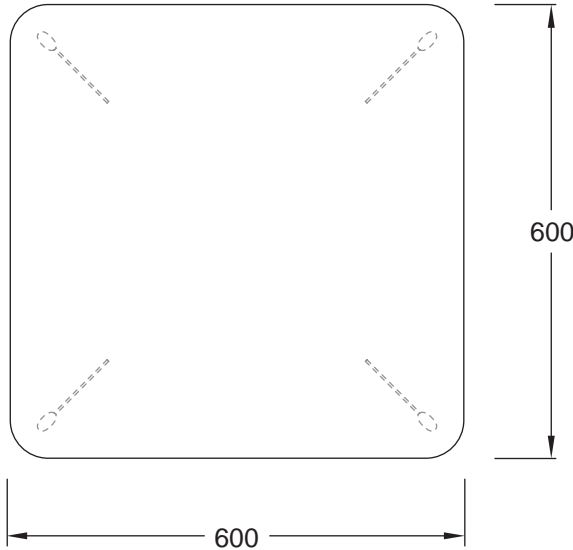

BRYDIE COFFEE TABLE

BR_CTB.80X80-35H

BRYDIE COFFEE TABLE

BR_CTB.120X120-35H

BRYDIE COFFEE TABLE

BR_CTB.40X40-45H

BRYDIE COFFEE TABLE

BR_CTB.60X60-45H

BRYDIE COFFEE TABLE

BR_CTB.80X80-45H

BRYDIE COFFEE TABLE

BR_CTB.120X120-45H

BRYDIE COFFEE TABLE

BR_CTB.40X40-55H

BRYDIE COFFEE TABLE

BR_CTB.60X60-55H