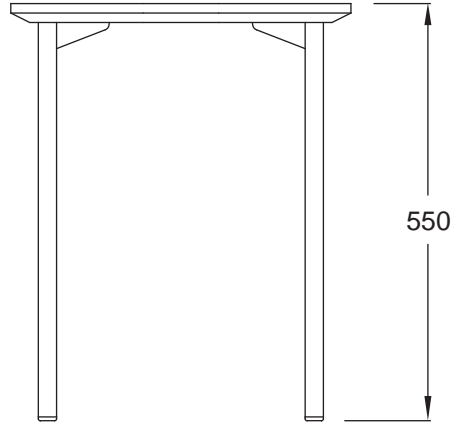

BRYDIE COFFEE TABLE

BR_CTB.120X60-35H

BRYDIE COFFEE TABLE

BR_CTB.150X75-35H

BRYDIE COFFEE TABLE

BR_CTB.60X35-45H

BRYDIE COFFEE TABLE

BR_CTB.90X35-45H

BRYDIE COFFEE TABLE

BR_CTB.120X35-45H

BRYDIE COFFEE TABLE

BR_CTB.90X45-45H

BRYDIE COFFEE TABLE

BR_CTB.120X60-45H

BRYDIE COFFEE TABLE

BR_CTB.150X75-45H

BRYDIE COFFEE TABLE

BR_CTB.60X35-55H

BRYDIE COFFEE TABLE

BR_CTB.90X35-55H

BRYDIE COFFEE TABLE

BR_CTB.120X35-55H

BRYDIE COFFEE TABLE

BR_CTB.90X45-55H

BRYDIE COFFEE TABLE

BR_CTB.120X60-55H

BRYDIE COFFEE TABLE

BR_CTB.45D-35H

BRYDIE COFFEE TABLE

BR_CTB.60D-35H

BRYDIE COFFEE TABLE

BR_CTB.80D-35H