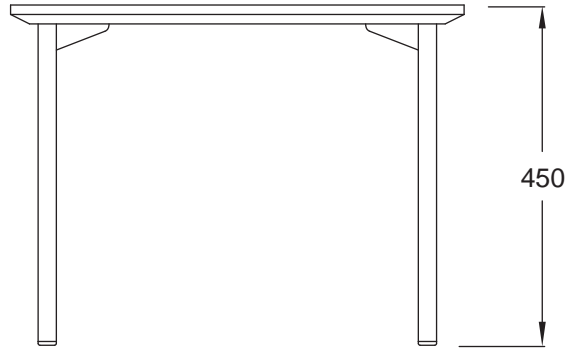

BRYDIE COFFEE TABLE

BR_CTB.80X80-35H

BRYDIE COFFEE TABLE

BR_CTB.120X120-35H

BRYDIE COFFEE TABLE

BR_CTB.40X40-45H

BRYDIE COFFEE TABLE

BR_CTB.60X60-45H