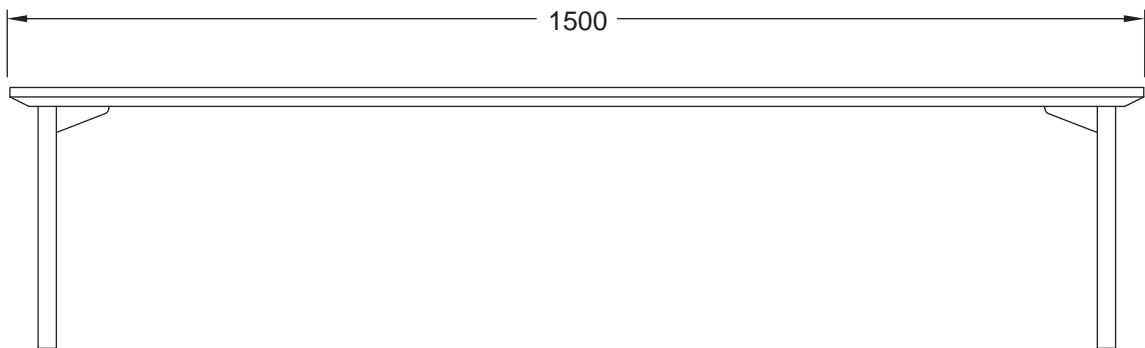

BRYDIE COFFEE TABLE

BR_CTB.60X35-35H

BRYDIE COFFEE TABLE

BR_CTB.90X35-35H

BRYDIE COFFEE TABLE

BR_CTB.120X35-35H

BRYDIE COFFEE TABLE

BR_CTB.90X45-35H

BRYDIE COFFEE TABLE

BR_CTB.120X60-35H

BRYDIE COFFEE TABLE

BR_CTB.150X75-35H

BRYDIE COFFEE TABLE

BR_CTB.60X35-45H

BRYDIE COFFEE TABLE

BR_CTB.90X35-45H

BRYDIE COFFEE TABLE

BR_CTB.120X35-45H

BRYDIE COFFEE TABLE

BR_CTB.90X45-45H

BRYDIE COFFEE TABLE

BR_CTB.120X60-45H

BRYDIE COFFEE TABLE

BR_CTB.150X75-45H