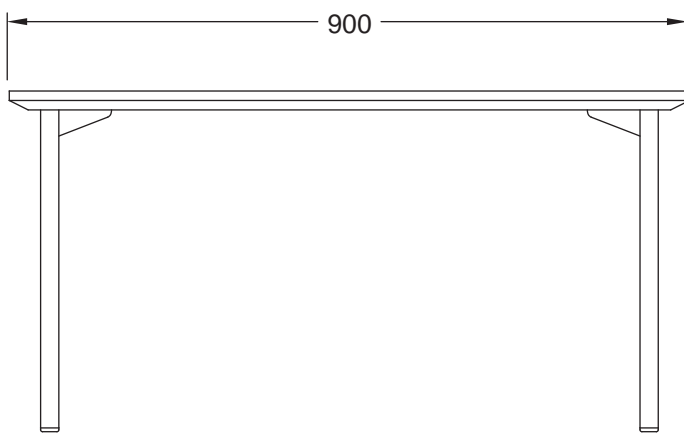

BRYDIE COFFEE TABLE

BR_CTB.60X35-35H

BRYDIE COFFEE TABLE

BR_CTB.90X35-35H

BRYDIE COFFEE TABLE

BR_CTB.120X35-35H

BRYDIE COFFEE TABLE

BR_CTB.90X45-35H

BRYDIE COFFEE TABLE

BR_CTB.120X60-35H

BRYDIE COFFEE TABLE

BR_CTB.150X75-35H

BRYDIE COFFEE TABLE

BR_CTB.60X35-45H

BRYDIE COFFEE TABLE

BR_CTB.90X35-45H

BRYDIE COFFEE TABLE

BR_CTB.120X35-45H

BRYDIE COFFEE TABLE

BR_CTB.90X45-45H

BRYDIE COFFEE TABLE

BR_CTB.120X60-45H

BRYDIE COFFEE TABLE

BR_CTB.150X75-45H

BRYDIE COFFEE TABLE

BR_CTB.60X35-55H

BRYDIE COFFEE TABLE

BR_CTB.90X35-55H

BRYDIE COFFEE TABLE

BR_CTB.120X35-55H

BRYDIE COFFEE TABLE

BR_CTB.90X45-55H