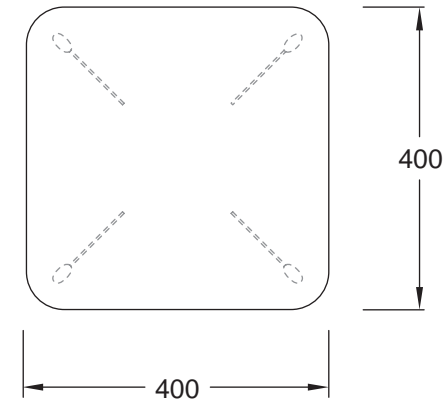

BRYDIE COFFEE TABLE

BR_CTB.120D-55H

1200

550

BRYDIE COFFEE TABLE

BR_CTB.40X40-35H

BRYDIE COFFEE TABLE

BR_CTB.60X60-35H

BRYDIE COFFEE TABLE

BR_CTB.80X80-35H

BRYDIE COFFEE TABLE

BR_CTB.120X120-35H

BRYDIE COFFEE TABLE

BR_CTB.40X40-45H

BRYDIE COFFEE TABLE

BR_CTB.60X60-45H