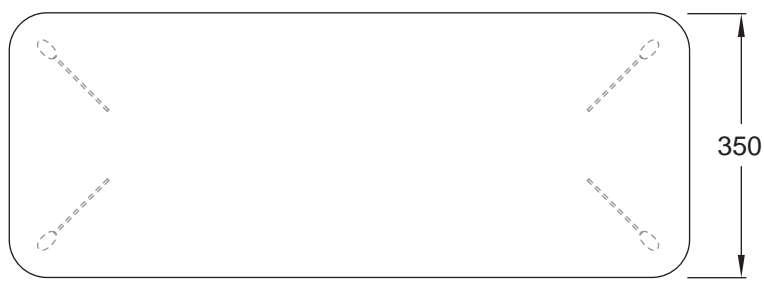

BRYDIE COFFEE TABLE

BR_CTB.60X35-35H

BRYDIE COFFEE TABLE

BR_CTB.90X35-35H

BRYDIE COFFEE TABLE

BR_CTB.120X35-35H

BRYDIE COFFEE TABLE

BR_CTB.90X45-35H

BRYDIE COFFEE TABLE

BR_CTB.120X60-35H

BRYDIE COFFEE TABLE

BR_CTB.150X75-35H

BRYDIE COFFEE TABLE

BR_CTB.60X35-45H

BRYDIE COFFEE TABLE

BR_CTB.90X35-45H

BRYDIE COFFEE TABLE

BR_CTB.120X35-45H

BRYDIE COFFEE TABLE

BR_CTB.90X45-45H

BRYDIE COFFEE TABLE

BR_CTB.120X60-45H

BRYDIE COFFEE TABLE

BR_CTB.150X75-45H

BRYDIE COFFEE TABLE

BR_CTB.60X35-55H

BRYDIE COFFEE TABLE

BR_CTB.90X35-55H

BRYDIE COFFEE TABLE

BR_CTB.120X35-55H

BRYDIE COFFEE TABLE

BR_CTB.90X45-55H