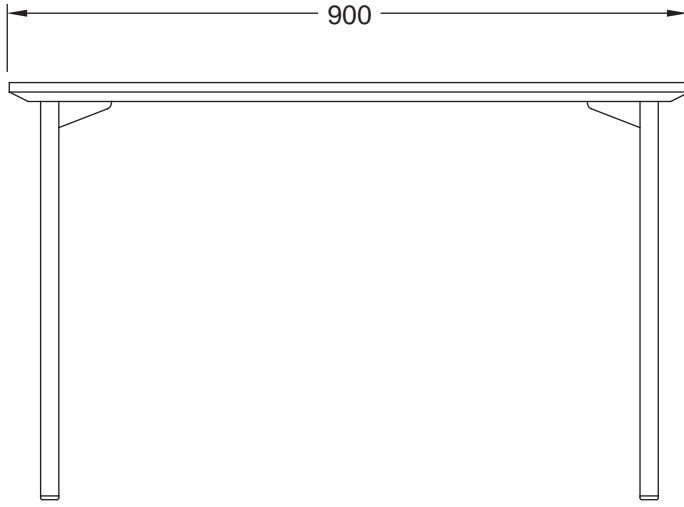

BRYDIE COFFEE TABLE

BR_CTB.60X35-35H

BRYDIE COFFEE TABLE

BR_CTB.90X35-35H

BRYDIE COFFEE TABLE

BR_CTB.120X35-35H

BRYDIE COFFEE TABLE

BR_CTB.90X45-35H

BRYDIE COFFEE TABLE

BR_CTB.120X35-45H

BRYDIE COFFEE TABLE

BR_CTB.90X45-45H

BRYDIE COFFEE TABLE

BR_CTB.120X60-45H

BRYDIE COFFEE TABLE

BR_CTB.150X75-45H

BRYDIE COFFEE TABLE

BR_CTB.60X35-55H

BRYDIE COFFEE TABLE

BR_CTB.90X35-55H

BRYDIE COFFEE TABLE

BR_CTB.120X35-55H

BRYDIE COFFEE TABLE

BR_CTB.90X45-55H

BRYDIE COFFEE TABLE

BR_CTB.120X60-55H

BRYDIE COFFEE TABLE

BR_CTB.45D-35H

BRYDIE COFFEE TABLE

BR_CTB.60D-35H

BRYDIE COFFEE TABLE

BR_CTB.80D-35H