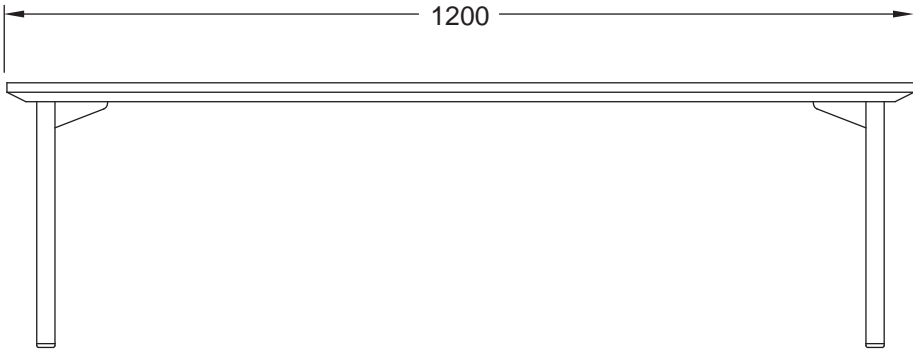

BRYDIE COFFEE TABLE

BR_CTB.60X35-35H

BRYDIE COFFEE TABLE

BR_CTB.90X35-35H

BRYDIE COFFEE TABLE

BR_CTB.120X35-35H

BRYDIE COFFEE TABLE

BR_CTB.90X45-35H

BRYDIE COFFEE TABLE

BR_CTB.120X60-35H

BRYDIE COFFEE TABLE

BR_CTB.150X75-35H

BRYDIE COFFEE TABLE

BR_CTB.60X35-45H

BRYDIE COFFEE TABLE

BR_CTB.90X35-45H

BRYDIE COFFEE TABLE

BR_CTB.120X35-45H

BRYDIE COFFEE TABLE

BR_CTB.90X45-45H

BRYDIE COFFEE TABLE

BR_CTB.120X60-45H

BRYDIE COFFEE TABLE

BR_CTB.150X75-45H