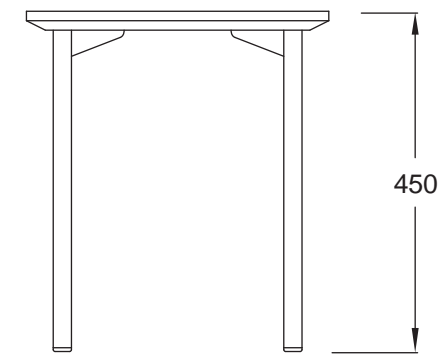

BRYDIE COFFEE TABLE

BR_CTB.80X80-35H

BRYDIE COFFEE TABLE

BR_CTB.120X120-35H

BRYDIE COFFEE TABLE

BR_CTB.40X40-45H

BRYDIE COFFEE TABLE

BR_CTB.60X60-45H

BRYDIE COFFEE TABLE

BR_CTB.80X80-45H

BRYDIE COFFEE TABLE

BR_CTB.120X120-45H

BRYDIE COFFEE TABLE

BR_CTB.40X40-55H

BRYDIE COFFEE TABLE

BR_CTB.60X60-55H