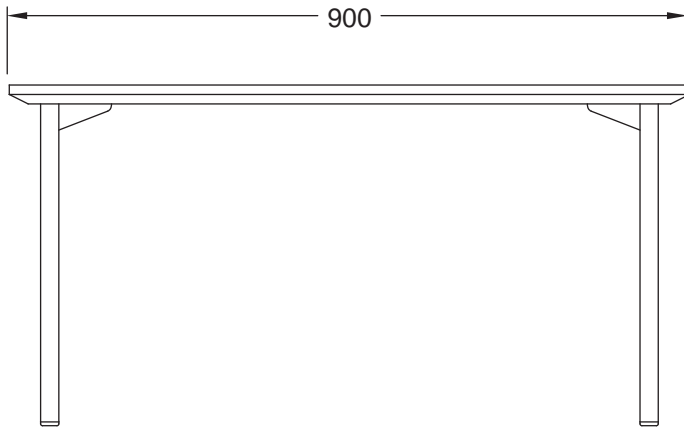

BRYDIE COFFEE TABLE

BR_CTB.60X35-35H

BRYDIE COFFEE TABLE

BR_CTB.90X35-35H

BRYDIE COFFEE TABLE

BR_CTB.120X35-35H

BRYDIE COFFEE TABLE

BR_CTB.90X45-35H

BRYDIE COFFEE TABLE

BR_CTB.120X60-35H

BRYDIE COFFEE TABLE

BR_CTB.150X75-35H

BRYDIE COFFEE TABLE

BR_CTB.60X35-45H

BRYDIE COFFEE TABLE

BR_CTB.90X35-45H

BRYDIE COFFEE TABLE

BR_CTB.120X35-45H

BRYDIE COFFEE TABLE

BR_CTB.90X45-45H

BRYDIE COFFEE TABLE

BR_CTB.120X60-45H

BRYDIE COFFEE TABLE

BR_CTB.150X75-45H

BRYDIE COFFEE TABLE

BR_CTB.60X35-55H

BRYDIE COFFEE TABLE

BR_CTB.90X35-55H

BRYDIE COFFEE TABLE

BR_CTB.120X35-55H

BRYDIE COFFEE TABLE

BR_CTB.90X45-55H