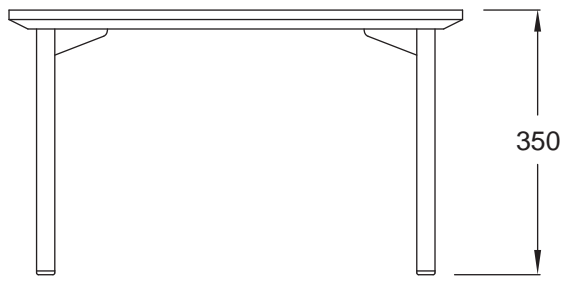

BRYDIE COFFEE TABLE

BR_CTB.120D-55H

1200

550

BRYDIE COFFEE TABLE

BR_CTB.40X40-35H

BRYDIE COFFEE TABLE

BR_CTB.60X60-35H

BRYDIE COFFEE TABLE

BR_CTB.80X80-35H

BRYDIE COFFEE TABLE

BR_CTB.120X120-35H

BRYDIE COFFEE TABLE

BR_CTB.40X40-45H

BRYDIE COFFEE TABLE

BR_CTB.60X60-45H