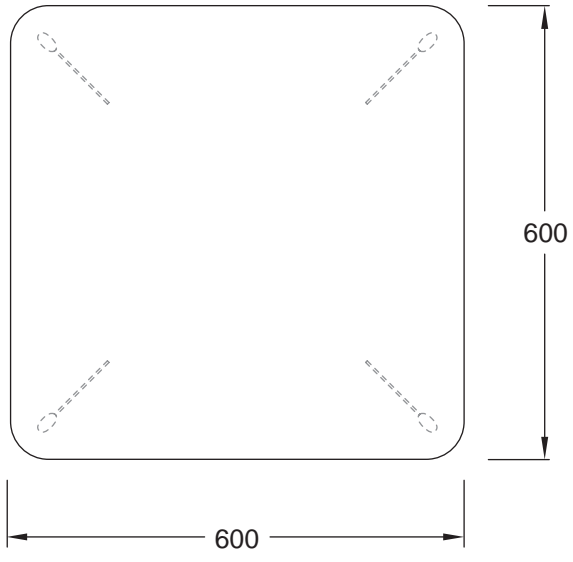

BRYDIE COFFEE TABLE

BR_CTB.120D-55H

1200

550

BRYDIE COFFEE TABLE

BR_CTB.40X40-35H

BRYDIE COFFEE TABLE

BR_CTB.60X60-35H

BRYDIE COFFEE TABLE

BR_CTB.80X80-35H

BRYDIE COFFEE TABLE

BR_CTB.120X120-35H

BRYDIE COFFEE TABLE

BR_CTB.40X40-45H

BRYDIE COFFEE TABLE

BR_CTB.60X60-45H

BRYDIE COFFEE TABLE

BR_CTB.80X80-45H

BRYDIE COFFEE TABLE

BR_CTB.120X120-45H

BRYDIE COFFEE TABLE

BR_CTB.40X40-55H

BRYDIE COFFEE TABLE

BR_CTB.60X60-55H