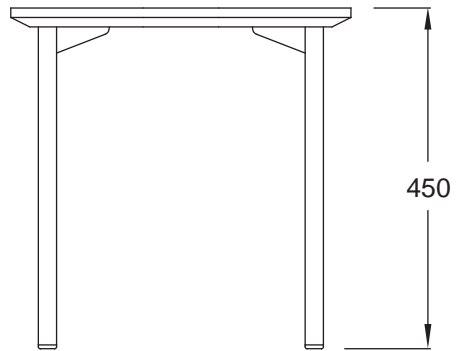

BRYDIE COFFEE TABLE

BR_CTB.60X35-35H

BRYDIE COFFEE TABLE

BR_CTB.90X35-35H

BRYDIE COFFEE TABLE

BR_CTB.120X35-35H

BRYDIE COFFEE TABLE

BR_CTB.90X45-35H

BRYDIE COFFEE TABLE

BR_CTB.120X60-35H

BRYDIE COFFEE TABLE

BR_CTB.150X75-35H

BRYDIE COFFEE TABLE

BR_CTB.60X35-45H

BRYDIE COFFEE TABLE

BR_CTB.90X35-45H

BRYDIE COFFEE TABLE

BR_CTB.120X35-45H

BRYDIE COFFEE TABLE

BR_CTB.90X45-45H

BRYDIE COFFEE TABLE

BR_CTB.120X60-45H

BRYDIE COFFEE TABLE

BR_CTB.150X75-45H

BRYDIE COFFEE TABLE

BR_CTB.60X35-55H

BRYDIE COFFEE TABLE

BR_CTB.90X35-55H

BRYDIE COFFEE TABLE

BR_CTB.120X35-55H

BRYDIE COFFEE TABLE

BR_CTB.90X45-55H