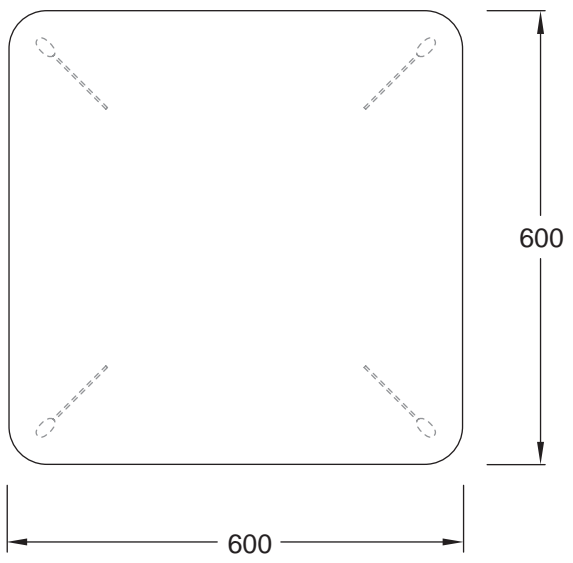

BRYDIE COFFEE TABLE

BR_CTB.120D-55H

1200

550

BRYDIE COFFEE TABLE

BR_CTB.40X40-35H

BRYDIE COFFEE TABLE

BR_CTB.60X60-35H

BRYDIE COFFEE TABLE

BR_CTB.80X80-35H

BRYDIE COFFEE TABLE

BR_CTB.120X120-35H

BRYDIE COFFEE TABLE

BR_CTB.40X40-45H

BRYDIE COFFEE TABLE

BR_CTB.60X60-45H