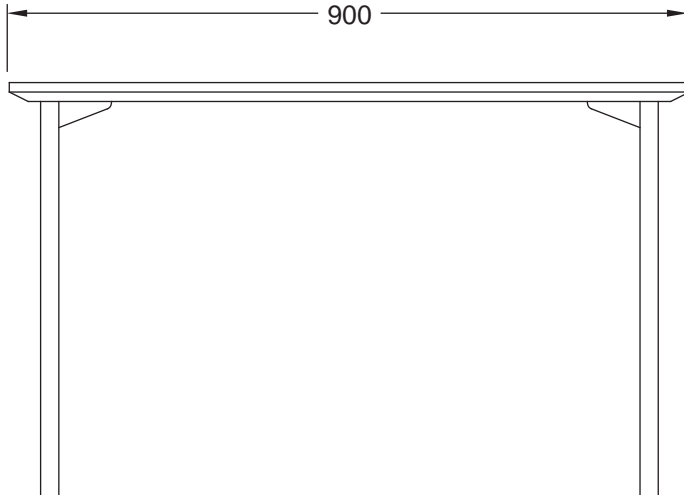

BRYDIE COFFEE TABLE

BR_CTB.120X60-35H

BRYDIE COFFEE TABLE

BR_CTB.150X75-35H

BRYDIE COFFEE TABLE

BR_CTB.60X35-45H

BRYDIE COFFEE TABLE

BR_CTB.90X35-45H

BRYDIE COFFEE TABLE

BR_CTB.120X35-45H

BRYDIE COFFEE TABLE

BR_CTB.90X45-45H

BRYDIE COFFEE TABLE

BR_CTB.120X60-45H

BRYDIE COFFEE TABLE

BR_CTB.150X75-45H

BRYDIE COFFEE TABLE

BR_CTB.60X35-55H

BRYDIE COFFEE TABLE

BR_CTB.90X35-55H

BRYDIE COFFEE TABLE

BR_CTB.120X35-55H

BRYDIE COFFEE TABLE

BR_CTB.90X45-55H