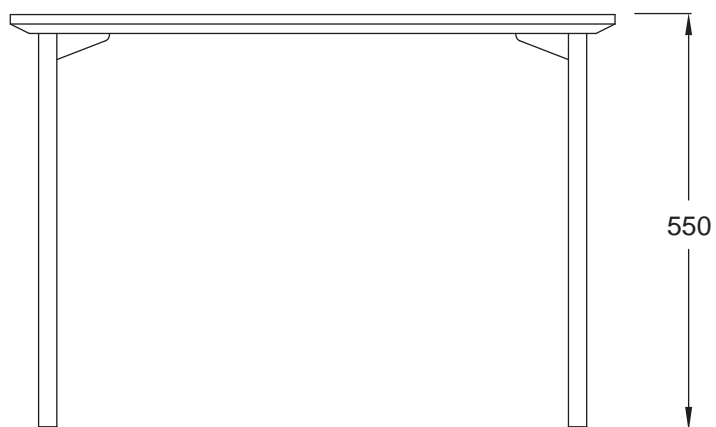

BRYDIE COFFEE TABLE

BR_CTB.80X80-55H