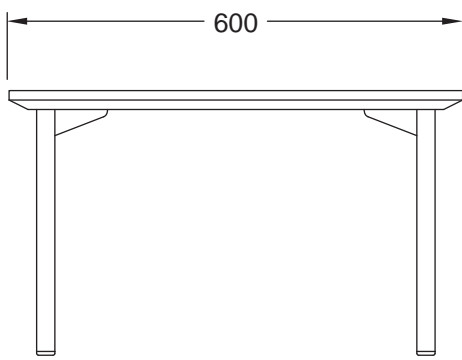

BRYDIE COFFEE TABLE

BR_CTB.60X35-35H

BRYDIE COFFEE TABLE

BR_CTB.90X35-35H

BRYDIE COFFEE TABLE

BR_CTB.120X35-35H

BRYDIE COFFEE TABLE

BR_CTB.90X45-35H

BRYDIE COFFEE TABLE

BR_CTB.120X60-35H

BRYDIE COFFEE TABLE

BR_CTB.150X75-35H

BRYDIE COFFEE TABLE

BR_CTB.60X35-45H

BRYDIE COFFEE TABLE

BR_CTB.90X35-45H

BRYDIE COFFEE TABLE

BR_CTB.120X35-45H

BRYDIE COFFEE TABLE

BR_CTB.90X45-45H

BRYDIE COFFEE TABLE

BR_CTB.120X60-45H

BRYDIE COFFEE TABLE

BR_CTB.150X75-45H

BRYDIE COFFEE TABLE

BR_CTB.60X35-55H

BRYDIE COFFEE TABLE

BR_CTB.90X35-55H

BRYDIE COFFEE TABLE

BR_CTB.120X35-55H

BRYDIE COFFEE TABLE

BR_CTB.90X45-55H