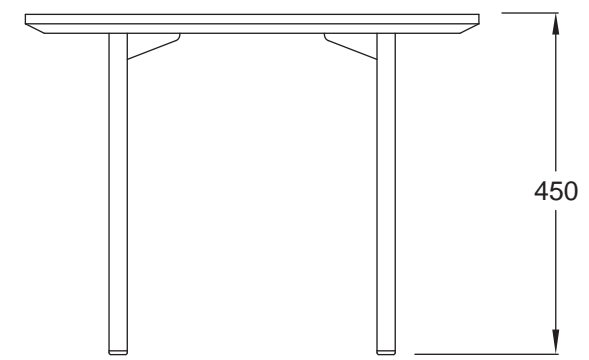

BRYDIE COFFEE TABLE

BR_CTB.120X60-55H

BRYDIE COFFEE TABLE

BR_CTB.45D-35H

BRYDIE COFFEE TABLE

BR_CTB.60D-35H

BRYDIE COFFEE TABLE

BR_CTB.80D-35H

BRYDIE COFFEE TABLE

BR_CTB.120D-35H

BRYDIE COFFEE TABLE

BR_CTB.45D-45H

BRYDIE COFFEE TABLE

BR_CTB.60D-45H

BRYDIE COFFEE TABLE

BR_CTB.80D-45H