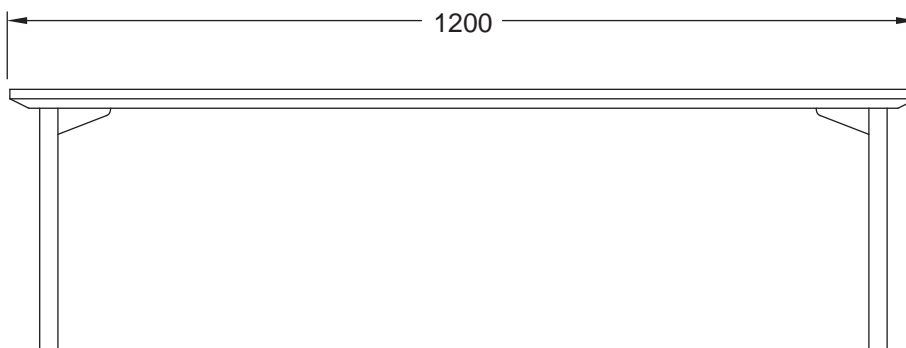

BRYDIE COFFEE TABLE

BR_CTB.60X35-35H

BRYDIE COFFEE TABLE

BR_CTB.90X35-35H

BRYDIE COFFEE TABLE

BR_CTB.120X35-35H

BRYDIE COFFEE TABLE

BR_CTB.90X45-35H

BRYDIE COFFEE TABLE

BR_CTB.120X60-35H

BRYDIE COFFEE TABLE

BR_CTB.150X75-35H

BRYDIE COFFEE TABLE

BR_CTB.60X35-45H

BRYDIE COFFEE TABLE

BR_CTB.90X35-45H

BRYDIE COFFEE TABLE

BR_CTB.120X35-45H

BRYDIE COFFEE TABLE

BR_CTB.90X45-45H

BRYDIE COFFEE TABLE

BR_CTB.120X60-45H

BRYDIE COFFEE TABLE

BR_CTB.150X75-45H