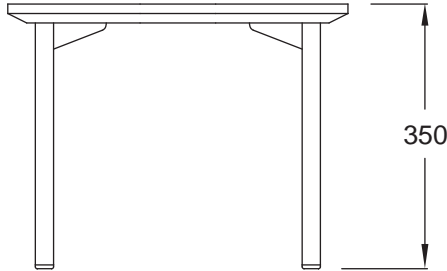

BRYDIE COFFEE TABLE

BR_CTB.60X35-35H

BRYDIE COFFEE TABLE

BR_CTB.90X35-35H

BRYDIE COFFEE TABLE

BR_CTB.120X35-35H

BRYDIE COFFEE TABLE

BR_CTB.90X45-35H

BRYDIE COFFEE TABLE

BR_CTB.120X60-35H

BRYDIE COFFEE TABLE

BR_CTB.150X75-35H

BRYDIE COFFEE TABLE

BR_CTB.60X35-45H

BRYDIE COFFEE TABLE

BR_CTB.90X35-45H

BRYDIE COFFEE TABLE

BR_CTB.120X35-45H

BRYDIE COFFEE TABLE

BR_CTB.90X45-45H

BRYDIE COFFEE TABLE

BR_CTB.120X60-45H

BRYDIE COFFEE TABLE

BR_CTB.150X75-45H

BRYDIE COFFEE TABLE

BR_CTB.60X35-55H

BRYDIE COFFEE TABLE

BR_CTB.90X35-55H

BRYDIE COFFEE TABLE

BR_CTB.120X35-55H

BRYDIE COFFEE TABLE

BR_CTB.90X45-55H