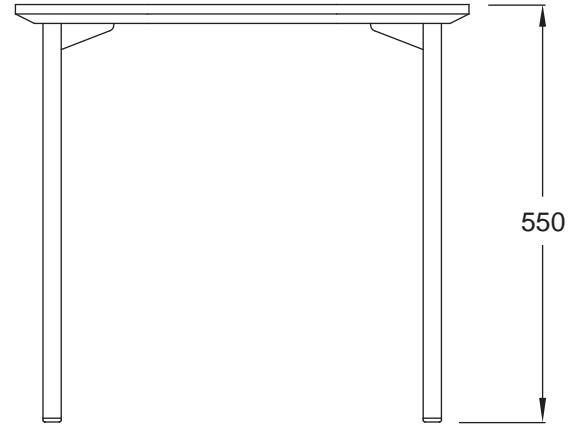

BRYDIE COFFEE TABLE

BR_CTB.120X60-35H

BRYDIE COFFEE TABLE

BR_CTB.150X75-35H

BRYDIE COFFEE TABLE

BR_CTB.60X35-45H

BRYDIE COFFEE TABLE

BR_CTB.90X35-45H

BRYDIE COFFEE TABLE

BR_CTB.120X35-45H

BRYDIE COFFEE TABLE

BR_CTB.90X45-45H

BRYDIE COFFEE TABLE

BR_CTB.120X60-45H

BRYDIE COFFEE TABLE

BR_CTB.150X75-45H

BRYDIE COFFEE TABLE

BR_CTB.60X35-55H

BRYDIE COFFEE TABLE

BR_CTB.90X35-55H

BRYDIE COFFEE TABLE

BR_CTB.120X35-55H

BRYDIE COFFEE TABLE

BR_CTB.90X45-55H

BRYDIE COFFEE TABLE

BR_CTB.120X60-55H

BRYDIE COFFEE TABLE

BR_CTB.45D-35H

BRYDIE COFFEE TABLE

BR_CTB.60D-35H

BRYDIE COFFEE TABLE

BR_CTB.80D-35H