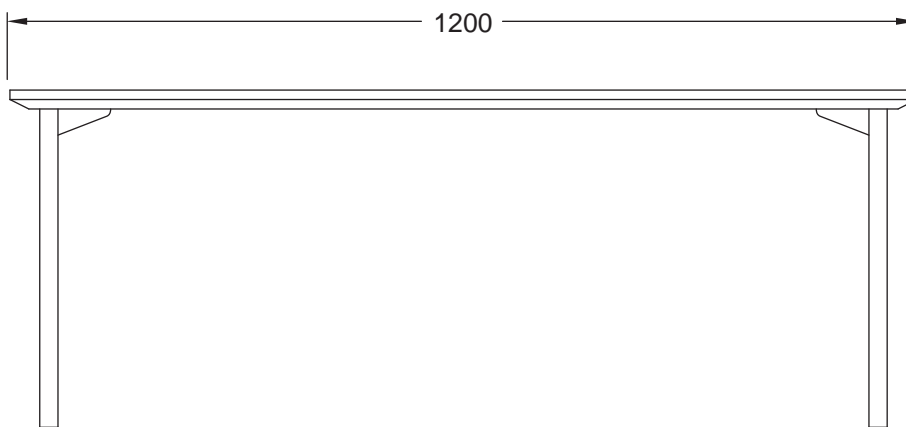

BRYDIE COFFEE TABLE

BR_CTB.120X35-45H

BRYDIE COFFEE TABLE

BR_CTB.90X45-45H

BRYDIE COFFEE TABLE

BR_CTB.120X60-45H

BRYDIE COFFEE TABLE

BR_CTB.150X75-45H

BRYDIE COFFEE TABLE

BR_CTB.60X35-55H

BRYDIE COFFEE TABLE

BR_CTB.90X35-55H

BRYDIE COFFEE TABLE

BR_CTB.120X35-55H

BRYDIE COFFEE TABLE

BR_CTB.90X45-55H