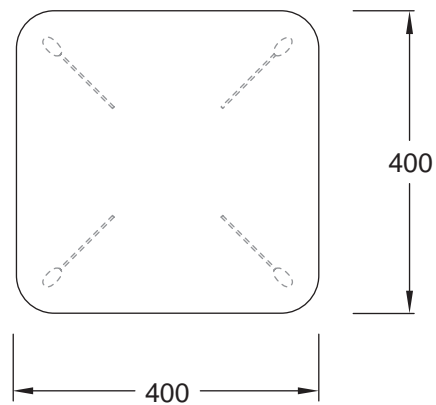

BRYDIE COFFEE TABLE

BR_CTB.80X80-35H

BRYDIE COFFEE TABLE

BR_CTB.120X120-35H

BRYDIE COFFEE TABLE

BR_CTB.40X40-45H

BRYDIE COFFEE TABLE

BR_CTB.60X60-45H

BRYDIE COFFEE TABLE

BR_CTB.80X80-45H

BRYDIE COFFEE TABLE

BR_CTB.120X120-45H

BRYDIE COFFEE TABLE

BR_CTB.40X40-55H

BRYDIE COFFEE TABLE

BR_CTB.60X60-55H