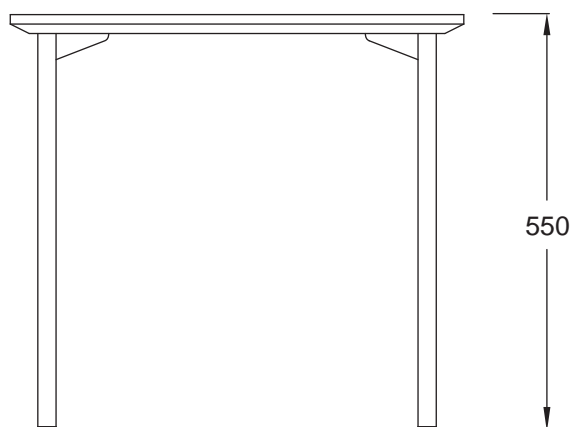

BRYDIE COFFEE TABLE

BR_CTB.80X80-45H

BRYDIE COFFEE TABLE

BR_CTB.120X120-45H

BRYDIE COFFEE TABLE

BR_CTB.40X40-55H

BRYDIE COFFEE TABLE

BR_CTB.60X60-55H