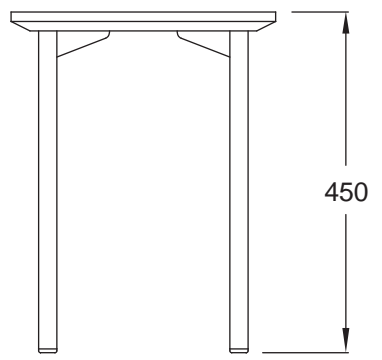

BRYDIE COFFEE TABLE

BR_CTB.60X35-35H

BRYDIE COFFEE TABLE

BR_CTB.90X35-35H

BRYDIE COFFEE TABLE

BR_CTB.120X35-35H

BRYDIE COFFEE TABLE

BR_CTB.90X45-35H

BRYDIE COFFEE TABLE

BR_CTB.120X60-35H

BRYDIE COFFEE TABLE

BR_CTB.150X75-35H

BRYDIE COFFEE TABLE

BR_CTB.60X35-45H

BRYDIE COFFEE TABLE

BR_CTB.90X35-45H

BRYDIE COFFEE TABLE

BR_CTB.120X35-45H

BRYDIE COFFEE TABLE

BR_CTB.90X45-45H

BRYDIE COFFEE TABLE

BR_CTB.120X60-45H

BRYDIE COFFEE TABLE

BR_CTB.150X75-45H

BRYDIE COFFEE TABLE

BR_CTB.60X35-55H

BRYDIE COFFEE TABLE

BR_CTB.90X35-55H

BRYDIE COFFEE TABLE

BR_CTB.120X35-55H

BRYDIE COFFEE TABLE

BR_CTB.90X45-55H