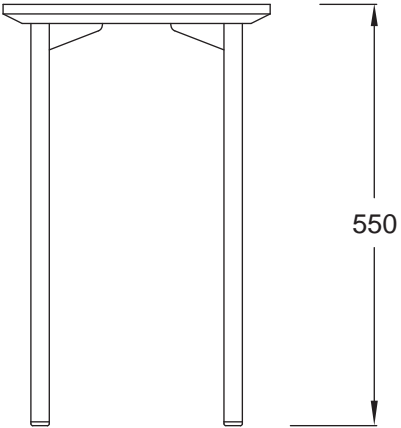

BRYDIE COFFEE TABLE

BR_CTB.60X35-35H

BRYDIE COFFEE TABLE

BR_CTB.90X35-35H

BRYDIE COFFEE TABLE

BR_CTB.120X35-35H

BRYDIE COFFEE TABLE

BR_CTB.90X45-35H

BRYDIE COFFEE TABLE

BR_CTB.120X60-35H

BRYDIE COFFEE TABLE

BR_CTB.150X75-35H

BRYDIE COFFEE TABLE

BR_CTB.60X35-45H

BRYDIE COFFEE TABLE

BR_CTB.90X35-45H

BRYDIE COFFEE TABLE

BR_CTB.120X35-45H

BRYDIE COFFEE TABLE

BR_CTB.90X45-45H

BRYDIE COFFEE TABLE

BR_CTB.120X60-45H

BRYDIE COFFEE TABLE

BR_CTB.150X75-45H

BRYDIE COFFEE TABLE

BR_CTB.60X35-55H

BRYDIE COFFEE TABLE

BR_CTB.90X35-55H

BRYDIE COFFEE TABLE

BR_CTB.120X35-55H

BRYDIE COFFEE TABLE

BR_CTB.90X45-55H