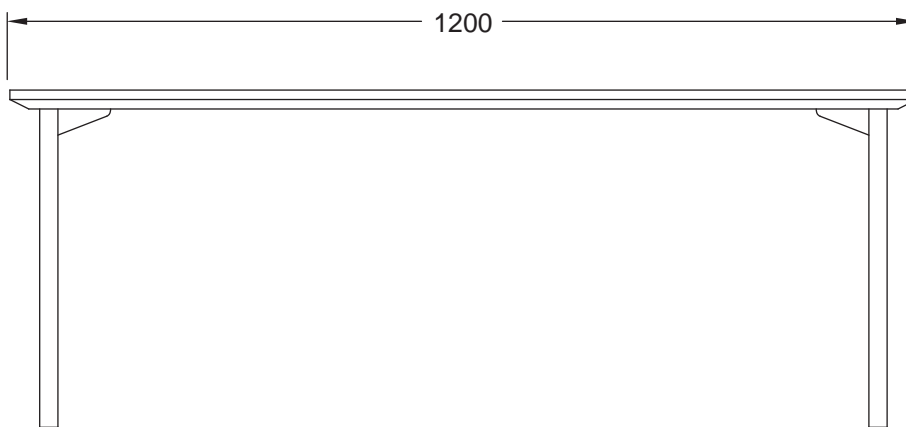

BRYDIE COFFEE TABLE

BR_CTB.60X35-35H

BRYDIE COFFEE TABLE

BR_CTB.90X35-35H

BRYDIE COFFEE TABLE

BR_CTB.120X35-35H

BRYDIE COFFEE TABLE

BR_CTB.90X45-35H

BRYDIE COFFEE TABLE

BR_CTB.120X60-35H

BRYDIE COFFEE TABLE

BR_CTB.150X75-35H

BRYDIE COFFEE TABLE

BR_CTB.60X35-45H

BRYDIE COFFEE TABLE

BR_CTB.90X35-45H

BRYDIE COFFEE TABLE

BR_CTB.120X35-45H

BRYDIE COFFEE TABLE

BR_CTB.90X45-45H

BRYDIE COFFEE TABLE

BR_CTB.120X60-45H

BRYDIE COFFEE TABLE

BR_CTB.150X75-45H