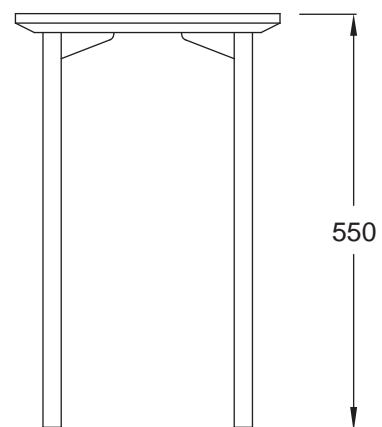

BRYDIE COFFEE TABLE

BR_CTB.120X60-35H

BRYDIE COFFEE TABLE

BR_CTB.150X75-35H

BRYDIE COFFEE TABLE

BR_CTB.60X35-45H

BRYDIE COFFEE TABLE

BR_CTB.90X35-45H

BRYDIE COFFEE TABLE

BR_CTB.120X35-45H

BRYDIE COFFEE TABLE

BR_CTB.90X45-45H

BRYDIE COFFEE TABLE

BR_CTB.120X60-45H

BRYDIE COFFEE TABLE

BR_CTB.150X75-45H

BRYDIE COFFEE TABLE

BR_CTB.60X35-55H

BRYDIE COFFEE TABLE

BR_CTB.90X35-55H

BRYDIE COFFEE TABLE

BR_CTB.120X35-55H

BRYDIE COFFEE TABLE

BR_CTB.90X45-55H

BRYDIE COFFEE TABLE

BR_CTB.120X60-55H

BRYDIE COFFEE TABLE

BR_CTB.45D-35H

BRYDIE COFFEE TABLE

BR_CTB.60D-35H

BRYDIE COFFEE TABLE

BR_CTB.80D-35H