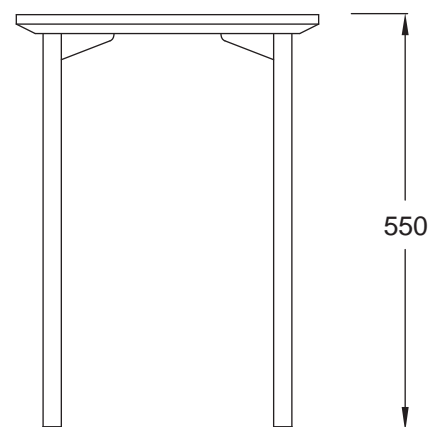

BRYDIE COFFEE TABLE

BR_CTB.80X80-35H

BRYDIE COFFEE TABLE

BR_CTB.120X120-35H

BRYDIE COFFEE TABLE

BR_CTB.40X40-45H

BRYDIE COFFEE TABLE

BR_CTB.60X60-45H

BRYDIE COFFEE TABLE

BR_CTB.80X80-45H

BRYDIE COFFEE TABLE

BR_CTB.120X120-45H

BRYDIE COFFEE TABLE

BR_CTB.40X40-55H

BRYDIE COFFEE TABLE

BR_CTB.60X60-55H

BRYDIE COFFEE TABLE

BR_CTB.80X80-55H

BRYDIE COFFEE TABLE

BR_CTB.120X120-55H