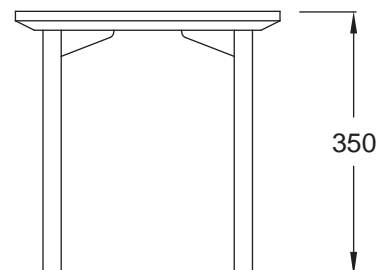

BRYDIE COFFEE TABLE

BR_CTB.60X35-35H

BRYDIE COFFEE TABLE

BR_CTB.90X35-35H

BRYDIE COFFEE TABLE

BR_CTB.120X35-35H

BRYDIE COFFEE TABLE

BR_CTB.90X45-35H

BRYDIE COFFEE TABLE

BR_CTB.120X60-35H

BRYDIE COFFEE TABLE

BR_CTB.150X75-35H

BRYDIE COFFEE TABLE

BR_CTB.60X35-45H

BRYDIE COFFEE TABLE

BR_CTB.90X35-45H

BRYDIE COFFEE TABLE

BR_CTB.120X35-45H

BRYDIE COFFEE TABLE

BR_CTB.90X45-45H

BRYDIE COFFEE TABLE

BR_CTB.120X60-45H

BRYDIE COFFEE TABLE

BR_CTB.150X75-45H