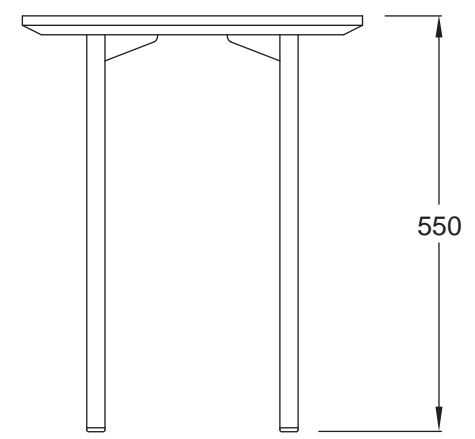

BRYDIE COFFEE TABLE

BR_CTB.45D-55H