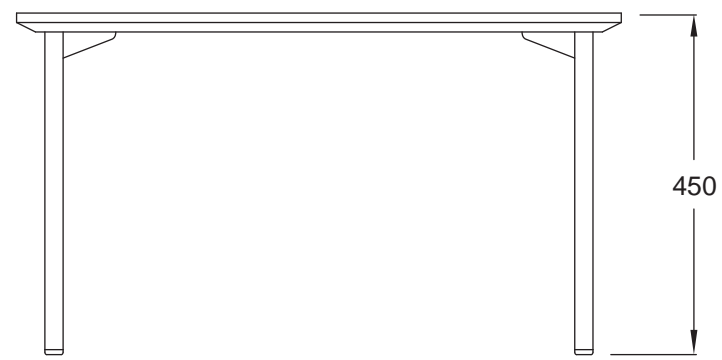

BRYDIE COFFEE TABLE

BR_CTB.80X80-45H