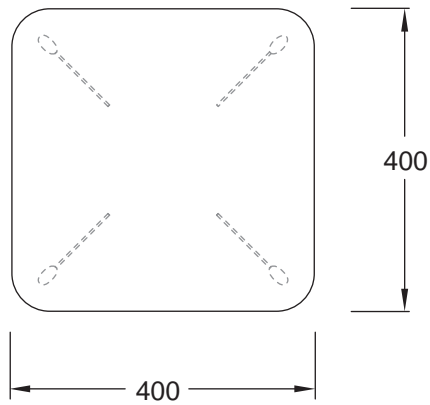

BRYDIE COFFEE TABLE

BR_CTB.120D-55H

1200

550

BRYDIE COFFEE TABLE

BR_CTB.40X40-35H

BRYDIE COFFEE TABLE

BR_CTB.60X60-35H

BRYDIE COFFEE TABLE

BR_CTB.80X80-35H

BRYDIE COFFEE TABLE

BR_CTB.120X120-35H

BRYDIE COFFEE TABLE

BR_CTB.40X40-45H

BRYDIE COFFEE TABLE

BR_CTB.60X60-45H