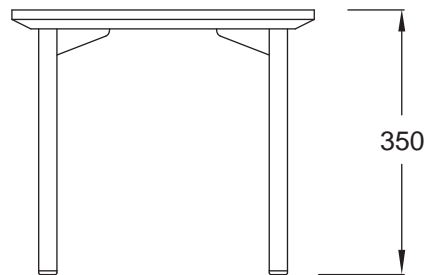

BRYDIE COFFEE TABLE

BR_CTB.120D-55H

1200

550

BRYDIE COFFEE TABLE

BR_CTB.40X40-35H

BRYDIE COFFEE TABLE

BR_CTB.60X60-35H

BRYDIE COFFEE TABLE

BR_CTB.80X80-35H

BRYDIE COFFEE TABLE

BR_CTB.120X120-35H

BRYDIE COFFEE TABLE

BR_CTB.40X40-45H

BRYDIE COFFEE TABLE

BR_CTB.60X60-45H