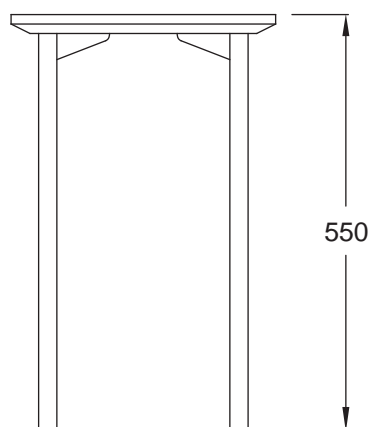

BRYDIE COFFEE TABLE

BR_CTB.60X35-35H

BRYDIE COFFEE TABLE

BR_CTB.90X35-35H

BRYDIE COFFEE TABLE

BR_CTB.120X35-35H

BRYDIE COFFEE TABLE

BR_CTB.90X45-35H

BRYDIE COFFEE TABLE

BR_CTB.120X60-35H

BRYDIE COFFEE TABLE

BR_CTB.150X75-35H

BRYDIE COFFEE TABLE

BR_CTB.60X35-45H

BRYDIE COFFEE TABLE

BR_CTB.90X35-45H

BRYDIE COFFEE TABLE

BR_CTB.120X35-45H

BRYDIE COFFEE TABLE

BR_CTB.90X45-45H

BRYDIE COFFEE TABLE

BR_CTB.120X60-45H

BRYDIE COFFEE TABLE

BR_CTB.150X75-45H

BRYDIE COFFEE TABLE

BR_CTB.60X35-55H

BRYDIE COFFEE TABLE

BR_CTB.90X35-55H

BRYDIE COFFEE TABLE

BR_CTB.120X35-55H

BRYDIE COFFEE TABLE

BR_CTB.90X45-55H