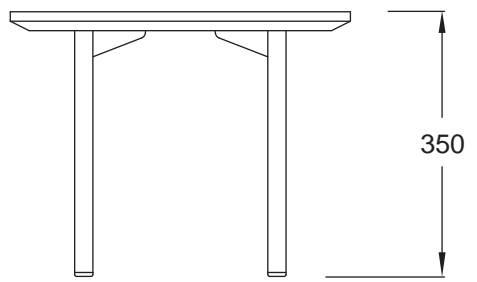

BRYDIE COFFEE TABLE

BR_CTB.120X35-45H

BRYDIE COFFEE TABLE

BR_CTB.90X45-45H

BRYDIE COFFEE TABLE

BR_CTB.120X60-45H

BRYDIE COFFEE TABLE

BR_CTB.150X75-45H

BRYDIE COFFEE TABLE

BR_CTB.60X35-55H

BRYDIE COFFEE TABLE

BR_CTB.90X35-55H

BRYDIE COFFEE TABLE

BR_CTB.120X35-55H

BRYDIE COFFEE TABLE

BR_CTB.90X45-55H

BRYDIE COFFEE TABLE

BR_CTB.120X60-55H

BRYDIE COFFEE TABLE

BR_CTB.45D-35H

BRYDIE COFFEE TABLE

BR_CTB.60D-35H

BRYDIE COFFEE TABLE

BR_CTB.80D-35H