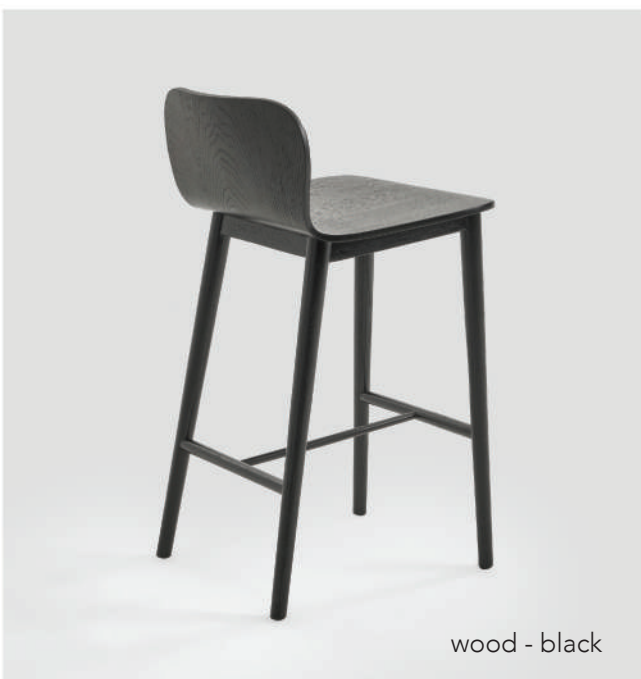

Sketch

light oak - montana canyon

wood - black

PUDDLE STOOL

526-1301 : Puddle counter wood seat

W470 D520 H870

526-1302 : Puddle counter upholstered seat

W470 D520 H870

526-1303 : Puddle bar wood seat

W465 D480 H970

526-1304 : Puddle bar upholstered seat

W465 D480 H970

PUDDLE STOOL

The curved silhouette of the Puddle chair has a character that can be both playful and elegant at the same time. Its unpretentious and timeless form is distinctly Scandinavian, and is equally appealing either as a wood seat or upholstered for a softer, warmer experience.

MATERIAL : Solid oak frame, plywood seat, high density foam on upholstered version

DESIGN : Wooden Stories

light oak - westlake oatmeal

light oak - montana canyon

wood - black