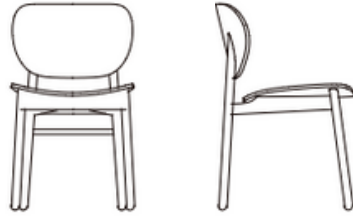

M O X

I C A

innerSPACE

MEXICA

With its sculpted curved backrest taking inspiration from Japanese design, the Mexica Collection is playful in its form and function.

Comprising of Chairs, Stools and Lounge modules the Mexica collection meets the demands of office, home, hospitality and public spaces.

COLLECTION

CHAIR

The 4 leg chair available in timber, with an upholstered seat pad or upholstered seat and back pad in house or custom fabric options.

Dimensions:

W 480mm

D 510mm

H 755mm

SH 430mm

Timber

Timber
Upholstered seat pad

Timber
Upholstered seat and back pad

STOOL

The 4 leg stool with footrest available in timber, with an upholstered seat pad or upholstered seat and back pad in house or custom fabric options.

Dimensions:

W 450mm

D 505mm

H 1070mm

SH 760mm

Timber

Timber
Upholstered seat pad

Timber
Upholstered seat and back pad