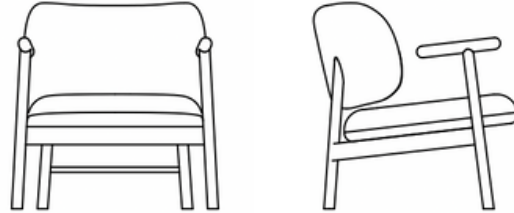

#### WITH ARMRESTS

Dimensions:

W 740mm

D 745mm

H 775mm

SH 420mm

## 2 SEATER LOUNGE

Available with or without armrests, upholstered in house or custom fabrics.