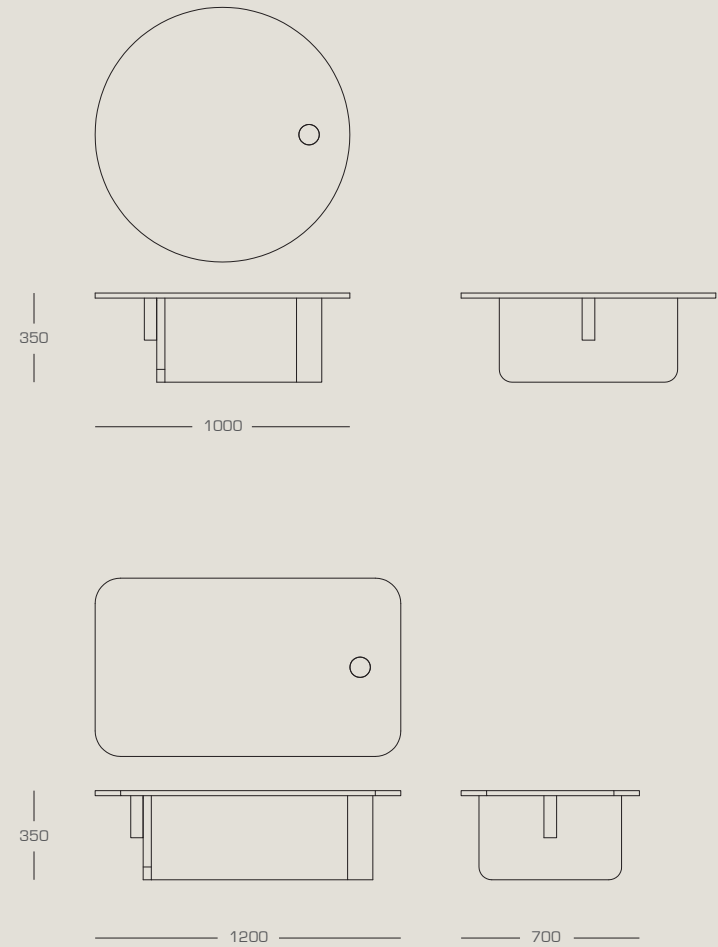

AVAILABLE IN THE FOLLOWING CONFIGURATIONS

pivot coffee table
dia.1000 x 350H round 100
1200L x 700D x 350H rectangular 120

base : solid american oak / solid american walnut
top : marble / solid american oak