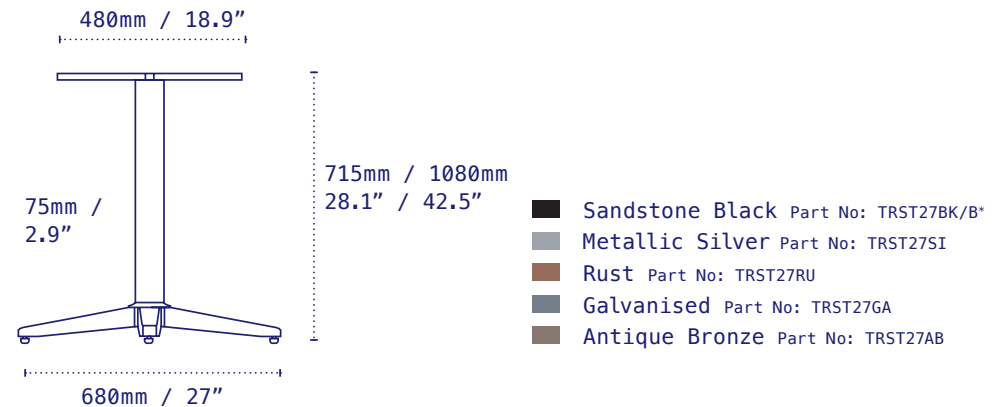

Model	Trail
Part Number	TRST22
Material	Zinc plated, powder coated steel
Base Diameter	560mm - 22"
Style	Dining height / Bar height
Height excl. Table Top	715mm - 28.1" Dining / 1080mm - 42.5" Bar
Column	75mm - 2.9"
Top Plate	Fixed
Gross Weight (GW)	5.7kg - 12.5lbs
Net Weight (NW)	6.9kg - 15.2lbs
Carton Measurement	600 x 520 x 100mm - 23.6 x 20.5 x 4"
Max Recommended Top Size	760mm - 30" Dining / 600mm - 24" Bar

Trail 27

The NOROCK 'Trail' table base exemplifies modern simplicity. The linear, clean design and concealed componentry complement a robust construction for use in any setting. Custom colours available.

Model	Trail
Part Number	TRST27
Material	Zinc plated, powder coated steel
Base Diameter	680mm - 27"
Style	Dining height / Bar height
Height excl. Table Top	715mm - 28.1" Dining / 1080mm - 42.5" Bar
Column	75mm - 2.9"
Top Plate	Fixed
Gross Weight (GW)	7.2kg - 15.8lbs
Net Weight (NW)	6kg - 13.2lbs
Carton Measurement	600 x 600 x 100mm - 23.6 x 23.6 x 4"
Max Recommended Top Size	860mm - 34" Dining / 760mm - 30" Bar

Model	Trail
Part Number	TRST30
Material	Zinc plated, powder coated steel
Base Diameter	760mm - 30"
Style	Dining height / Bar height
Height excl. Table Top	715mm - 28.1" Dining / 1080mm - 42.5" Bar
Column	75mm - 2.9"
Top Plate	Fixed
Gross Weight (GW)	6.2kg - 13.6lbs
Net Weight (NW)	7.4kg - 16.3lbs
Carton Measurement	670 x 600 x 100mm - 25.4 x 23.6 x 4"
Max Recommended Top Size	1000mm - 40" Dining / 860mm - 34" Bar