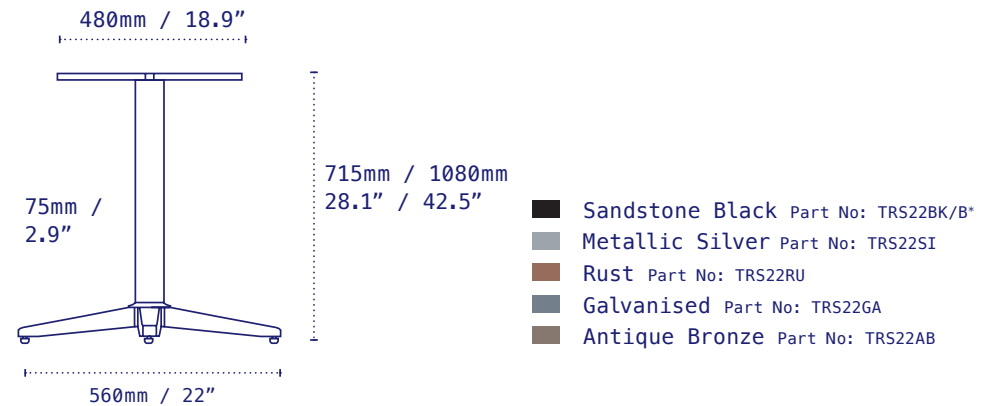

**Mastering
stabilising
technology for
over 25 years.**

**Instant
stabilisation**

Trail 22

The NOROCK 'Trail' table base exemplifies modern simplicity. The linear, clean design and concealed componentry complement a robust construction for use in any setting. Custom colours available.

Model	Trail
Part Number	TRST22
Material	Zinc plated, powder coated steel
Base Diameter	560mm - 22"
Style	Dining height / Bar height
Height excl. Table Top	715mm - 28.1" Dining / 1080mm - 42.5" Bar
Column	75mm - 2.9"
Top Plate	Fixed
Gross Weight (GW)	5.7kg - 12.5lbs
Net Weight (NW)	6.9kg - 15.2lbs
Carton Measurement	600 x 520 x 100mm - 23.6 x 20.5 x 4"
Max Recommended Top Size	760mm - 30" Dining / 600mm - 24" Bar

Model	Trail
Part Number	TRST27
Material	Zinc plated, powder coated steel
Base Diameter	680mm - 27"
Style	Dining height / Bar height
Height excl. Table Top	715mm - 28.1" Dining / 1080mm - 42.5" Bar
Column	75mm - 2.9"
Top Plate	Fixed
Gross Weight (GW)	7.2kg - 15.8lbs
Net Weight (NW)	6kg - 13.2lbs
Carton Measurement	600 x 600 x 100mm - 23.6 x 23.6 x 4"
Max Recommended Top Size	860mm - 34" Dining / 760mm - 30" Bar

Model	Trail
Part Number	TRST30
Material	Zinc plated, powder coated steel
Base Diameter	760mm - 30"
Style	Dining height / Bar height
Height excl. Table Top	715mm - 28.1" Dining / 1080mm - 42.5" Bar
Column	75mm - 2.9"
Top Plate	Fixed
Gross Weight (GW)	6.2kg - 13.6lbs
Net Weight (NW)	7.4kg - 16.3lbs
Carton Measurement	670 x 600 x 100mm - 25.4 x 23.6 x 4"
Max Recommended Top Size	1000mm - 40" Dining / 860mm - 34" Bar