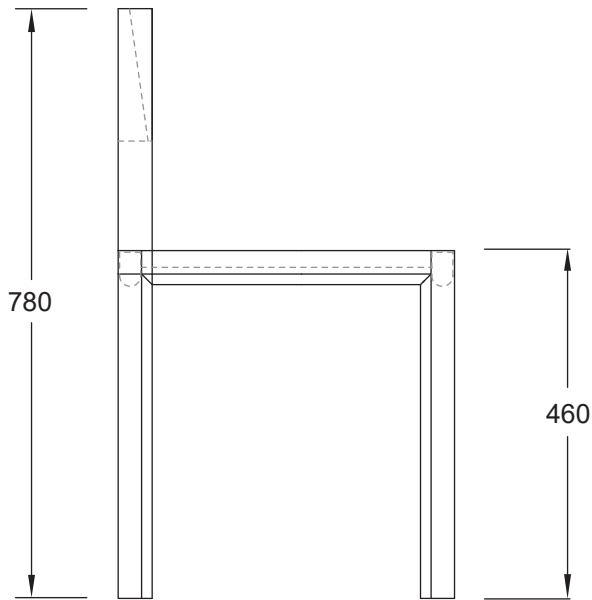

GUNZEL CHAIR

GZ_CH[UPH]