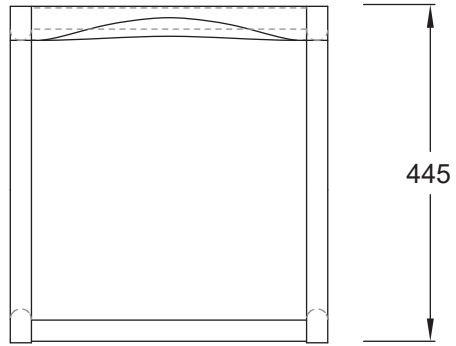

GUNZEL CHAIR

GZ_CH