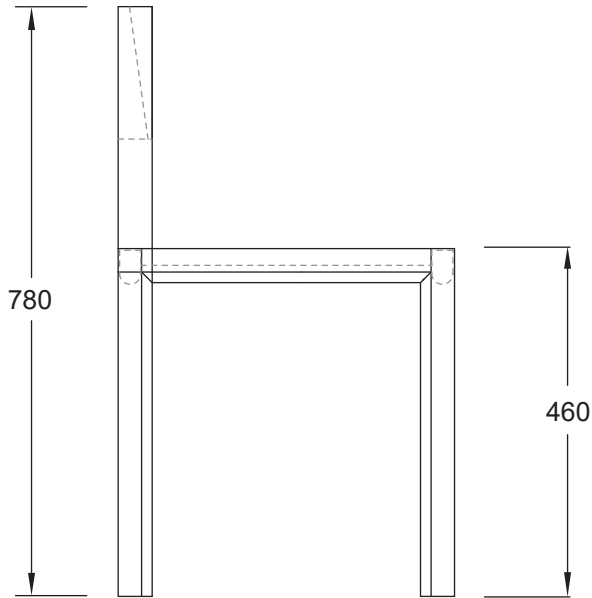

GUNZEL CHAIR

GZ_CH