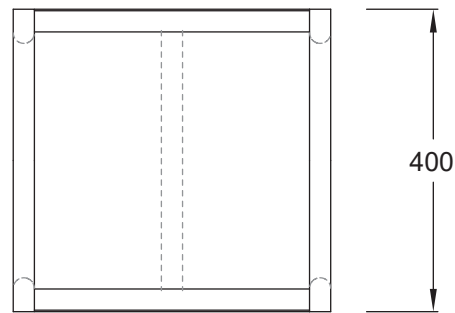

GUNZEL HIGH STOOL

GZ_HI.ST