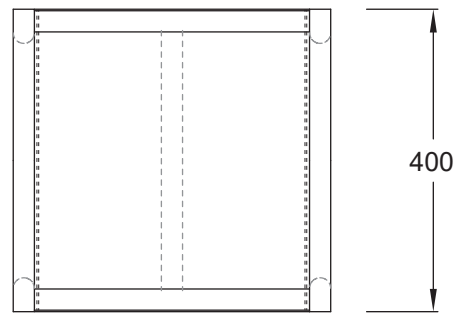

GUNZEL HIGH STOOL

GZ_HI.ST[UPH]