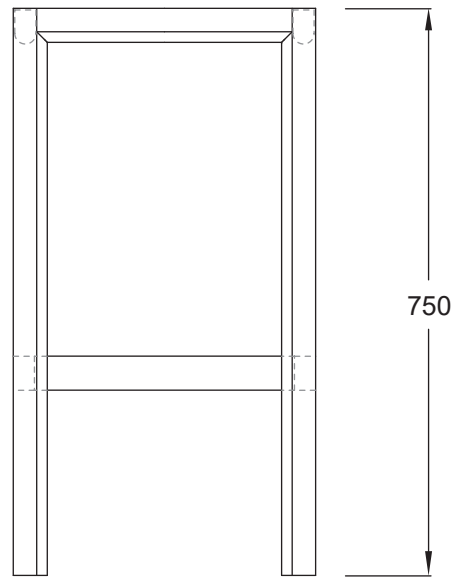

GUNZEL HIGH STOOL

GZ_HI.ST