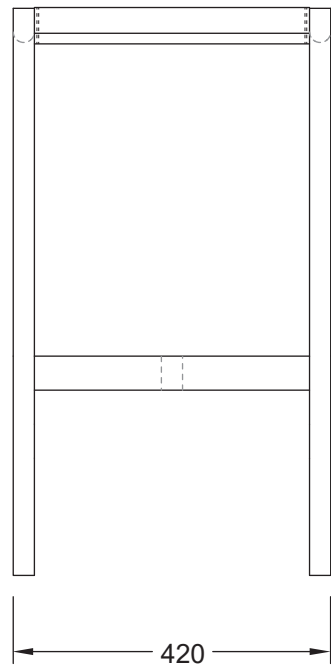

GUNZEL HIGH STOOL

GZ_HI.ST[UPH]