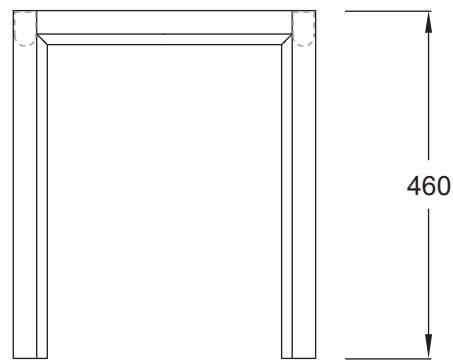

GUNZEL LOW STOOL

GZ_LW.ST[UPH]