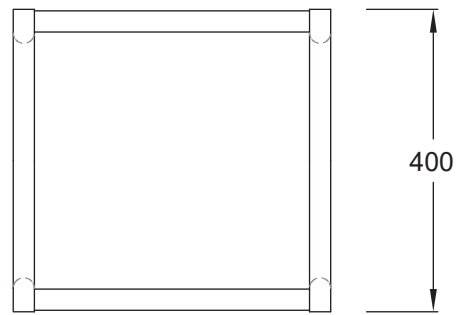

GUNZEL LOW STOOL

GZ_LW.ST