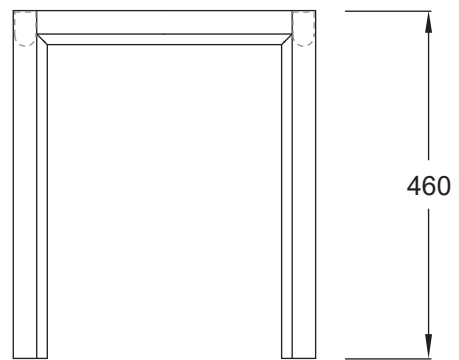

GUNZEL LOW STOOL

GZ_LW.ST