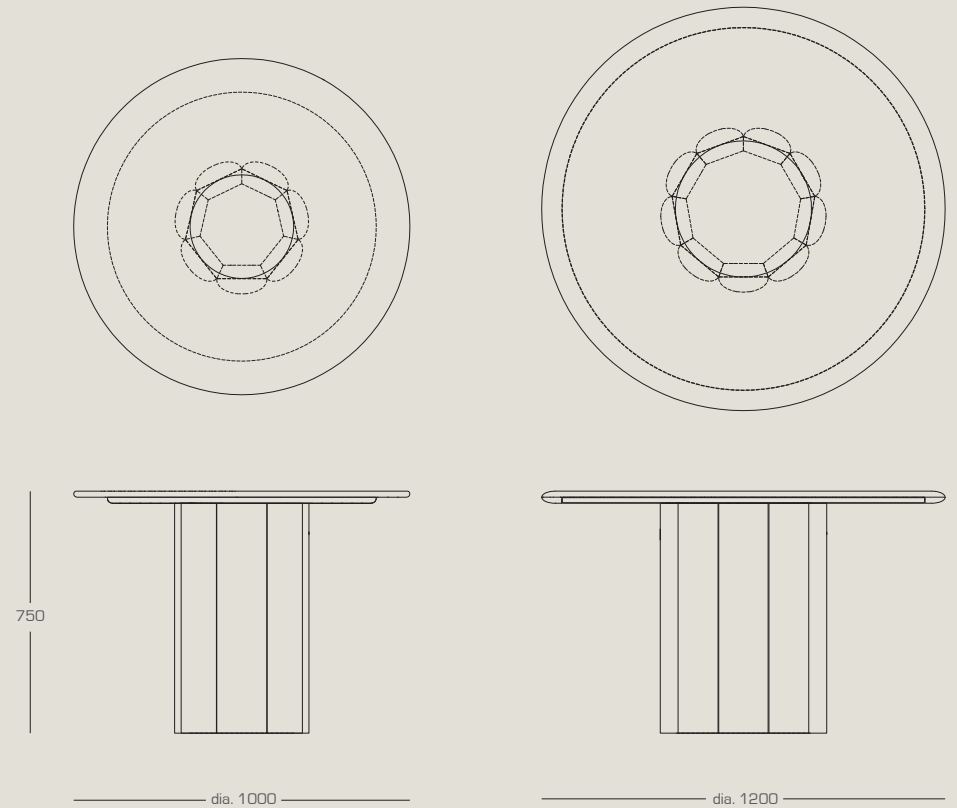

## KORA DINING TABLE

by Patryk Koka

The Kora table is a timeless piece with its design rooted in the beauty of trees that make up the pedestal base. Organic forms result in a piece with no sharp edges and smooth transitions from light to shadow, reminiscent of the smooth bark of the eucalyptus or beech tree. "Kora" means bark in Patryk's native Polish language.

# AVAILABLE IN THE FOLLOWING CONFIGURATIONS

kora table  
1000dia. x 750H  
1299dia. x 750H

base : solid american oak, solid american oak stained black  
solid american walnut  
top : solid american oak, solid american oak stained black  
solid american walnut  
or marble, travertine