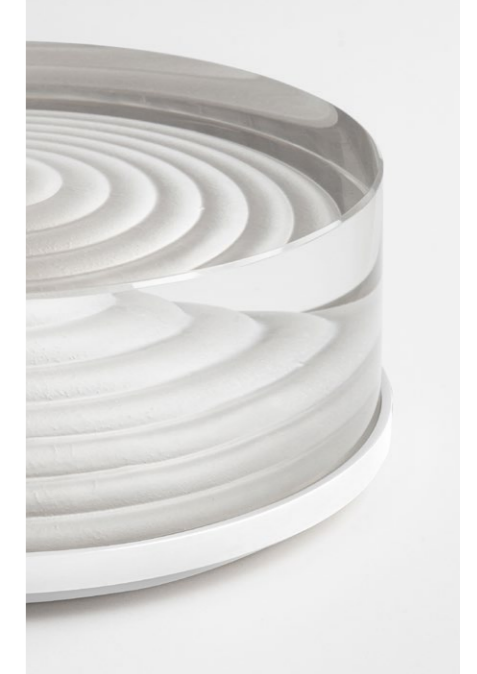

WHITE POWDERCOAT