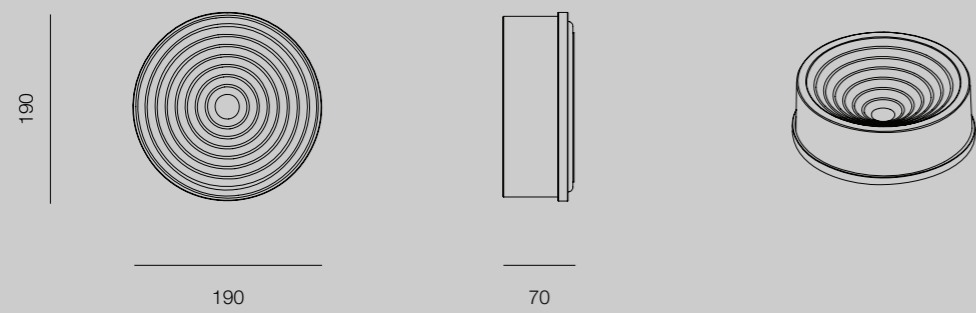

Intricately crafted from solid crystal and hand finished brass or aluminium, the sculptural glass monolith may be reversed within a slimline cradle to vary the mood and light interaction.

Select from either round or stadium profiles.  
Available in both wall and table lamp editions.

# DIMENSIONS

TABLE - STADIUM

WALL - STADIUM

TABLE - ROUND

WALL - ROUND