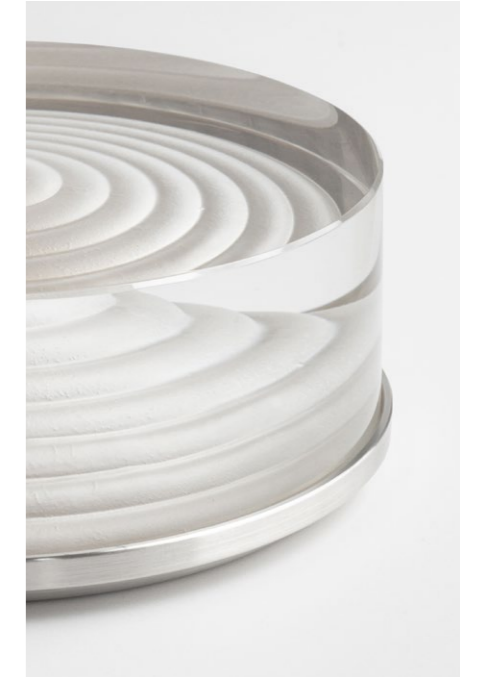

# PORT

RP-E-2101

Port celebrates the refractive properties of cast crystal glass. Architectural and pure in form, Port captivates with its contrasting textures and glowing illumination - creating the illusion of a completely invisible light source.

Intricately crafted from solid crystal and hand finished brass or aluminium, the sculptural glass monolith may be reversed within a slimline cradle to vary the mood and light interaction.

Select from either round or stadium profiles.  
Available in both wall and table lamp editions.

# MODELS\*

\*REVERSIBLE GLASS ORIENTATION

# FINISHES

TABLE ROUND

TABLE STADIUM

WALL ROUND

WALL STADIUM

SATIN BRASS

PATINA BRASS

SATIN ALUMINIUM