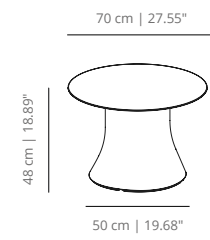

viccarbe

Cambio Low Table

Designed by Victor Carrasco

Technical info - Outdoor

V01

CAD60BCNEX
table round 60 | 23⁵/₈

CAD70BCNEX
table round 70 | 27⁶/₁₆

CAD80BCNEX
table round 80 | 31.49"

CAD100BCNEX
table round 100 | 39³/₈

CAD120BCNEX
table round 120 | 47¹/₄

CAC70BCNEX
table 70x70 | 27⁹/₁₆ x 27⁹/₁₆

CAC80BCNEX
table 80x80 | 31¹/₂ x 31¹/₂

CAC90BCNEX
table 90x90 | 35⁷/₁₆ x 35⁷/₁₆

FINISHES

TABLETOPS MATERIALS

Compact

12 mm thick compact laminated table top. The edge can be in black or white. With a black edge, the surface of the tabletop can be black or white; for a white edge, it can be white.

black

white

NOTE: This product is made for a controlled outdoor environment.