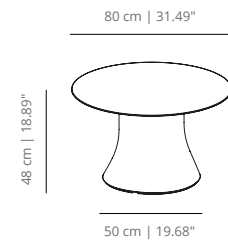

viccarbe

Cambio Low Table

Designed by Victor Carrasco

Technical info - Outdoor

V01

CAD60BCNEX
table round 60 | 23⁵/₈

CAD70BCNEX
table round 70 | 27⁶/₁₆

CAD80BCNEX
table round 80 | 31.49"

CAD100BCNEX
table round 100 | 39³/₈

CAD120BCNEX
table round 120 | 47¹/₄

CAC70BCNEX
table 70x70 | 27⁹/₁₆ x 27⁹/₁₆

CAC80BCNEX
table 80x80 | 31¹/₂ x 31¹/₂

CAC90BCNEX
table 90x90 | 35⁷/₁₆ x 35⁷/₁₆

FINISHES

TABLETOPS MATERIALS

Compact

12 mm thick compact laminated table top. The edge can be in black or white. With a black edge, the surface of the tabletop can be black or white; for a white edge, it can be white.

black

white

NOTE: This product is made for a controlled outdoor environment.