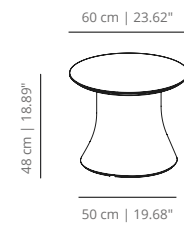

viccarbe

Cambio Low Table

Designed by Victor Carrasco

Technical info - Outdoor

V01

CAD60BCNEX
table round 60 | 23⁵/₈

CAD70BCNEX
table round 70 | 27⁶/₁₆

CAD80BCNEX
table round 80 | 31.49"

CAD100BCNEX
table round 100 | 39³/₈

CAD120BCNEX
table round 120 | 47¹/₄

CAC70BCNEX
table 70x70 | 27⁹/₁₆ x 27⁹/₁₆

CAC80BCNEX
table 80x80 | 31¹/₂ x 31¹/₂

CAC90BCNEX
table 90x90 | 35⁷/₁₆ x 35⁷/₁₆

FINISHES

TABLETOPS MATERIALS

Compact

12 mm thick compact laminated table top. The edge can be in black or white. With a black edge, the surface of the tabletop can be black or white; for a white edge, it can be white.

black

white

NOTE: This product is made for a controlled outdoor environment.