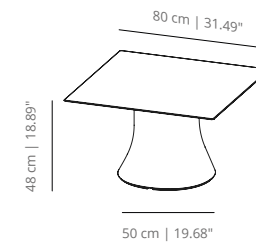

CAD100BCNEX
table round 100 | 39³/₈

CAD120BCNEX
table round 120 | 47¹/₄

CAC70BCNEX
table 70x70 | 27⁹/₁₆ x 27⁹/₁₆

CAC80BCNEX
table 80x80 | 31¹/₂ x 31¹/₂

CAC90BCNEX
table 90x90 | 35⁷/₁₆ x 35⁷/₁₆

FINISHES

TABLETOPS MATERIALS

Compact

12 mm thick compact laminated table top. The edge can be in black or white. With a black edge, the surface of the tabletop can be black or white; for a white edge, it can be white.

black

white

NOTE: This product is made for a controlled outdoor environment.