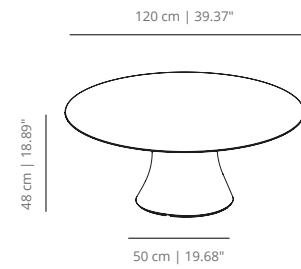

viccarbe

Cambio Low Table

Designed by Victor Carrasco

Technical info - Outdoor

V01

CAD60BCNEX
table round 60 | 23⁵/₈

CAD70BCNEX
table round 70 | 27⁶/₁₆

CAD80BCNEX
table round 80 | 31.49"

CAD100BCNEX
table round 100 | 39³/₈

CAD120BCNEX
table round 120 | 47¹/₄

CAC70BCNEX
table 70x70 | 27⁹/₁₆ x 27⁹/₁₆

CAC80BCNEX
table 80x80 | 31¹/₂ x 31¹/₂

CAC90BCNEX
table 90x90 | 35⁷/₁₆ x 35⁷/₁₆

FINISHES

TABLETOPS MATERIALS

Compact

12 mm thick compact laminated table top. The edge can be in black or white. With a black edge, the surface of the tabletop can be black or white; for a white edge, it can be white.

black

white

NOTE: This product is made for a controlled outdoor environment.