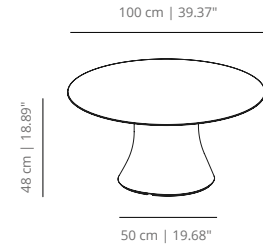

viccarbe

Cambio Low Table

Designed by Victor Carrasco

Technical info - Outdoor

V01

CAD60BCNEX
table round 60 | 23⁵/₈

CAD70BCNEX
table round 70 | 27⁶/₁₆

CAD80BCNEX
table round 80 | 31.49"

CAD100BCNEX
table round 100 | 39³/₈

CAD120BCNEX
table round 120 | 47¹/₄

CAC70BCNEX
table 70x70 | 27⁹/₁₆ x 27⁹/₁₆

CAC80BCNEX
table 80x80 | 31¹/₂ x 31¹/₂

CAC90BCNEX
table 90x90 | 35⁷/₁₆ x 35⁷/₁₆

FINISHES

TABLETOPS MATERIALS

Compact

12 mm thick compact laminated table top. The edge can be in black or white. With a black edge, the surface of the tabletop can be black or white; for a white edge, it can be white.

black

white

NOTE: This product is made for a controlled outdoor environment.