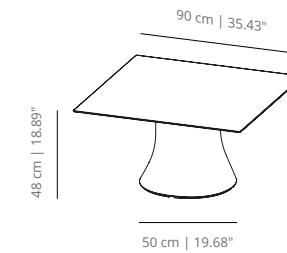

CAD100BCNEX
table round 100 | 39³/₈

CAD120BCNEX
table round 120 | 47¹/₄

CAC70BCNEX
table 70x70 | 27⁹/₁₆ x 27⁹/₁₆

CAC80BCNEX
table 80x80 | 31¹/₂ x 31¹/₂

CAC90BCNEX
table 90x90 | 35⁷/₁₆ x 35⁷/₁₆

FINISHES

TABLETOPS MATERIALS

Compact

12 mm thick compact laminated table top. The edge can be in black or white. With a black edge, the surface of the tabletop can be black or white; for a white edge, it can be white.

black

white

NOTE: This product is made for a controlled outdoor environment.