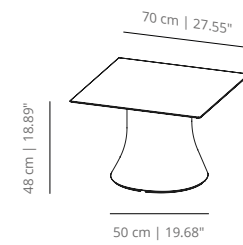

viccarbe

Cambio Low Table

Designed by Victor Carrasco

Technical info - Outdoor

V01

CAD60BCNEX
table round 60 | 23⁵/₈

CAD70BCNEX
table round 70 | 27⁶/₁₆

CAD80BCNEX
table round 80 | 31.49"

CAD100BCNEX
table round 100 | 39³/₈

CAD120BCNEX
table round 120 | 47¹/₄

CAC70BCNEX
table 70x70 | 27⁹/₁₆ x 27⁹/₁₆

CAC80BCNEX
table 80x80 | 31¹/₂ x 31¹/₂

CAC90BCNEX
table 90x90 | 35⁷/₁₆ x 35⁷/₁₆

FINISHES

TABLETOPS MATERIALS

Compact

12 mm thick compact laminated table top. The edge can be in black or white. With a black edge, the surface of the tabletop can be black or white; for a white edge, it can be white.

black

white

NOTE: This product is made for a controlled outdoor environment.