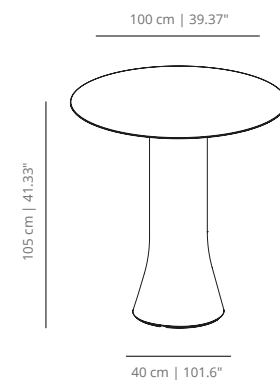

Up to 10
D200 cm | D78.74"

Up to 10
300x150 cm | 118.1x59.1"

Up to 16
500x150 cm | 196.85x59.1"

**Seats calculated using Aleta chair, might differ when choosing other models*

Table round 60 | 26⁵/₈"

Table round 70 | 27⁹/₁₆"

Table round 80 | 31¹/₂"

Table round 100 | 39³/₈"

Table 70x70 | 27⁹/₁₆"x27⁹/₁₆"

Table 80x80 | 31¹/₂"x31¹/₂"

Table 90x90 | 35⁷/₁₆"x35⁷/₁₆"

Table 220x900 | 86³⁹/₆₄"x354²¹/₆₄"

Table 240x900 | 94³¹/₆₄"x354²¹/₆₄"

Table 260x900 | 102²³/₆₄"x59¹/₆₄"

Table 280x900 | 110¹⁵/₆₄"x59¹/₆₄"

Table 300x900 | 118⁷/₆₄"x59¹/₆₄"

SEATING CAPACITY

Up to 6

220x900 cm | 86.61"x35.43"

Up to 8

240x900 cm | 94.48"x35.43"

Up to 8

260x900 cm | 102.36"x35.43"

Up to 10

280x900 cm | 110.23"x35.43"

Up to 10

300x900 cm | 118.11"x35.43"

**Seats calculated using Aleta stool, might differ when choosing other models*

FINISHES