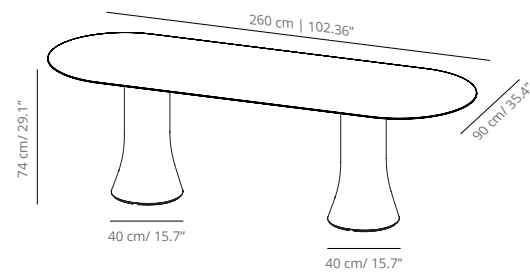

Table 120x120 | $47\frac{1}{4}$ x $47\frac{1}{4}$

Table 140x140 | $55\frac{1}{8}$ x $55\frac{1}{8}$

CAMBIO HEIGHT 74 | $29\frac{3}{4}$

Table 240x120 | $91\frac{31}{64}$ x $47\frac{1}{4}$

Table 300x150 | $118\frac{7}{64}$ x $59\frac{1}{64}$

Table 500x150 | $196\frac{27}{32}$ x $59\frac{1}{64}$

CAMBIO HEIGHT 74 | 29¹/₄

Table 220x90 | 86⁵/₈ x 35⁷/₁₆

Table 240x90 | 94¹/₂ x 35⁷/₁₆

Table 260x90 | 102³/₈ x 35⁷/₁₆

Table 280x90 | 110¹/₄ x 35⁷/₁₆

Table 300x90 | 118¹/₈ x 35⁷/₁₆

SEATING CAPACITY

Up to 4
D60 - D100 cm | D23.6" - D39.4"

Up to 4
70x70 - 90x90 cm | 27.6x27.6" - 35.4x35.4"

Up to 6
D120 cm | D47.24"

Up to 8
D150 - D180 cm | D59" - D70.9"

Up to 8
140x140 cm | 55.1x55.1"

Up to 8
240x120 cm | 94.5x47.24"

Up to 10
D200 cm | D78.74"

Up to 10
300x150 cm | 118.1x59.1"

Up to 16
500x150 cm | 196.85x59.1"

**Seats calculated using Aleta chair, might differ when choosing other models*

Table round 60 | 26⁵/₈"

Table round 70 | 27⁹/₁₆"