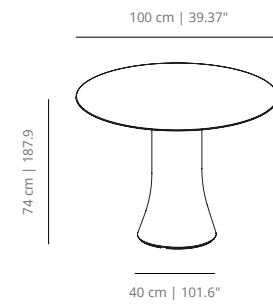

Table round 100 | 39³/₈