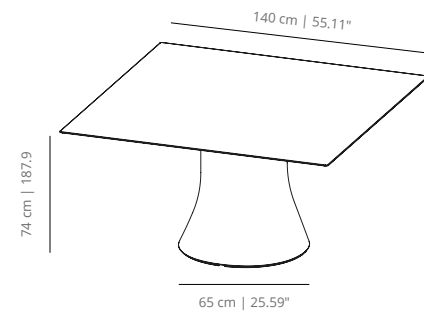

Table 120x120 | $47\frac{1}{4}$ x $47\frac{1}{4}$

Table 140x140 | $55\frac{1}{8}$ x $55\frac{1}{8}$

CAMBIO HEIGHT 74 | $29\frac{3}{4}$

Table 240x120 | $91\frac{31}{64}$ x $47\frac{1}{4}$

Table 300x150 | $118\frac{7}{64}$ x $59\frac{1}{64}$

Table 500x150 | $196\frac{27}{32}$ x $59\frac{1}{64}$

CAMBIO HEIGHT 74 | 29¹/₄

Table 220x90 | 86⁵/₈ x 35⁷/₁₆

Table 240x90 | 94¹/₂ x 35⁷/₁₆

Table 260x90 | 102³/₈ x 35⁷/₁₆

Table 280x90 | 110¹/₄ x 35⁷/₁₆

Table 300x90 | 118¹/₈ x 35⁷/₁₆

SEATING CAPACITY

Up to 4
D60 - D100 cm | D23.6" - D39.4"

Up to 4
70x70 - 90x90 cm | 27.6x27.6" - 35.4x35.4"

Up to 6
D120 cm | D47.24"

Up to 8
D150 - D180 cm | D59" - D70.9"

Up to 8
140x140 cm | 55.1x55.1"

Up to 8
240x120 cm | 94.5x47.24"

Up to 10
D200 cm | D78.74"

Up to 10
300x150 cm | 118.1x59.1"

Up to 16
500x150 cm | 196.85x59.1"

**Seats calculated using Aleta chair, might differ when choosing other models*

Table round 60 | 26⁵/₈"

Table round 70 | 27⁹/₁₆"