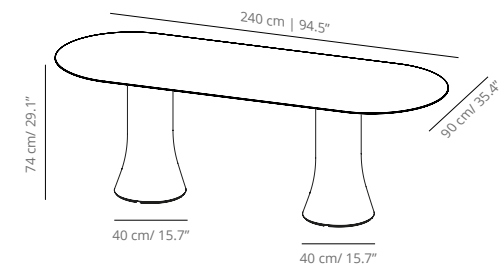

Table 120x120 | $47\frac{1}{4}$ x $47\frac{1}{4}$

Table 140x140 | $55\frac{1}{8}$ x $55\frac{1}{8}$

CAMBIO HEIGHT 74 | $29\frac{3}{4}$

Table 240x120 | $91\frac{31}{64}$ x $47\frac{1}{4}$

Table 300x150 | $118\frac{7}{64}$ x $59\frac{1}{64}$

Table 500x150 | $196\frac{27}{32}$ x $59\frac{1}{64}$

CAMBIO HEIGHT 74 | 29¹/₄

Table 220x90 | 86⁵/₈ x 35⁷/₁₆

Table 240x90 | 94¹/₂ x 35⁷/₁₆

Table 260x90 | 102³/₈ x 35⁷/₁₆

Table 280x90 | 110¹/₄ x 35⁷/₁₆

Table 300x90 | 118¹/₈ x 35⁷/₁₆

SEATING CAPACITY

Up to 4
D60 - D100 cm | D23.6" - D39.4"

Up to 4
70x70 - 90x90 cm | 27.6x27.6" - 35.4x35.4"

Up to 6
D120 cm | D47.24"

Up to 8
D150 - D180 cm | D59" - D70.9"

Up to 8
140x140 cm | 55.1x55.1"

Up to 8
240x120 cm | 94.5x47.24"

Up to 10
D200 cm | D78.74"

Up to 10
300x150 cm | 118.1x59.1"

Up to 16
500x150 cm | 196.85x59.1"

**Seats calculated using Aleta chair, might differ when choosing other models*

Table round 60 | 26⁵/₈"

Table round 70 | 27⁹/₁₆"