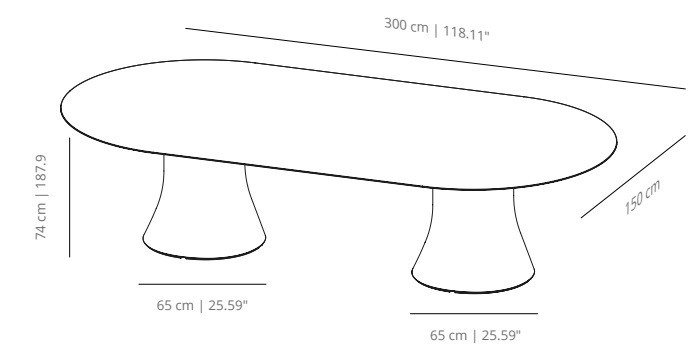

Table 120x120 | $47\frac{1}{4}$ x $47\frac{1}{4}$

Table 140x140 | $55\frac{1}{8}$ x $55\frac{1}{8}$

CAMBIO HEIGHT 74 | $29\frac{3}{4}$

Table 240x120 | $91\frac{31}{64}$ x $47\frac{1}{4}$

Table 300x150 | $118\frac{7}{64}$ x $59\frac{1}{64}$

Table 500x150 | $196\frac{27}{32}$ x $59\frac{1}{64}$

CAMBIO HEIGHT 74 | 29¹/₄

Table 220x90 | 86⁵/₈ x 35⁷/₁₆

Table 240x90 | 94¹/₂ x 35⁷/₁₆

Table 260x90 | 102³/₈ x 35⁷/₁₆

Table 280x90 | 110¹/₄ x 35⁷/₁₆

Table 300x90 | 118¹/₈ x 35⁷/₁₆

SEATING CAPACITY

Up to 4
D60 - D100 cm | D23.6" - D39.4"

Up to 4
70x70 - 90x90 cm | 27.6x27.6" - 35.4x35.4"

Up to 6
D120 cm | D47.24"

Up to 8
D150 - D180 cm | D59" - D70.9"

Up to 8
140x140 cm | 55.1x55.1"

Up to 8
240x120 cm | 94.5x47.24"

Up to 10
D200 cm | D78.74"

Up to 10
300x150 cm | 118.1x59.1"

Up to 16
500x150 cm | 196.85x59.1"

**Seats calculated using Aleta chair, might differ when choosing other models*

Table round 60 | 26⁵/₈"

Table round 70 | 27⁹/₁₆"