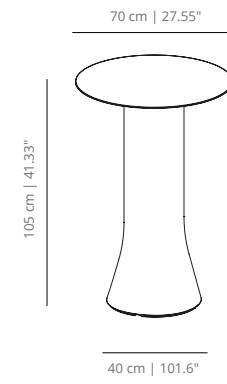

Table 500x150 | $196\frac{27}{32}$ x $59\frac{1}{64}$

CAMBIO HEIGHT 74 | 29¹/₄

Table 220x90 | 86⁵/₈ x 35⁷/₁₆

Table 240x90 | 94¹/₂ x 35⁷/₁₆

Table 260x90 | 102³/₈ x 35⁷/₁₆

Table 280x90 | 110¹/₄ x 35⁷/₁₆

Table 300x90 | 118¹/₈ x 35⁷/₁₆

Up to 10
D200 cm | D78.74"

Up to 10
300x150 cm | 118.1x59.1"

Up to 16
500x150 cm | 196.85x59.1"

**Seats calculated using Aleta chair, might differ when choosing other models*

Table round 60 | 26⁵/₈"

Table round 70 | 27⁹/₁₆"

Table round 80 | 31¹/₂"

Table round 100 | 39³/₈"

Table 70x70 | 27⁹/₁₆"x27⁹/₁₆"

Table 80x80 | 31¹/₂"x31¹/₂"

Table 90x90 | 35⁷/₁₆"x35⁷/₁₆"

Table 220x900 | 86³⁹/₆₄"x354²¹/₆₄"

Table 240x900 | 94³¹/₆₄"x354²¹/₆₄"

Table 260x900 | 102²³/₆₄"x59¹/₆₄"

Table 280x900 | 110¹⁵/₆₄"x59¹/₆₄"

Table 300x900 | 118⁷/₆₄"x59¹/₆₄"

SEATING CAPACITY

Up to 6

220x900 cm | 86.61"x35.43"

Up to 8

240x900 cm | 94.48"x35.43"