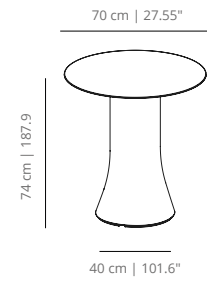

viccarbe

Cambio

Designed by Victor Carrasco

Technical info - EN

Table round 60 | 23⁵/₈

Table round 70 | 27⁶/₁₆

Table round 80 |

Table round 100 | 39³/₈

Table 500x150 | $196\frac{27}{32}$ x $59\frac{1}{64}$

CAMBIO HEIGHT 74 | 29¹/₄

Table 220x90 | 86⁵/₈ x 35⁷/₁₆

Table 240x90 | 94¹/₂ x 35⁷/₁₆

Table 260x90 | 102³/₈ x 35⁷/₁₆

Table 280x90 | 110¹/₄ x 35⁷/₁₆

Table 300x90 | 118¹/₈ x 35⁷/₁₆

Up to 10
D200 cm | D78.74"

Up to 10
300x150 cm | 118.1x59.1"

Up to 16
500x150 cm | 196.85x59.1"

**Seats calculated using Aleta chair, might differ when choosing other models*

Table round 60 | 26⁵/₈"

Table round 70 | 27⁹/₁₆"

Table 260x900 | 102²³/₆₄"x59¹/₆₄"

Table 280x900 | 110¹⁵/₆₄"x59¹/₆₄"

Table 300x900 | 118⁷/₆₄"x59¹/₆₄"

SEATING CAPACITY

Up to 6

220x900 cm | 86.61"x35.43"

Up to 8

240x900 cm | 94.48"x35.43"