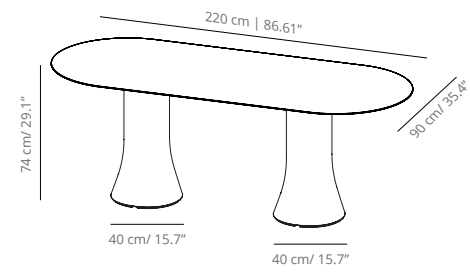

Table 120x120 | $47\frac{1}{4}$ x $47\frac{1}{4}$

Table 140x140 | $55\frac{1}{8}$ x $55\frac{1}{8}$

CAMBIO HEIGHT 74 | $29\frac{3}{4}$

Table 240x120 | $91\frac{31}{64}$ x $47\frac{1}{4}$

Table 300x150 | $118\frac{7}{64}$ x $59\frac{1}{64}$

Table 500x150 | $196\frac{27}{32}$ x $59\frac{1}{64}$

CAMBIO HEIGHT 74 | 29¹/₄

Table 220x90 | 86⁵/₈ x 35⁷/₁₆

Table 240x90 | 94¹/₂ x 35⁷/₁₆

Table 260x90 | 102³/₈ x 35⁷/₁₆

Table 280x90 | 110¹/₄ x 35⁷/₁₆

Table 300x90 | 118¹/₈ x 35⁷/₁₆

SEATING CAPACITY

Up to 4
D60 - D100 cm | D23.6" - D39.4"

Up to 4
70x70 - 90x90 cm | 27.6x27.6" - 35.4x35.4"

Up to 6
D120 cm | D47.24"

Up to 8
D150 - D180 cm | D59" - D70.9"

Up to 8
140x140 cm | 55.1x55.1"

Up to 8
240x120 cm | 94.5x47.24"

Up to 10
D200 cm | D78.74"

Up to 10
300x150 cm | 118.1x59.1"

Up to 16
500x150 cm | 196.85x59.1"

**Seats calculated using Aleta chair, might differ when choosing other models*

Table round 60 | 26⁵/₈"

Table round 70 | 27⁹/₁₆"