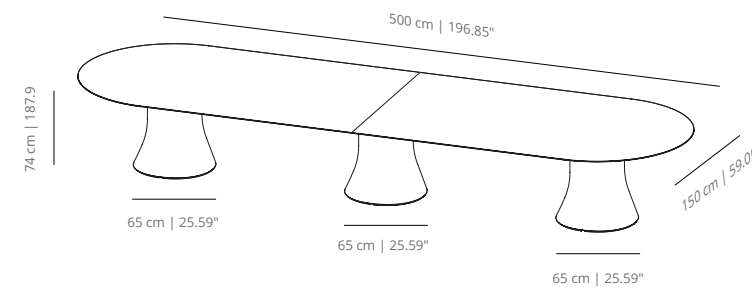

Table 120x120 | $47\frac{1}{4}$ x $47\frac{1}{4}$

Table 140x140 | $55\frac{1}{8}$ x $55\frac{1}{8}$

CAMBIO HEIGHT 74 | $29\frac{3}{4}$

Table 240x120 | $91\frac{31}{64}$ x $47\frac{1}{4}$

Table 300x150 | $118\frac{7}{64}$ x $59\frac{1}{64}$

Table 500x150 | $196\frac{27}{32}$ x $59\frac{1}{64}$

CAMBIO HEIGHT 74 | 29¹/₄

Table 220x90 | 86⁵/₈ x 35⁷/₁₆

Table 240x90 | 94¹/₂ x 35⁷/₁₆

Table 260x90 | 102³/₈ x 35⁷/₁₆

Table 280x90 | 110¹/₄ x 35⁷/₁₆

Table 300x90 | 118¹/₈ x 35⁷/₁₆

SEATING CAPACITY

Up to 4
D60 - D100 cm | D23.6" - D39.4"

Up to 4
70x70 - 90x90 cm | 27.6x27.6" - 35.4x35.4"

Up to 6
D120 cm | D47.24"

Up to 8
D150 - D180 cm | D59" - D70.9"

Up to 8
140x140 cm | 55.1x55.1"

Up to 8
240x120 cm | 94.5x47.24"

Up to 10
D200 cm | D78.74"

Up to 10
300x150 cm | 118.1x59.1"

Up to 16
500x150 cm | 196.85x59.1"

**Seats calculated using Aleta chair, might differ when choosing other models*

Table round 60 | 26⁵/₈"

Table round 70 | 27⁹/₁₆"