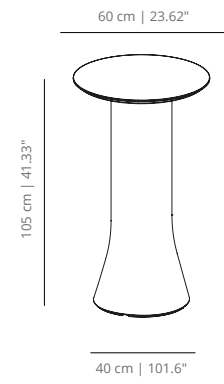

Table 500x150 | $196\frac{27}{32}$ x $59\frac{1}{64}$

CAMBIO HEIGHT 74 | 29¹/₄

Table 220x90 | 86⁵/₈ x 35⁷/₁₆

Table 240x90 | 94¹/₂ x 35⁷/₁₆

Table 260x90 | 102³/₈ x 35⁷/₁₆

Table 280x90 | 110¹/₄ x 35⁷/₁₆

Table 300x90 | 118¹/₈ x 35⁷/₁₆

Up to 10
D200 cm | D78.74"

Up to 10
300x150 cm | 118.1x59.1"

Up to 16
500x150 cm | 196.85x59.1"

**Seats calculated using Aleta chair, might differ when choosing other models*

Table round 60 | 26⁵/₈"

Table round 70 | 27⁹/₁₆"

Table round 80 | 31¹/₂"

Table round 100 | 39³/₈"

Table 70x70 | 27⁹/₁₆"x27⁹/₁₆"

Table 80x80 | 31¹/₂"x31¹/₂"

Table 90x90 | 35⁷/₁₆"x35⁷/₁₆"

Table 220x900 | 86³⁹/₆₄"x354²¹/₆₄"

Table 240x900 | 94³¹/₆₄"x354²¹/₆₄"

Table 260x900 | 102²³/₆₄"x59¹/₆₄"

Table 280x900 | 110¹⁵/₆₄"x59¹/₆₄"

Table 300x900 | 118⁷/₆₄"x59¹/₆₄"

SEATING CAPACITY

Up to 6

220x900 cm | 86.61"x35.43"

Up to 8

240x900 cm | 94.48"x35.43"