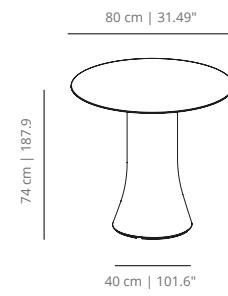

viccarbe

Cambio

Designed by Victor Carrasco

Technical info - EN

Table round 60 | 23⁵/₈

Table round 70 | 27⁶/₁₆

Table round 80 |

Table round 100 | 39³/₈

Table 500x150 | $196\frac{27}{32}$ x $59\frac{1}{64}$

CAMBIO HEIGHT 74 | 29¹/₄

Table 220x90 | 86⁵/₈ x 35⁷/₁₆

Table 240x90 | 94¹/₂ x 35⁷/₁₆

Table 260x90 | 102³/₈ x 35⁷/₁₆

Table 280x90 | 110¹/₄ x 35⁷/₁₆

Table 300x90 | 118¹/₈ x 35⁷/₁₆

Up to 10
D200 cm | D78.74"

Up to 10
300x150 cm | 118.1x59.1"

Up to 16
500x150 cm | 196.85x59.1"

**Seats calculated using Aleta chair, might differ when choosing other models*

Table round 60 | 26⁵/₈"

Table round 70 | 27⁹/₁₆"

Table 260x900 | 102²³/₆₄"x59¹/₆₄"

Table 280x900 | 110¹⁵/₆₄"x59¹/₆₄"

Table 300x900 | 118⁷/₆₄"x59¹/₆₄"

SEATING CAPACITY

Up to 6

220x900 cm | 86.61"x35.43"

Up to 8

240x900 cm | 94.48"x35.43"