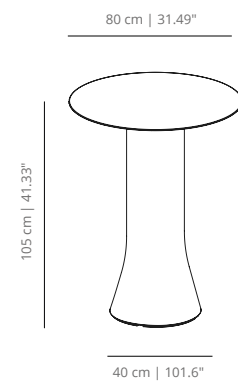

Up to 10
D200 cm | D78.74"

Up to 10
300x150 cm | 118.1x59.1"

Up to 16
500x150 cm | 196.85x59.1"

**Seats calculated using Aleta chair, might differ when choosing other models*

Table round 60 | 26⁵/₈"

Table round 70 | 27⁹/₁₆"

Table round 80 | 31¹/₂"

Table round 100 | 39³/₈"

Table 70x70 | 27⁹/₁₆"x27⁹/₁₆"

Table 80x80 | 31¹/₂"x31¹/₂"

Table 90x90 | 35⁷/₁₆"x35⁷/₁₆"

Table 220x900 | 86³⁹/₆₄"x354²¹/₆₄"

Table 240x900 | 94³¹/₆₄"x354²¹/₆₄"

Table 260x900 | 102²³/₆₄"x59¹/₆₄"

Table 280x900 | 110¹⁵/₆₄"x59¹/₆₄"

Table 300x900 | 118⁷/₆₄"x59¹/₆₄"

SEATING CAPACITY

Up to 6

220x900 cm | 86.61"x35.43"

Up to 8

240x900 cm | 94.48"x35.43"

Up to 8

260x900 cm | 102.36"x35.43"

Up to 10

280x900 cm | 110.23"x35.43"

Up to 10

300x900 cm | 118.11"x35.43"

**Seats calculated using Aleta stool, might differ when choosing other models*

FINISHES