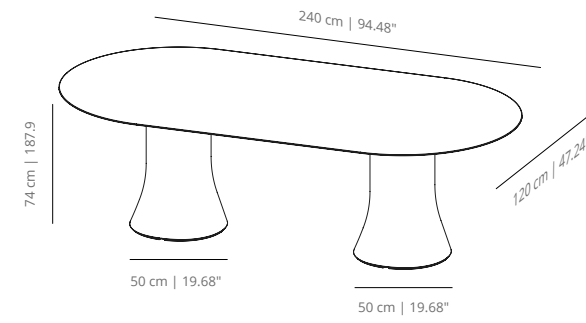

Table 120x120 | $47\frac{1}{4}$ x $47\frac{1}{4}$

Table 140x140 | $55\frac{1}{8}$ x $55\frac{1}{8}$

CAMBIO HEIGHT 74 | $29\frac{3}{4}$

Table 240x120 | $91\frac{31}{64}$ x $47\frac{1}{4}$

Table 300x150 | $118\frac{7}{64}$ x $59\frac{1}{64}$

Table 500x150 | $196\frac{27}{32}$ x $59\frac{1}{64}$

CAMBIO HEIGHT 74 | 29¹/₄

Table 220x90 | 86⁵/₈ x 35⁷/₁₆

Table 240x90 | 94¹/₂ x 35⁷/₁₆

Table 260x90 | 102³/₈ x 35⁷/₁₆

Table 280x90 | 110¹/₄ x 35⁷/₁₆

Table 300x90 | 118¹/₈ x 35⁷/₁₆

SEATING CAPACITY

Up to 4
D60 - D100 cm | D23.6" - D39.4"

Up to 4
70x70 - 90x90 cm | 27.6x27.6" - 35.4x35.4"

Up to 6
D120 cm | D47.24"

Up to 8
D150 - D180 cm | D59" - D70.9"

Up to 8
140x140 cm | 55.1x55.1"

Up to 8
240x120 cm | 94.5x47.24"

Up to 10
D200 cm | D78.74"

Up to 10
300x150 cm | 118.1x59.1"

Up to 16
500x150 cm | 196.85x59.1"

**Seats calculated using Aleta chair, might differ when choosing other models*

Table round 60 | 26⁵/₈"

Table round 70 | 27⁹/₁₆"