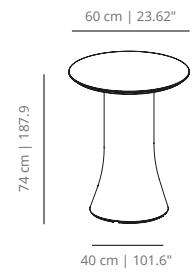

viccarbe

Cambio

Designed by Victor Carrasco

Technical info - EN

Table round 60 | 23⁵/₈

Table round 70 | 27⁶/₁₆

Table round 80 |

Table round 100 | 39³/₈

Table 500x150 | $196\frac{27}{32}$ x $59\frac{1}{64}$

CAMBIO HEIGHT 74 | 29¹/₄

Table 220x90 | 86⁵/₈ x 35⁷/₁₆

Table 240x90 | 94¹/₂ x 35⁷/₁₆

Table 260x90 | 102³/₈ x 35⁷/₁₆

Table 280x90 | 110¹/₄ x 35⁷/₁₆

Table 300x90 | 118¹/₈ x 35⁷/₁₆

Up to 10
D200 cm | D78.74"

Up to 10
300x150 cm | 118.1x59.1"

Up to 16
500x150 cm | 196.85x59.1"

**Seats calculated using Aleta chair, might differ when choosing other models*

Table round 60 | 26⁵/₈"

Table round 70 | 27⁹/₁₆"

Table 260x900 | 102²³/₆₄"x59¹/₆₄"

Table 280x900 | 110¹⁵/₆₄"x59¹/₆₄"

Table 300x900 | 118⁷/₆₄"x59¹/₆₄"

SEATING CAPACITY

Up to 6

220x900 cm | 86.61"x35.43"

Up to 8

240x900 cm | 94.48"x35.43"