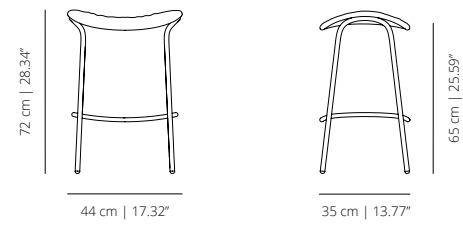

viccarbe

FOUR LEGS BASE COUNTER STOOL

Upholstery

FOUR LEGS BASE BAR STOOL

Upholstery

FINISHES

STRUCTURE

Powder coated

BACKREST AND SEAT

Upholstery

Check upholstery fabrics for **Outdoor**.

TECHNICAL INFO

Four-leg counter or bar base made of calibrated steel with a special protective treatment for outdoor use, finished with a thermoreinforced polyester powder coating in black or white with a micro-textured finish and matching footrest.