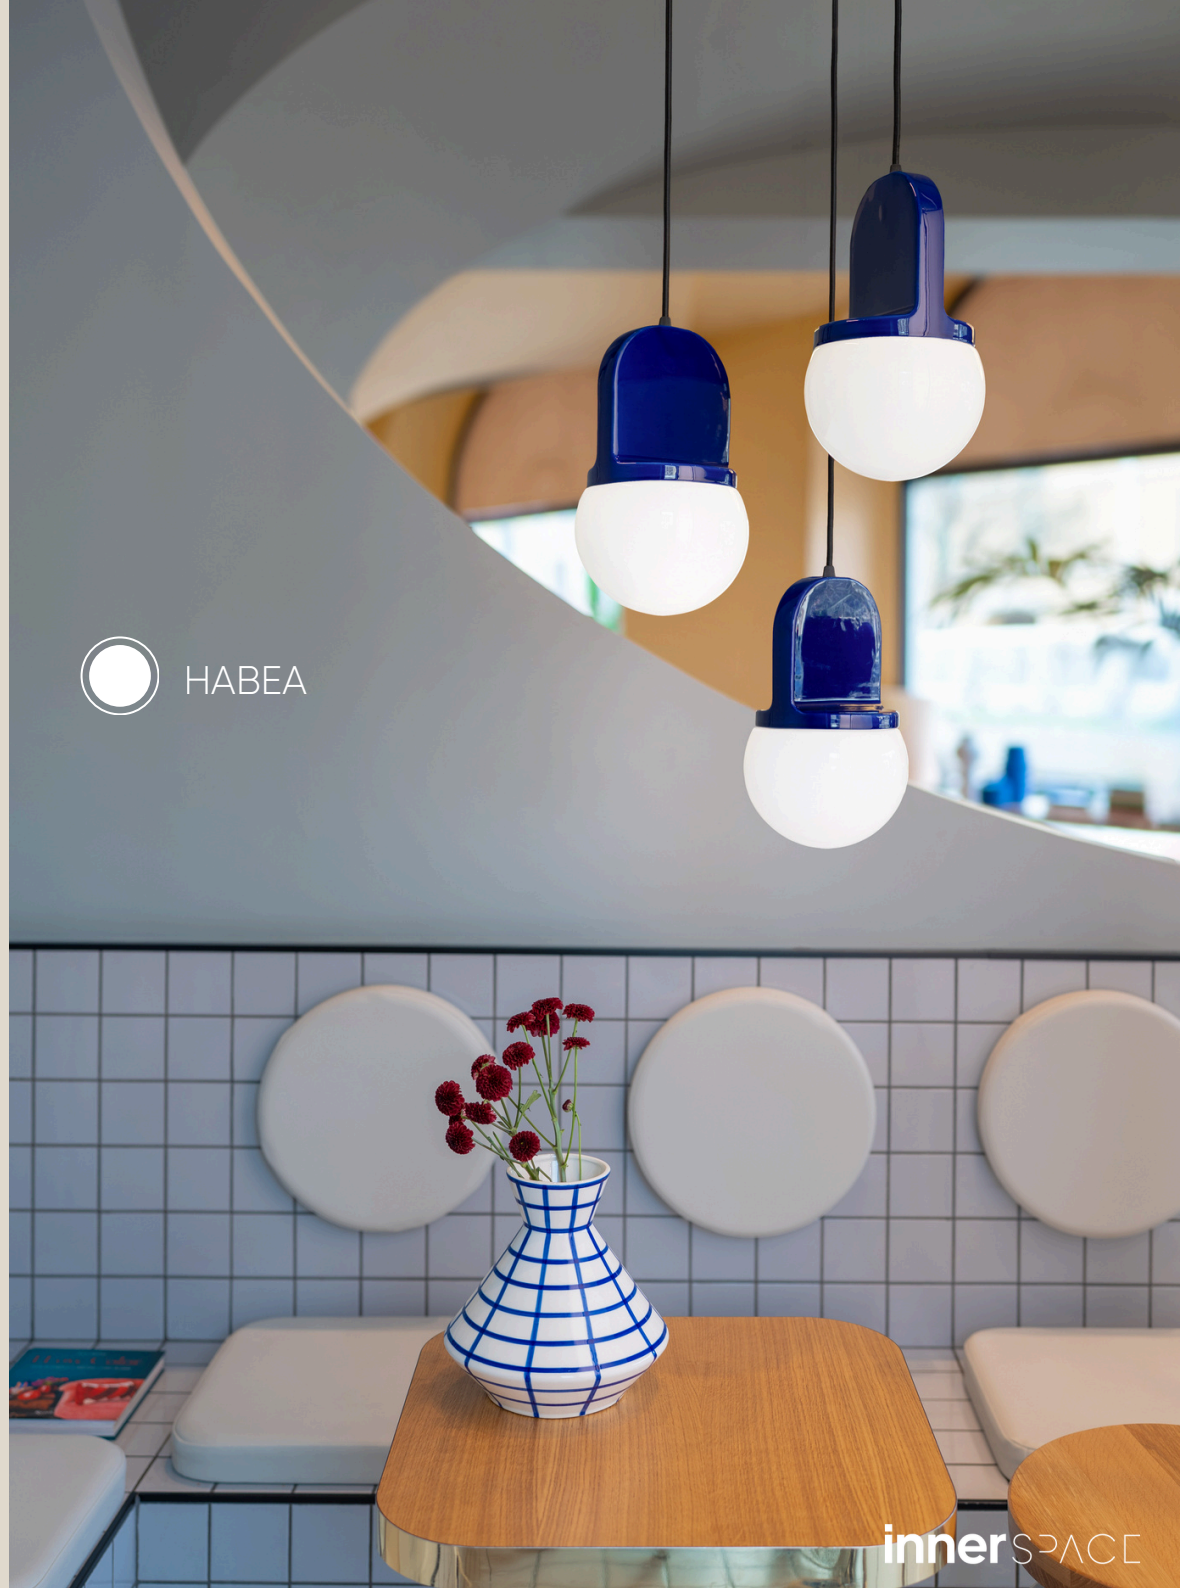

COPACABANA

HABEA