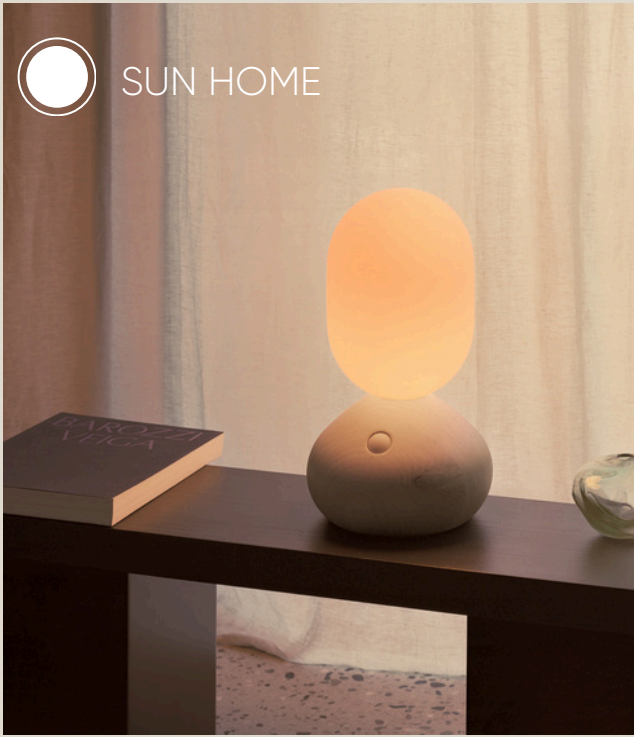

SUN

SUN CEILING

SUN HOME