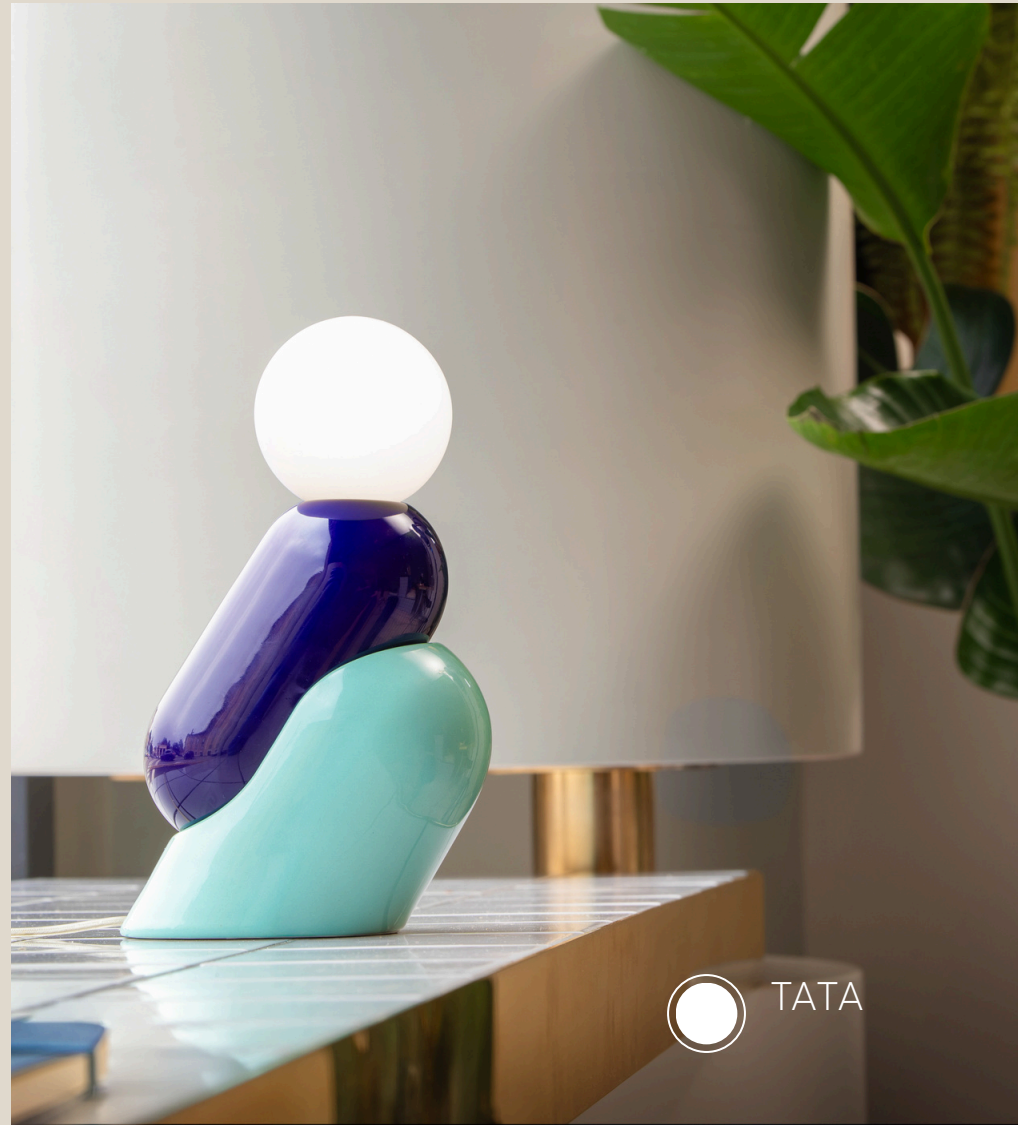

 TATA

VOILA

LARIAT

innerSPACE

GRAU

ABOUT

GRAU is a German lighting brand redefining how we experience light emotionally, sensorially, and sustainably. Founded in 1987 and now led by the next generation, the brand creates minimalist, sculptural luminaires that support human well-being and emotional connection.