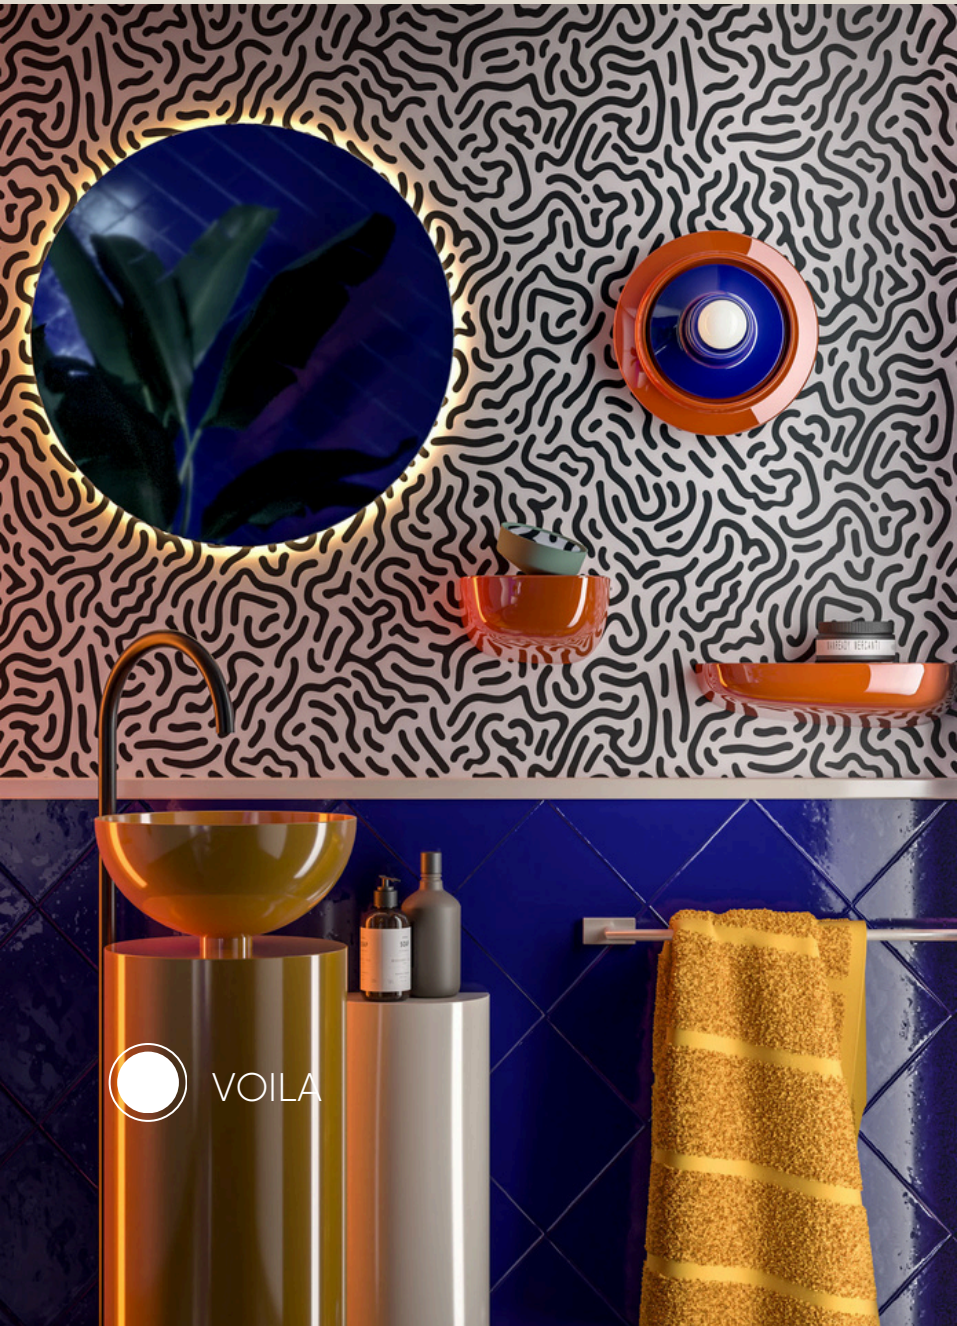

 TATA

VOILA

LARIAT

innerSPACE

GRAU

ABOUT

GRAU is a German lighting brand redefining how we experience light emotionally, sensorially, and sustainably. Founded in 1987 and now led by the next generation, the brand creates minimalist, sculptural luminaires that support human well-being and emotional connection.