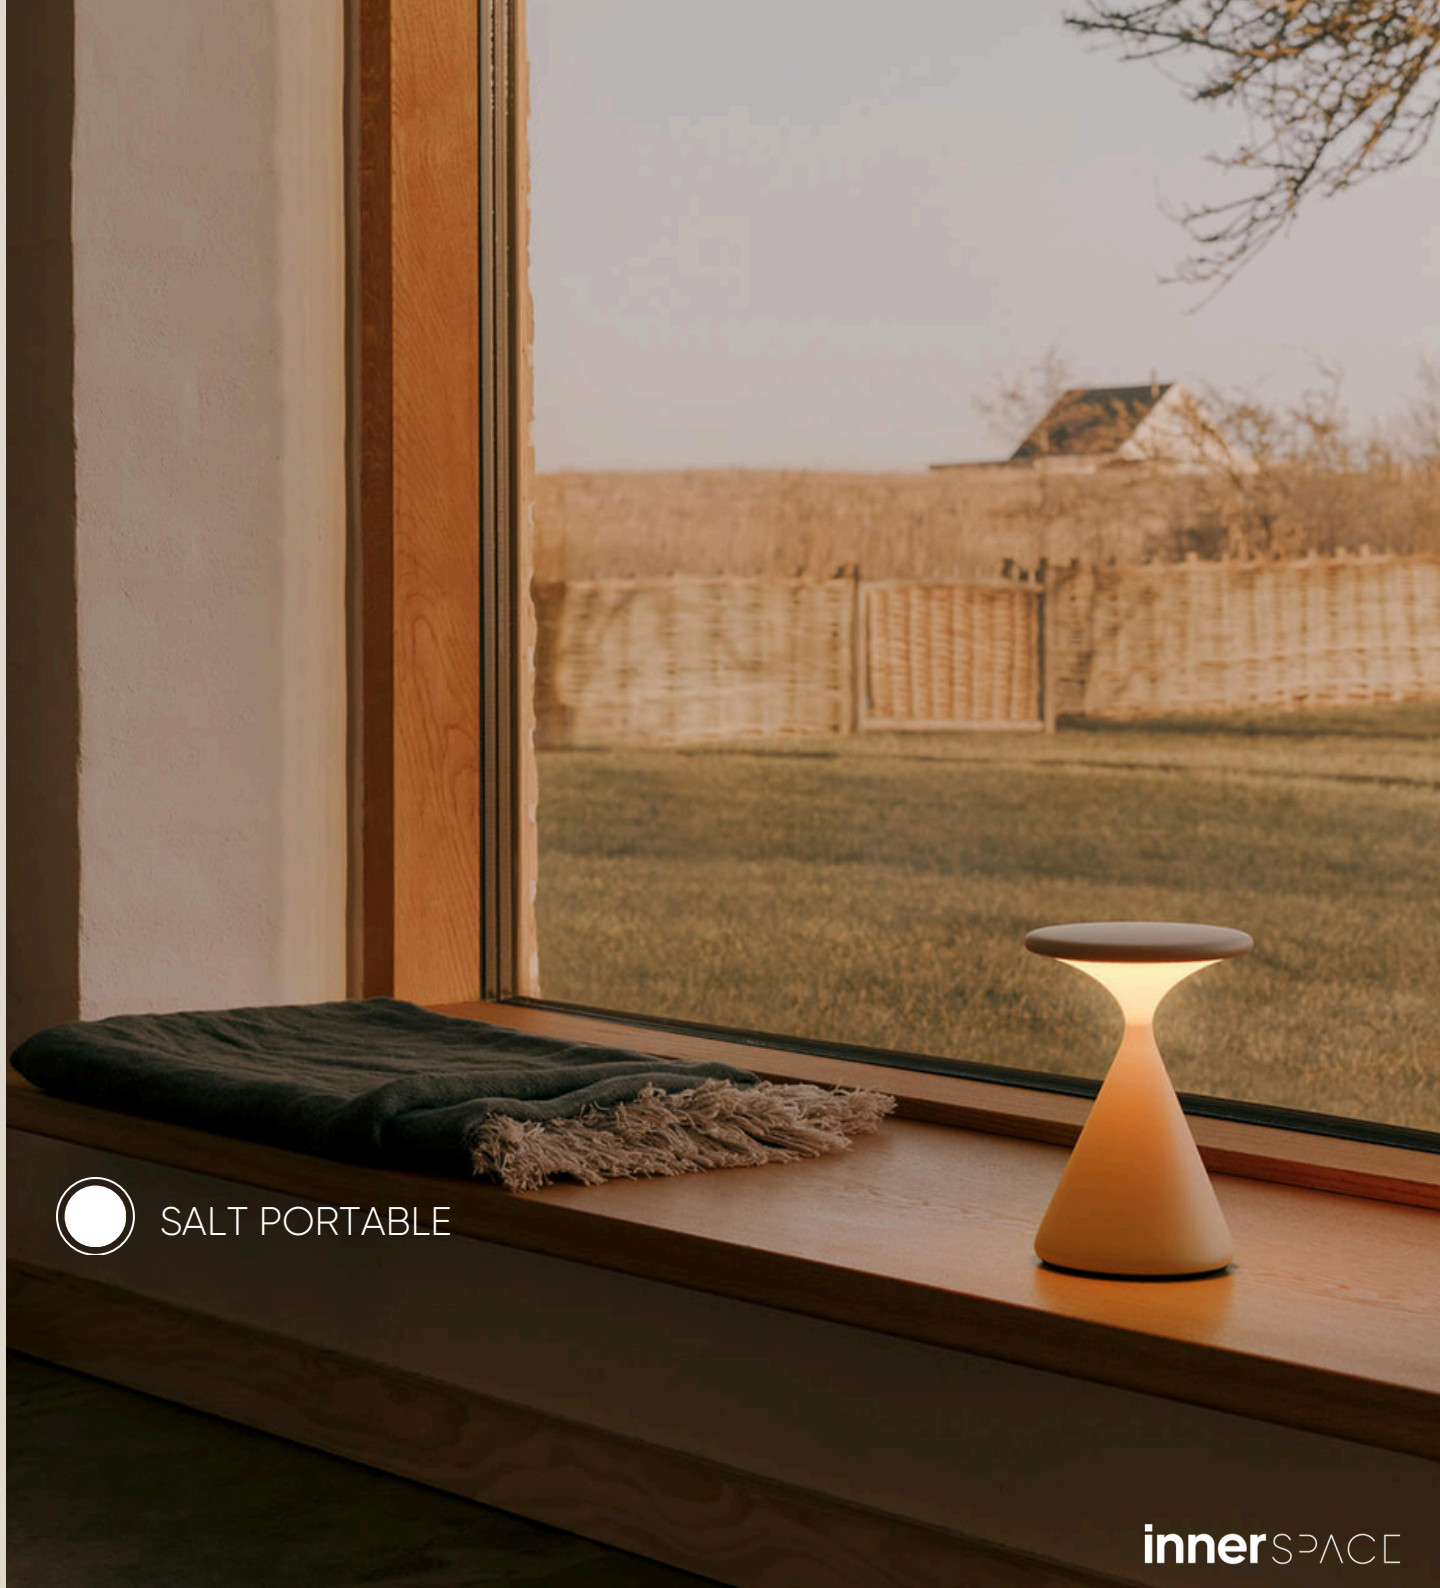

A modern dining room featuring a light-colored wooden dining table and matching chairs. The table is set with plates, glasses, and a bowl of bread. Four minimalist, teardrop-shaped pendant lights hang from the ceiling. The room has a textured wall, a large window with heavy curtains, and a white double door with glass panes. The floor is made of light wood.

 FALLING SUN

SUN

SUN CEILING

SUN HOME

 SALT PORTABLE

innerSPACE

 FIRE PORTABLE

 FIRE TABLE