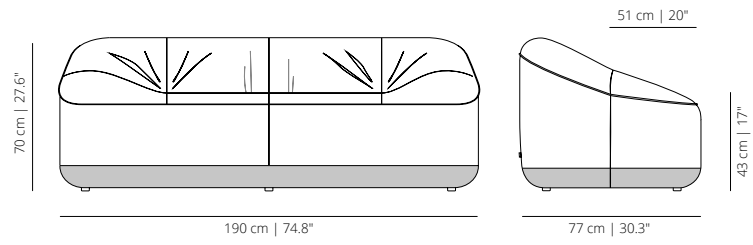

CUBOW SOFA

Fixed

With casters