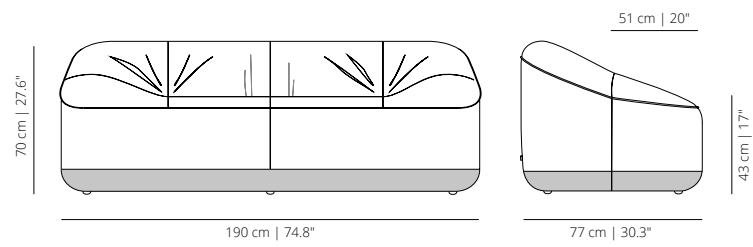

FINISHES

Upholstery

Check [upholstery](#) samples.

Strap (technical fabric)

dark grey

light grey

Note: The Cubow collection stands out for its softness, with each fabric bringing its own character to the design. The amount of wrinkling will depend on the technical characteristics of the selected fabric—subtle variations that help shape and define the collection's visual identity.

TECHNICAL INFO

The piece features an interior structure made of solid wood with a webbed seat, crafted using wood from certified sustainable forestry sources. It incorporates expanded polyurethane foam in different densities, offering comfort and durability. The upholstery is available in either fabric or leather and includes a technical protective fabric layer to enhance resistance and longevity. Depending on the version, the base comes with hidden casters or legs with adjustable height.

CERTIFICATIONS

UNE-EN 16139:2013vc2015 and ANSI BIFMA X6.4:2021