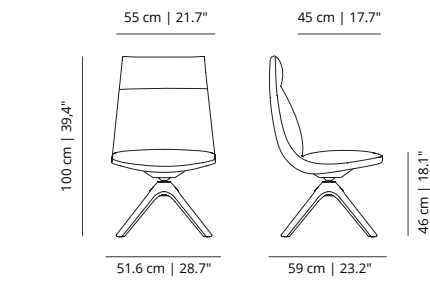

NOHEXSIGMA2
wooden base