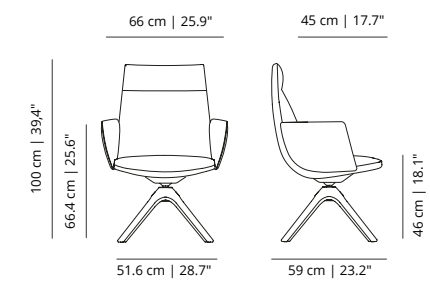

NOHEXSIGMA2 + NOHEXBRT
wooden base with upholstered armrests