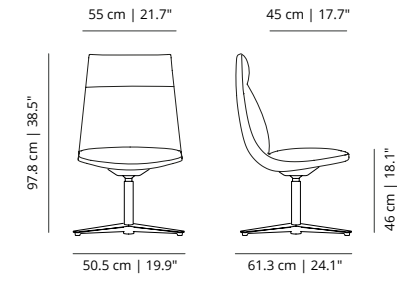

NOHA EXECUTIVE CHAIR

NOHEXSI5R2 + NOHEXBRT
five casters aluminium base with upholstered armrests

NOHEXSIGPL2
flat swivel base

NOHEXSIGPL2 + NOHEXBR
flat swivel base with armrests

NOHEXSIGPL2 + NOHEXBRT
flat swivel base with upholstered armrests