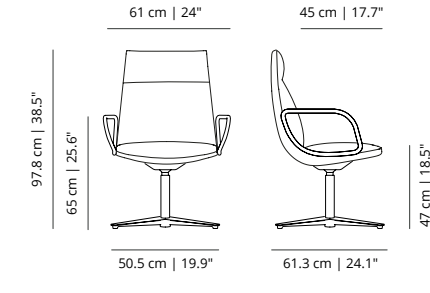

NOHA EXECUTIVE CHAIR

NOHEXSI5R2 + NOHEXBRT
five casters aluminium base with upholstered armrests

NOHEXSIGPL2
flat swivel base

NOHEXSIGPL2 + NOHEXBR
flat swivel base with armrests

NOHEXSIGPL2 + NOHEXBRT
flat swivel base with upholstered armrests