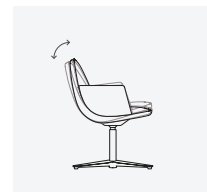

forest green

anthracite

OPTIONAL MECHANISMS

Tilting

Self-return

The tilting option is available for all the bases except the four metal legs base. The self-return option is only available for flat swivel base and wooden swivel base.