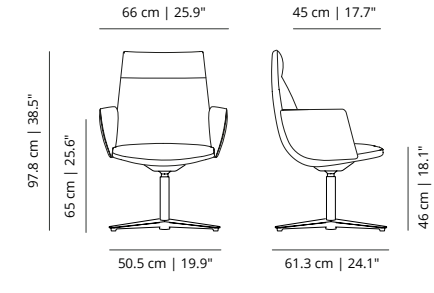

NOHA EXECUTIVE CHAIR

NOHEXSI5R2 + NOHEXBRT
five casters aluminium base with upholstered armrests

NOHEXSIGPL2
flat swivel base

NOHEXSIGPL2 + NOHEXBR
flat swivel base with armrests

NOHEXSIGPL2 + NOHEXBRT
flat swivel base with upholstered armrests