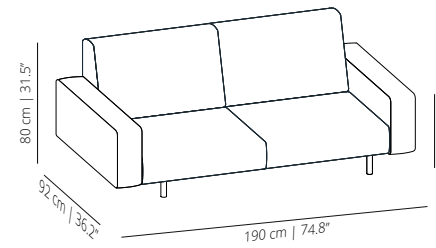

COMPOSITION 3