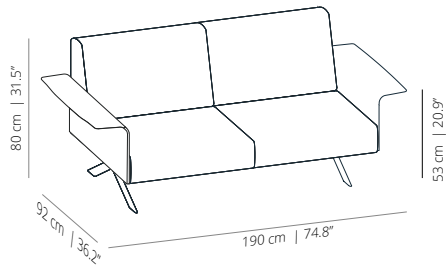

viccarbe

Sistema Legs

Designed by Lievore Altherr Molina

Technical info - EN

SISTEMA SOFA SUGGESTIONS

COMPOSITION 1

COMPOSITION 1.1

COMPOSITION 2