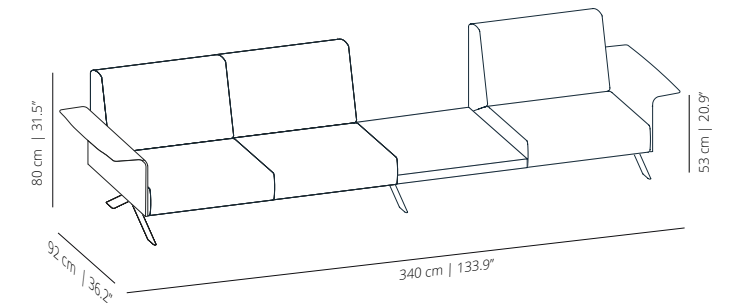

COMPOSITION 10