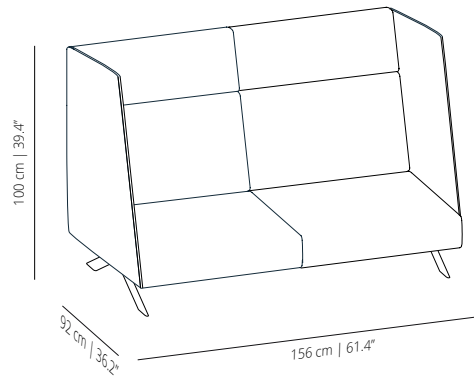

COMPOSITION 4