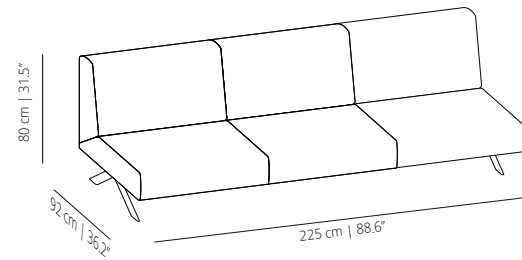

COMPOSITION 5