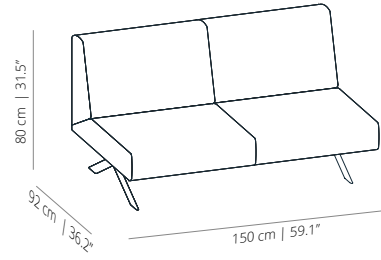

viccarbe

Sistema Legs

Designed by Lievore Altherr Molina

Technical info - EN

SISTEMA SOFA SUGGESTIONS

COMPOSITION 1

COMPOSITION 1.1

COMPOSITION 2