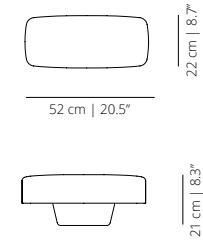

SISBRA
free arm