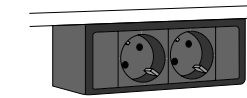

SISAL50
cushion 50x50

ACCESSORIES & ELECTRIFICATIONS

SISMARO | SISMATX
stained free table | lacquered free table

SISBRA
free arm

SISMAF
fixed side table

SISUSB
USB port

SISRE
headrest

SISEL
under seat powerbox

SISCON
seat powerbox

FINISHES

Backrest options

Frame of calibrated steel base powder coated in thermoreinforced polyester in shadow. Interior structure in steel, solid wood and plywood. Woven seat and back structure. Polyester fibre covering. Expanded polyuretane foam in different densities. Fabric or leather.