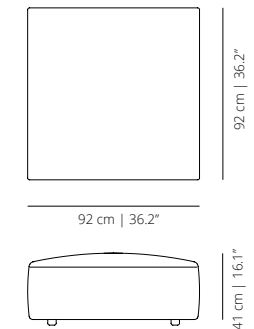

SISPOC | SISPOCS
squared pouf