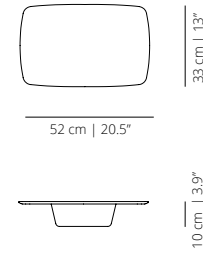

ACCESSORIES & ELECTRIFICATIONS

SISMARO | SISMATX
stained free table | lacquered free table