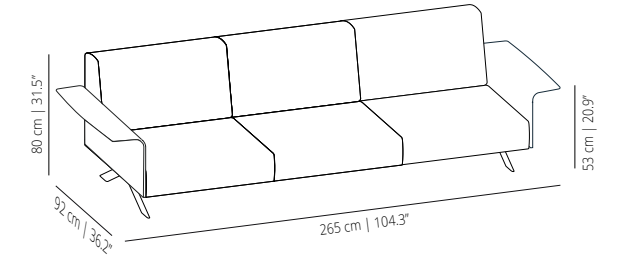

COMPOSITION 3

COMPOSITION 4

COMPOSITION 5

SISTEMA SOFA SUGGESTIONS

COMPOSITION 5.1

COMPOSITION 6

COMPOSITION 7

COMPOSITION 8

Under seat powerbox. Powerbox available with two sockets or combined with built-in multimedia devices. Dimensions: 16.8x5.4x5.4 cm

Seat powerbox. Detachable free powerbox between seats Dimensions: Ø6.6x15 cm