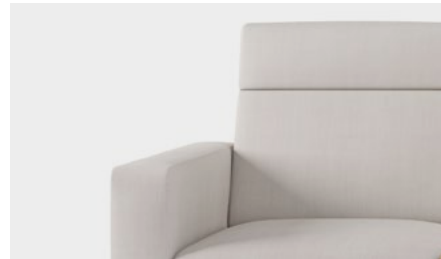

SISAL50
cushion 50x50

ACCESSORIES & ELECTRIFICATIONS

SISMARO | SISMATX
stained free table | lacquered free table

SISBRA
free arm

SISMAF
fixed side table

SISUSB
USB port

SISRE
headrest

SISEL
under seat powerbox

SISCON
seat powerbox

FINISHES

Backrest options

Frame of calibrated steel base powder coated in thermoreinforced polyester in shadow. Interior structure in steel, solid wood and plywood. Woven seat and back structure. Polyester fibre covering. Expanded polyuretane foam in different densities. Fabric or leather.