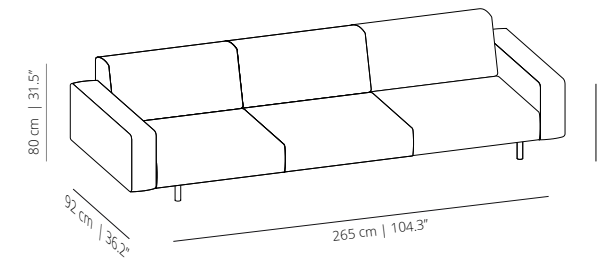

COMPOSITION 3

COMPOSITION 4

COMPOSITION 5

SISTEMA SOFA SUGGESTIONS

COMPOSITION 5.1

COMPOSITION 6

COMPOSITION 7

COMPOSITION 8

Under seat powerbox. Powerbox available with two sockets or combined with built-in multimedia devices. Dimensions: 16.8x5.4x5.4 cm

Seat powerbox. Detachable free powerbox between seats Dimensions: Ø6.6x15 cm