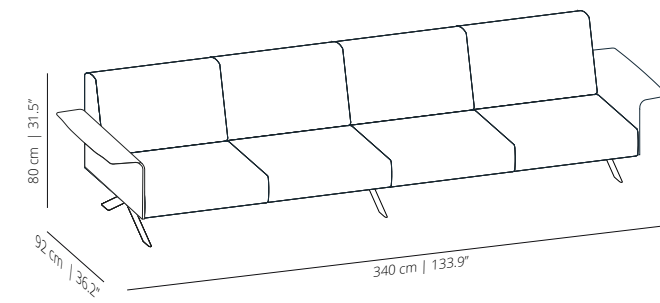

COMPOSITION 3

COMPOSITION 4

COMPOSITION 5

SISTEMA SOFA SUGGESTIONS

COMPOSITION 5.1

COMPOSITION 6

COMPOSITION 7

COMPOSITION 8

COMPOSITION 9

COMPOSITION 10

SISTEMA SOFA SUGGESTIONS

COMPOSITION 11

COMPOSITION 12

COMPOSITION 13

COMPOSITION 14

BACKREST OPTIONS

Under seat powerbox. Powerbox available with two sockets or combined with built-in multimedia devices. Dimensions: 16.8x5.4x5.4 cm

Seat powerbox. Detachable free powerbox between seats Dimensions: Ø6.6x15 cm