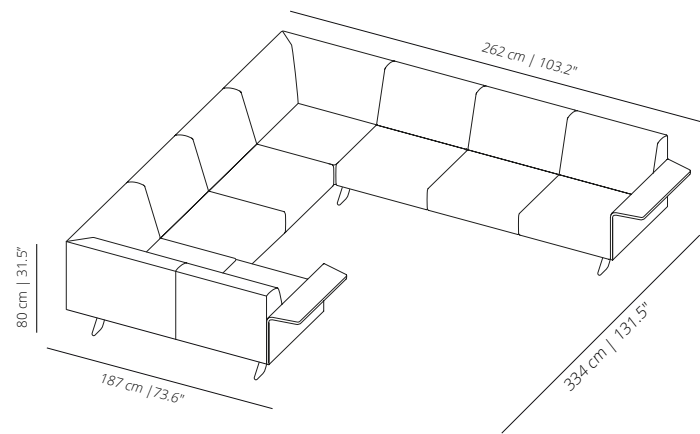

COMPOSITION 9

COMPOSITION 10

SISTEMA SOFA SUGGESTIONS

COMPOSITION 11

COMPOSITION 12

COMPOSITION 13

COMPOSITION 14

BACKREST OPTIONS

SISMP
medium backrest module

SISAP
high backrest module

SISSRP
backrest module

SISRIP
corner module

ARMS OPTIONS

SISBRMEP
upholstered-wooden medium armrest

SISBRMECP
fully upholstered medium armrest

ARMS OPTIONS

Under seat powerbox. Powerbox available with two sockets or combined with built-in multimedia devices. Dimensions: 16.8x5.4x5.4 cm

Seat powerbox. Detachable free powerbox between seats Dimensions: Ø6.6x15 cm