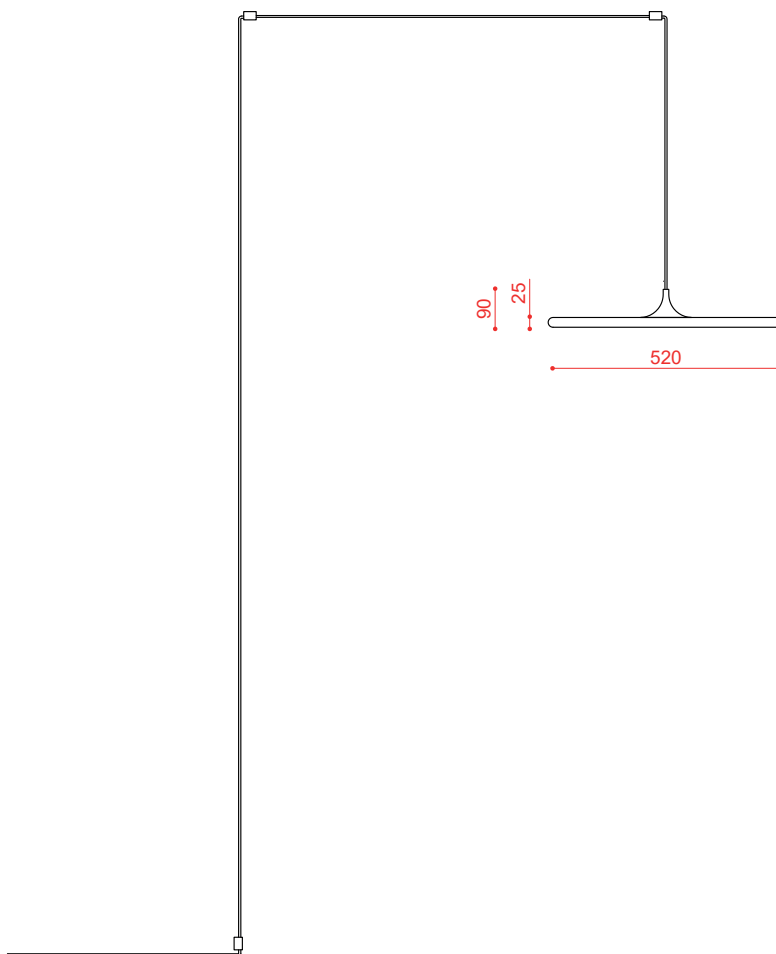

BILANCELLA

designed by Roberto Giacomucci

unit mm

512.21 Pendant

Series

Bilancella

Dimensions

H.2,5 x Ø 52 cm / H.1" x Ø 20,5"

Insulation class 1

Degree of protection IP40

Notes

Cable Length: 150 cm / 59"

Finishes

Hardware: C74 Sand black,
C64 Dark bronze

BILANCELLA

designed by Roberto Giacomucci

unit mm

512.22 Pendant

Series

Bilancella

Dimensions

H.2,5 x Ø 52 cm / H.1" x Ø 20,5"

Weight

6 kg / 13,2 lb