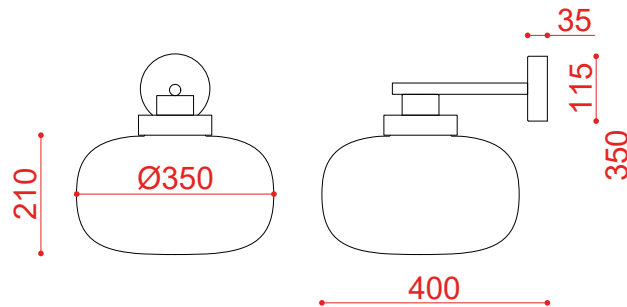

LEGIER

designed by Corrado Dotti

unit mm

557.44L Wall

Series

Legier

Dimensions

H. 35 x Ø 35 / H. 13,7" x Ø 13,7"

Weight

4,8 kg / 10,6 lb

Materials

metal, glass, brass, aluminum

Voltage

220-240V

CE IP40

Certifications

CE

Source

Source Type: Integrated LED

Power: 1 x 10W

Color Temperature: 2700K

Nominal flux: 1375 lm

Dimmability: phase cut

Class

Insulation class 1

Degree of protection IP40

Notes

Also available in E27 with opal white glass only

Available in 110-120V

Dimming DALI system on request with remote driver

Finishes

C74 Sand black + C30 Light grey + Smoke glass;

C74 Sand black + C41 Brushed brass + Smoke glass;

C74 Sand black + C30 Light grey + Opal white glass;

C74 Sand black + C41 Brushed brass + Opal white glass