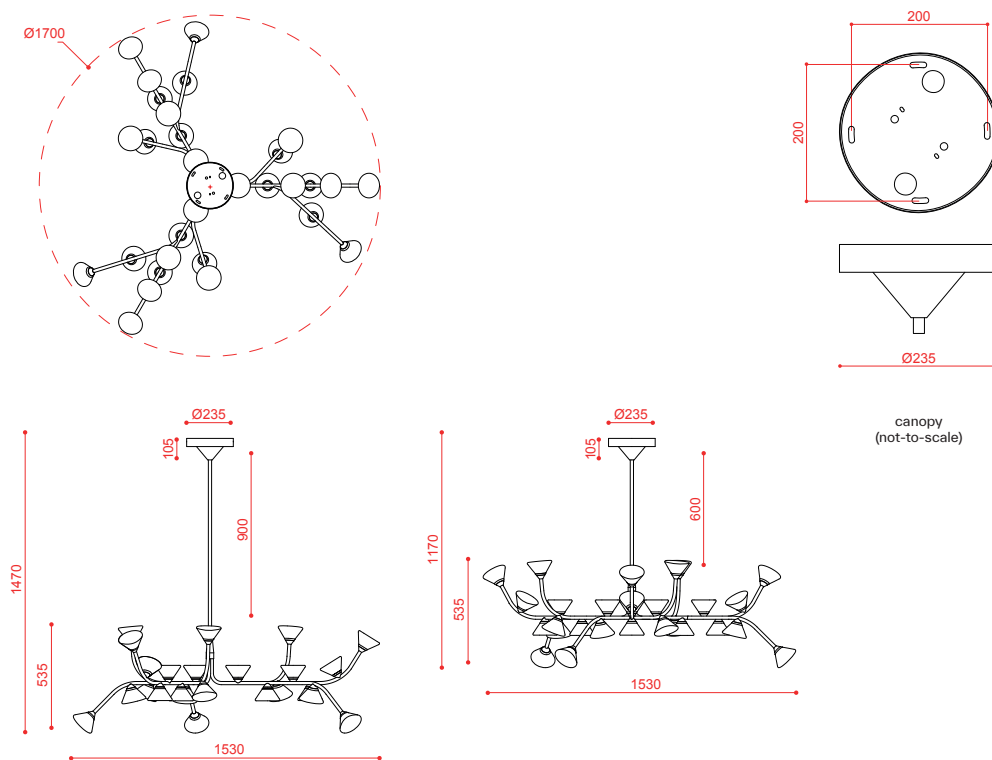

LINFA

designed by Federico Peri

565.13 Chandelier

Series

Linfa

Dimensions

H. 53 x L. 153 cm / H. 20,8" x L. 60"

Weight

15 kg / 33 lb

Materials

metal, aluminum, glass

Voltage

220-240V

CE IP40

Certifications

CE

Source

Source Type: Integrated LED

Power: 30 x 2,7W

Color Temperature: 2700K

Nominal flux: 10500 lm

Dimmability: phase cut

Class

Insulation class 1

Degree of protection IP40

Notes

Stem included: L. 90cm / L. 35,4"

L. 60cm / L. 23,6"

Driver on board

Available in 110-120V

DALI version on request

Finishes

C24 Hot gold + (Smoke + White + Clear) glass,
C70 Titanium + (Smoke + White + Clear) glass,
C72 Opaque nickel + (Smoke + White + Clear)
glass