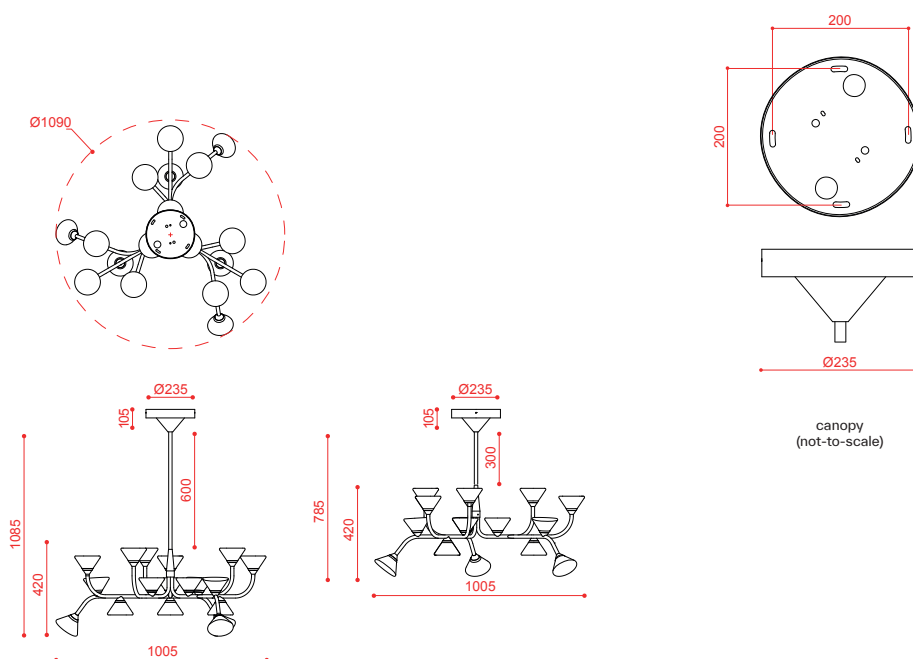

unit mm

LINFA

designed by Federico Peri

565.18 Chandelier

Series

Linfa

Dimensions

H. 53 cm x L. 100 cm / H. 20,8" x L. 39,3"

Weight

10 kg / 22 lb

Materials

metal, aluminum, glass

Voltage

220-240V

CE IP40

Certifications

CE

Source

Source Type: Integrated LED

Power: 18 x 2,7W

Color Temperature: 2700K

Nominal flux: 6300 lm

Dimmability: phase cut

Class

Insulation class 1

Degree of protection IP40

Notes

Stem included: L. 60 cm / L. 23,6"

L. 30 cm / L. 11,8"

Driver on board

Available in 110-120V

DALI version on request

Finishes

C24 Hot gold + (Smoke + White + Clear) glass,
C70 Titanium + (Smoke + White + Clear) glass,
C72 Opaque nickel + (Smoke + White + Clear)
glass