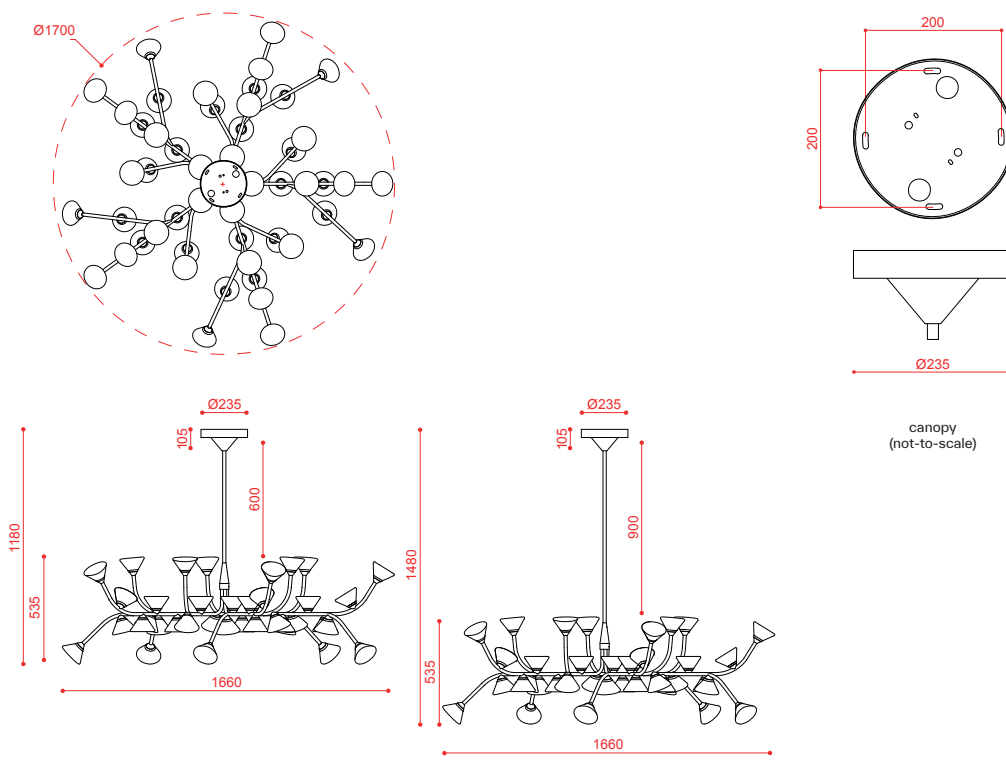

Notes

Stem included: L. 90cm / L. 35,4"

L. 60cm / L. 23,6"

Driver on board

Available in 110-120V

DALI version on request

Finishes

C24 Hot gold + (Smoke + White + Clear) glass,
C70 Titanium + (Smoke + White + Clear) glass,
C72 Opaque nickel + (Smoke + White + Clear)
glass

Linfa

Dimensions

H. 53 cm x L. 100 cm / H. 20,8" x L. 39,3"

Weight

10 kg / 22 lb

Materials

metal, aluminum, glass

Voltage