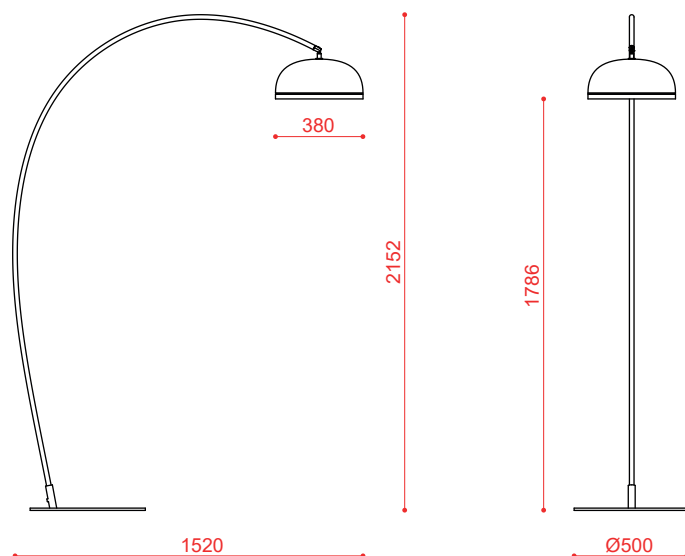

unit mm

MOLLY

designed by Corrado Dotti

556.65 Floor

Series

Molly

Dimensions

H. 216 x L 152 cm /
H. 85" x L 59,8"

Weight

15kg / 33lb

Materials

metal, aluminum, PMMA

Voltage

220-240V

CE IP40

Certifications

CE

Source

Source Type: Integrated LED
Power: 14W
Color Temperature: 2700K
Nominal flux: 1610 lm
Dimmability: dimmer on cable

Class

Insulation class 1
Degree of protection IP40

Notes

Structure finish C74.
110/120V version available.

Finishes

Dome: C41 Brushed brass, C46 Sand grey,
C50 Pewter, C74 Sand black, C99 Copper

Ring: C41 Brushed brass, C46 Sand grey,
C50 Pewter, C74 Sand black, C99 Copper