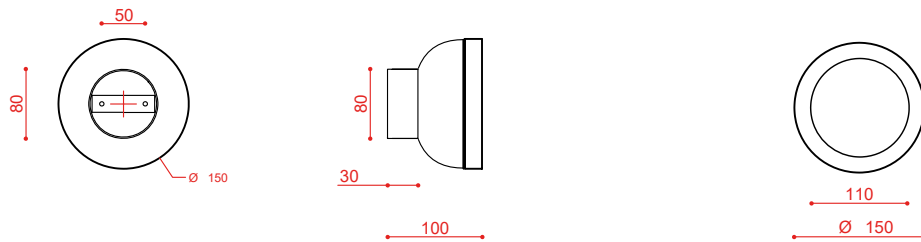

MOLLY

designed by Corrado Dotti

unit mm

556.42L Wall

Series

Molly

Dimensions

H 17 x D 27 / H 6,7" x D 10,6"

Ring: C41 Brushed brass, C46 Sand grey,
C50 Pewter, C74 Sand black

MOLLY

designed by Corrado Dotti

unit mm

556.71L Wall/Ceiling

Series

Molly

Dimensions

D. 10 x Ø 15 / D. 3,9" x Ø 5,9"

Weight

1,3 kg / 2,8 lb

Materials

metal, aluminum, PMMA

Voltage

220-240V

CE  IP40

D. 12 x Ø 20 / D. 4,7" x Ø 7,9"

Weight

2,2 kg / 4,8 lb

Materials

metal, aluminum, PMMA

Voltage

220-240V

CE  IP40