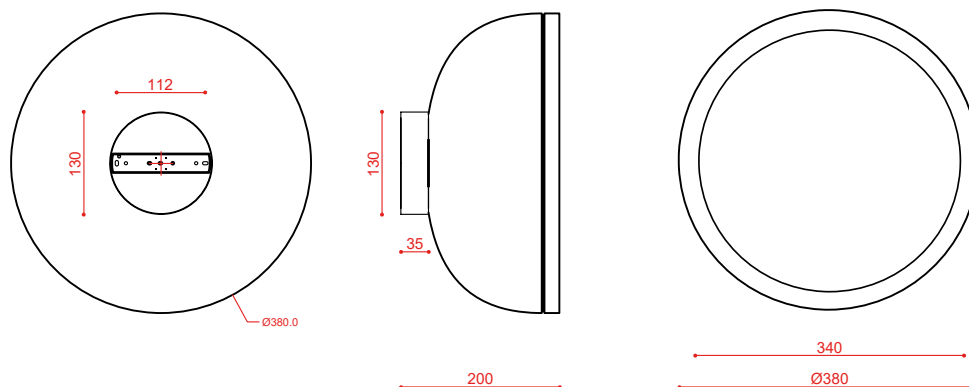

MOLLY

designed by Corrado Dotti

unit mm

556.73L Wall/Ceiling

Series

Molly

Dimensions

D. 19 x Ø 38 / D. 7,5" x Ø 15"

Weight

3,3 kg / 7,3 lb

Materials

metal, aluminum, PMMA

Voltage

220-240V

CE IP40

Certifications

CE

Source

Source Type: Integrated LED

Power: 1 x 10W

Color Temperature: 2700K

Nominal flux: 1375 lm

Dimmability: Phase cut

Class

Insulation class 1

Degree of protection IP40

Notes

Dimming DALI system on request with remote driver

Available in 110-120V

Finishes

Dome: C41 Brushed brass, C46 Sand grey, C50 Pewter, C74 Sand black

Ring: C41 Brushed brass, C46 Sand grey, C50 Pewter, C74 Sand black