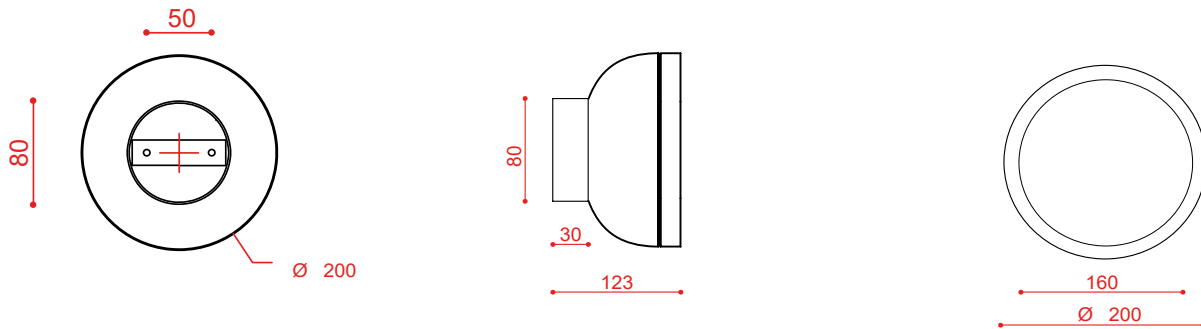

D. 10 x Ø 15 / D. 3,9" x Ø 5,9"

Weight

1,3 kg / 2,8 lb

Materials

metal, aluminum, PMMA

Voltage

220-240V

CE  IP40

Ring: C41 Brushed brass, C46 Sand grey, C50 Pewter, C74 Sand black

MOLLY

designed by Corrado Dotti

unit mm

556.72L Wall/Ceiling

Series

Molly

Dimensions

D. 12 x Ø 20 / D. 4,7" x Ø 7,9"

Weight

2,2 kg / 4,8 lb

Materials

metal, aluminum, PMMA

Voltage

220-240V

CE  IP40