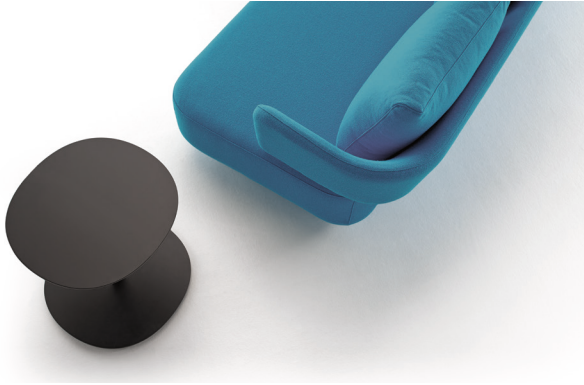

LEVITT armchair design Ludovica + Roberto Palomba 2007