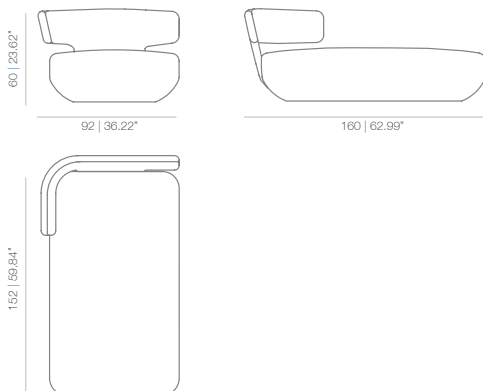

LEVITT armchair design Ludovica + Roberto Palomba 2007

ARMCHAIR

SOFA 152

SOFA 184

SOFA 244

CHAISE

BACKREST-CUSHIONS

---