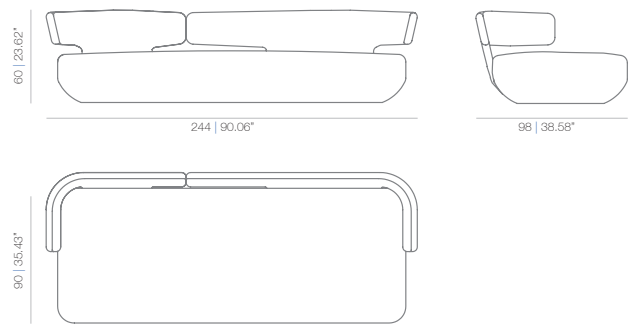

LEVITT armchair design Ludovica + Roberto Palomba 2007

ARMCHAIR

SOFA 152

SOFA 184

SOFA 244

CHAISE

BACKREST-CUSHIONS

---