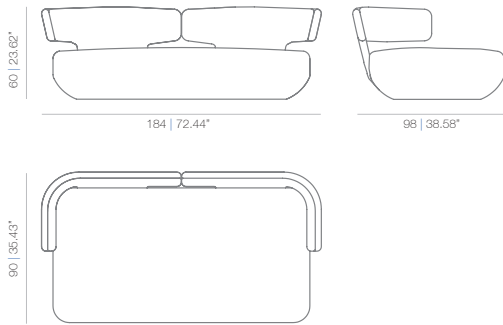

LEVITT armchair design Ludovica + Roberto Palomba 2007

ARMCHAIR

SOFA 152

SOFA 184

SOFA 244

CHAISE

BACKREST-CUSHIONS

---