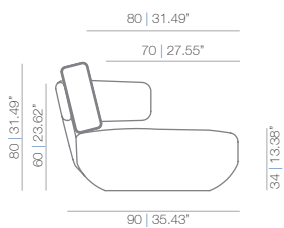

---

**FINISHES**

Check upholstery samples

---

**CERTIFICATES**

LEVITT armchair design Ludovica + Roberto Palomba 2007

LEVITT

PROJECTS