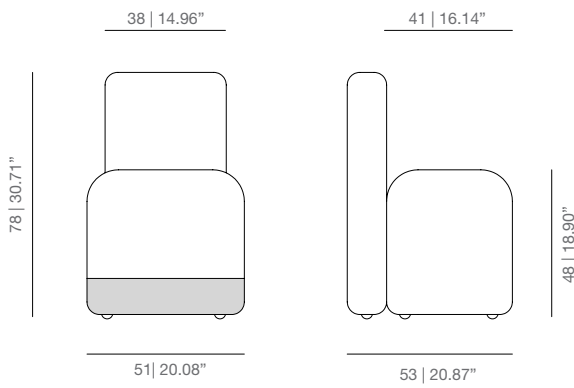

**DIMENSIONS**

SECH season chair

**TECHNICAL INFO**

Interior structure in solid wood and perforated top of microparticles low in formaldehyd

Expanded polyurethane foam in different densities.

Fabric or leather.