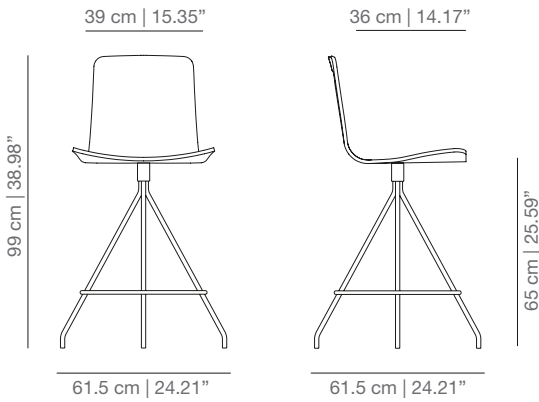

KLTCO_R swivel counter stool

KLTBAR_R swivel bar stool

STAINED / LACQUERED WITHOUT HANDLE

KL4P four legs base

KLG swivel base

KLBR casters base

KL4PU four star swivel base

KLTCO swivel counter stool

KLTBAR swivel bar stool

SMOOTH UPHOLSTERY

KL4PT four legs base

KLGT swivel base

KLBRt casters base

KL4PUT four star swivel base

KLTCOT swivel counter stool

KLTBART swivel bar stool