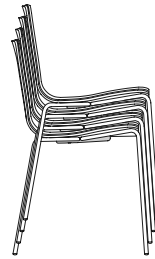

A plywood oak chair with the finishes in our collection. The seat could be in wood finish, with upholstered cushion or fully upholstered in smooth or stripe version.

Perfect for home and contract use, stackable up to 10 chairs for non-upholstered version or stackable up to 4 chairs for upholstered versions. Its name is a reference to the slot in its back, which serves both as a handle for moving it about easily and as a support on which to hang handbags and the like. Totally in line with its original design we have made arms in lacquered steel tubing for our successful Klip chair.

KLG_CR swivel base

KLBR_CR casters base

KL4PU_CR four star swivel base

KLTCO_CR swivel counter stool

KLTBAR_CR swivel bar stool

STAINED / LAQUERED WITH CUSHION

KL4P_C four legs base without handle

KLG_C swivel base without handle

KLBR_C casters base without handle

KL4PU_C four star swivel base without handle

KLTCO_C swivel counter stool base without

KLTBAR_C swivel bar stool base without handle

ACCESSORIES

KLBR arms

Calibrated steel arms powder coated in thermoreinforced polyester. Available for all types of bases.

KLUN linking device for units

Linking device for chairs with four legs base. Finish black.

KLCO stacking protection pad

Polyethylene protective cover to use when stacking upholstered chairs. Stackable up to 4 units. Don't stack for long time as upholstered can be marked and damage.