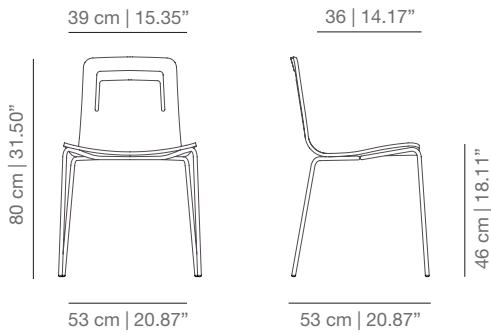

DIMENSIONS

STAINED / LACQUERED WITH HANDLE

KL4P_R four legs base