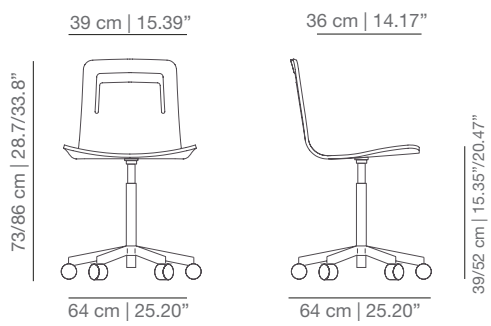

He was the recipient of the Prince Felipe Award for Business Excellence in 2008.

DIMENSIONS

STAINED / LACQUERED WITH HANDLE

KL4P_R four legs base

KLG_R swivel base

KLBR_R casters base

KL4PU_R four star swivel base