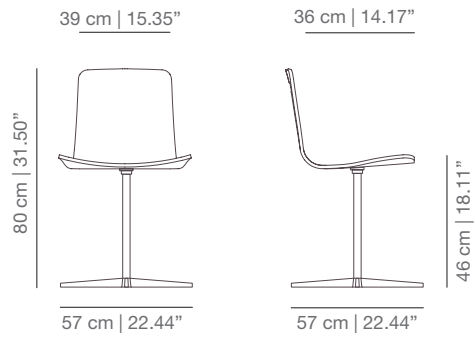

KLTCO_R swivel counter stool

KLTBAR_R swivel bar stool

STAINED / LACQUERED WITHOUT HANDLE

KL4P four legs base

KLG swivel base

KLBR casters base

KL4PU four star swivel base

KLTCO swivel counter stool

KLTBAR swivel bar stool

SMOOTH UPHOLSTERY

KL4PT four legs base

KLGT swivel base

KLBRt casters base

KL4PUT four star swivel base

KLTCOT swivel counter stool

KLTBART swivel bar stool