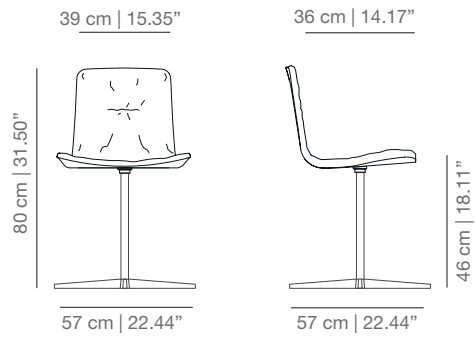

LINES UPHOLSTERY

KL4PB four legs base

KLGB swivel stool

KLBRB casters base

KL4PUB four star swivel base

KLTCOB swivel counter stool

KLTBARB swivel counter stool

SOFT UPHOLSTERY

KL4PTS four legs base

KLGTS swivel base

KLBRTS casters base

KL4PUTS four star swivel base

KLTCOTS swivel counter stool

KLTBARTS swivel bar stool

STAINED / LACQUERED WITH CUSHION AND HANDLE

KL4P_CR four legs base

KLG_CR swivel base

KLBR_CR casters base

KL4PU_CR four star swivel base

KLTCO_CR swivel counter stool

KLTBAR_CR swivel bar stool

STAINED / LAQUERED WITH CUSHION

KL4P_C four legs base without handle

KLG_C swivel base without handle