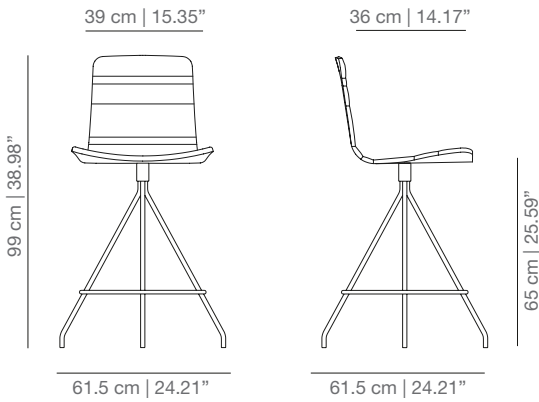

KLTBAR swivel bar stool

SMOOTH UPHOLSTERY

KL4PT four legs base

KLGT swivel base

KLBRt casters base

KL4PUT four star swivel base

KLTCOT swivel counter stool

KLTBART swivel bar stool

LINES UPHOLSTERY

KL4PB four legs base

KLGB swivel stool

KLBRB casters base

KL4PUB four star swivel base

KLTCOB swivel counter stool

KLTBARB swivel counter stool

SOFT UPHOLSTERY