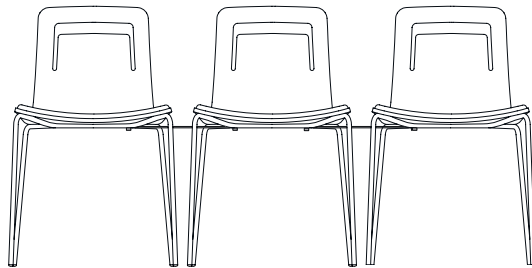

KLBR_C casters base without handle

KL4PU_C four star swivel base without handle

KLTCO_C swivel counter stool base without

KLTBAR_C swivel bar stool base without handle

ACCESSORIES

KLBR arms

Calibrated steel arms powder coated in thermoreinforced polyester. Available for all types of bases.

KLUN linking device for units

Linking device for chairs with four legs base. Finish black.

KLCO stacking protection pad

Polyethylene protective cover to use when stacking upholstered chairs. Stackable up to 4 units. Don't stack for long time as upholstered can be marked and damage.