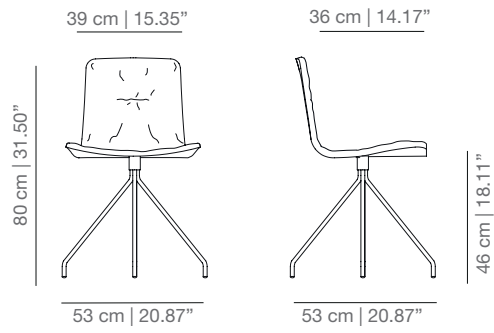

KLGTS swivel base