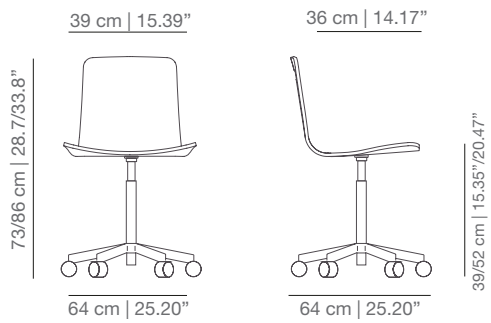

KLTCO_R swivel counter stool

KLTBAR_R swivel bar stool

STAINED / LACQUERED WITHOUT HANDLE

KL4P four legs base

KLG swivel base

KLBR casters base

KL4PU four star swivel base

KLTCO swivel counter stool

KLTBAR swivel bar stool

SMOOTH UPHOLSTERY

KL4PT four legs base

KLGT swivel base

KLBRt casters base

KL4PUT four star swivel base

KLTCOT swivel counter stool

KLTBART swivel bar stool