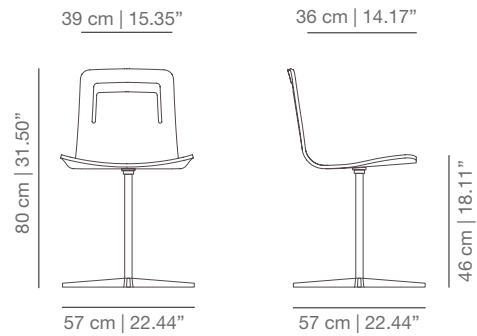

KL4PU_CR four star swivel base