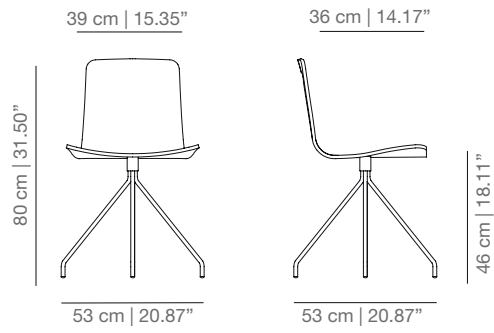

KLTCO_R swivel counter stool

KLTBAR_R swivel bar stool

STAINED / LACQUERED WITHOUT HANDLE

KL4P four legs base

KLG swivel base

KLBR casters base

KL4PU four star swivel base

KLTCO swivel counter stool

KLTBAR swivel bar stool

SMOOTH UPHOLSTERY

KL4PT four legs base

KLGT swivel base

KLBRt casters base

KL4PUT four star swivel base

KLTCOT swivel counter stool

KLTBART swivel bar stool