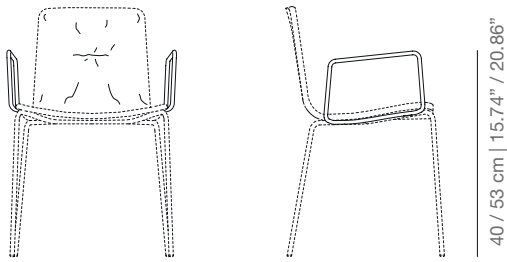

KLG_CR swivel base

KLBR_CR casters base

KL4PU_CR four star swivel base

KLTCO_CR swivel counter stool

KLTBAR_CR swivel bar stool

STAINED / LAQUERED WITH CUSHION

KL4P_C four legs base without handle

KLG_C swivel base without handle

KLBR_C casters base without handle

KL4PU_C four star swivel base without handle

KLTCO_C swivel counter stool base without

KLTBAR_C swivel bar stool base without handle

ACCESSORIES

KLBR arms

Calibrated steel arms powder coated in thermoreinforced polyester. Available for all types of bases.

KLUN linking device for units

Linking device for chairs with four legs base. Finish black.

KLCO stacking protection pad

Polyethylene protective cover to use when stacking upholstered chairs. Stackable up to 4 units. Don't stack for long time as upholstered can be marked and damage.