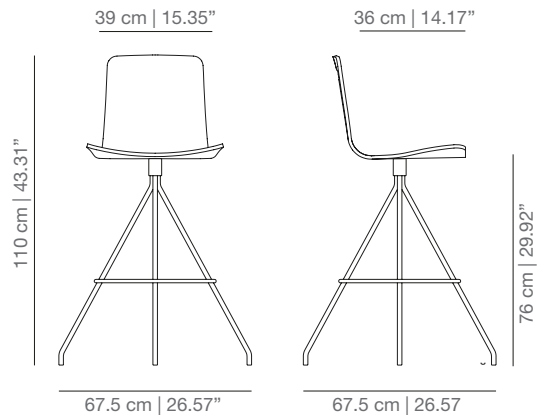

KLBR_C casters base without handle

KL4PU_C four star swivel base without handle

KLTCO_C swivel counter stool base without

KLTBAR_C swivel bar stool base without handle

ACCESSORIES

KLBR arms

Calibrated steel arms powder coated in thermoreinforced polyester. Available for all types of bases.