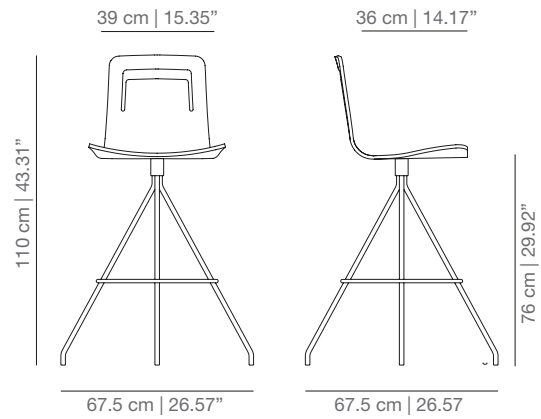

KLG_CR swivel base

KLBR_CR casters base

KL4PU_CR four star swivel base

KLTCO_CR swivel counter stool

KLTBAR_CR swivel bar stool

STAINED / LAQUERED WITH CUSHION

KL4P_C four legs base without handle

KLG_C swivel base without handle