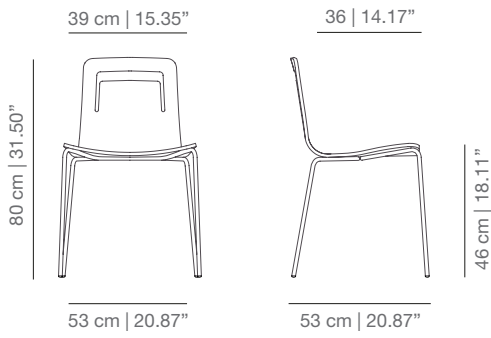

KL4PTS four legs base

KLGTS swivel base

KLBRTS casters base

KL4PUTS four star swivel base

KLTCOTS swivel counter stool

KLTBARTS swivel bar stool

STAINED / LACQUERED WITH CUSHION AND HANDLE

KL4P_CR four legs base