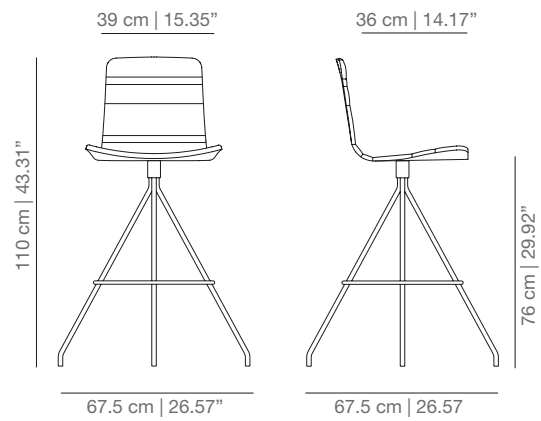

KLTBAR swivel bar stool

SMOOTH UPHOLSTERY

KL4PT four legs base

KLGT swivel base

KLBRt casters base

KL4PUT four star swivel base

KLTCOT swivel counter stool

KLTBART swivel bar stool

LINES UPHOLSTERY

KL4PB four legs base

KLGB swivel stool

KLBRB casters base

KL4PUB four star swivel base

KLTCOB swivel counter stool

KLTBARB swivel counter stool

SOFT UPHOLSTERY