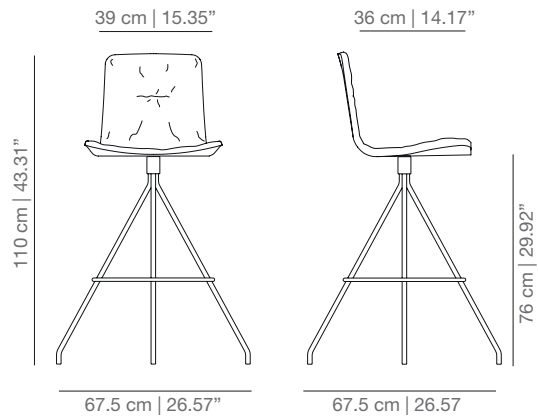

KL4PTS four legs base

KLGTS swivel base

KLBRTS casters base

KL4PUTS four star swivel base

KLTCOTS swivel counter stool

KLTBARTS swivel bar stool

STAINED / LACQUERED WITH CUSHION AND HANDLE

KL4P_CR four legs base