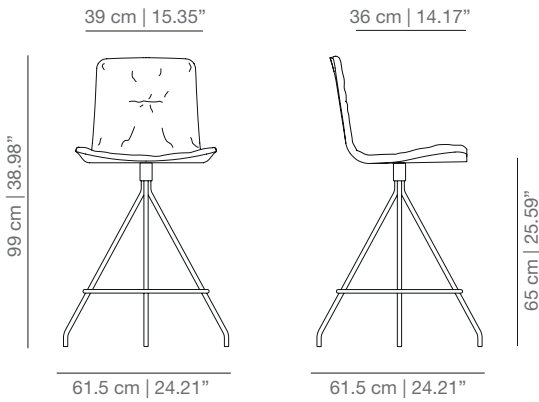

KL4PTS four legs base

KLGTS swivel base

KLBRTS casters base

KL4PUTS four star swivel base

KLTCOTS swivel counter stool

KLTBARTS swivel bar stool

STAINED / LACQUERED WITH CUSHION AND HANDLE

KL4P_CR four legs base