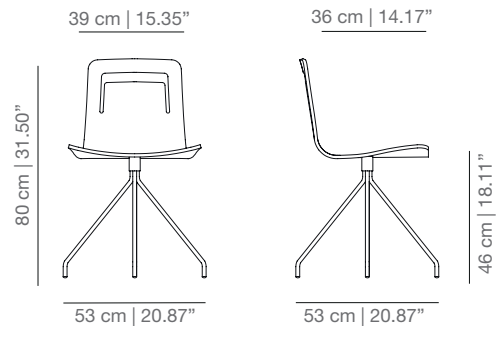

KLG_CR swivel base