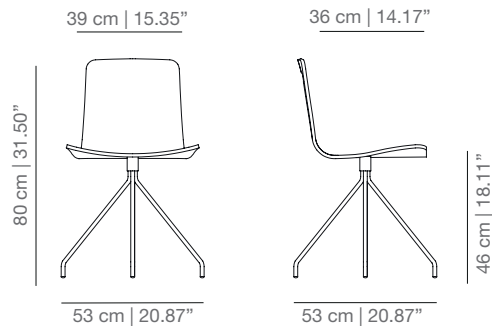

KL4PTS four legs base

KLGTS swivel base

KLBRTS casters base

KL4PUTS four star swivel base

KLTCOTS swivel counter stool

KLTBARTS swivel bar stool

STAINED / LACQUERED WITH CUSHION AND HANDLE

KL4P_CR four legs base

KLG_CR swivel base

KLBR_CR casters base

KL4PU_CR four star swivel base

KLTCO_CR swivel counter stool

KLTBAR_CR swivel bar stool

STAINED / LAQUERED WITH CUSHION

KL4P_C four legs base without handle

KLG_C swivel base without handle