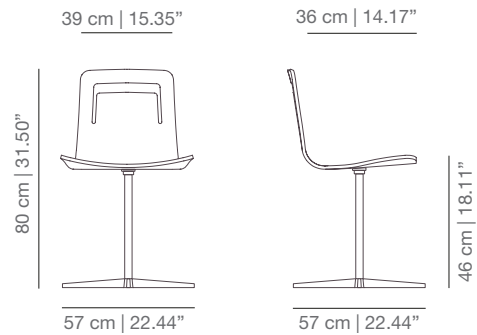

KLTCO_R swivel counter stool

KLTBAR_R swivel bar stool

STAINED / LACQUERED WITHOUT HANDLE

KL4P four legs base

KLG swivel base

KLBR casters base

KL4PU four star swivel base

KLTCO swivel counter stool