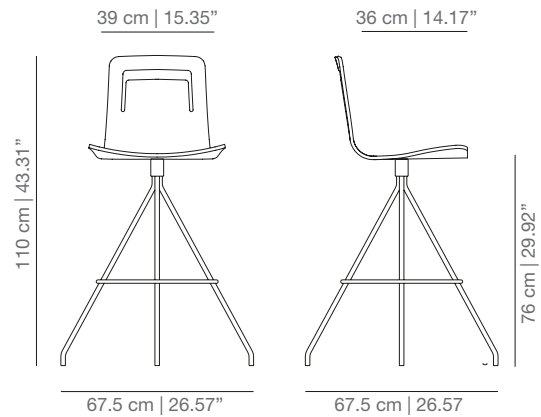

KLTCO_R swivel counter stool

KLTBAR_R swivel bar stool

STAINED / LACQUERED WITHOUT HANDLE

KL4P four legs base

KLG swivel base

KLBR casters base

KL4PU four star swivel base

KLTCO swivel counter stool