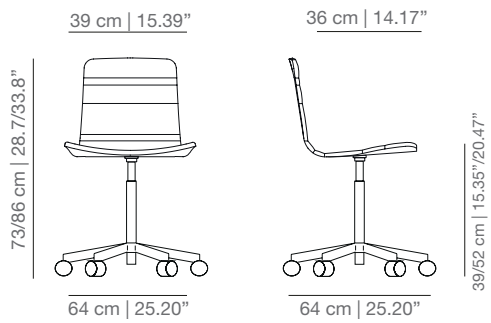

KLTBAR swivel bar stool

SMOOTH UPHOLSTERY

KL4PT four legs base

KLGT swivel base

KLBRt casters base

KL4PUT four star swivel base

KLTCOT swivel counter stool

KLTBART swivel bar stool

LINES UPHOLSTERY

KL4PB four legs base

KLGB swivel stool

KLBRB casters base

KL4PUB four star swivel base

KLTCOB swivel counter stool

KLTBARB swivel counter stool

SOFT UPHOLSTERY

KL4PTS four legs base

KLGTS swivel base

KLBRTS casters base

KL4PUTS four star swivel base

KLTCOTS swivel counter stool

KLTBARTS swivel bar stool

STAINED / LACQUERED WITH CUSHION AND HANDLE

KL4P_CR four legs base