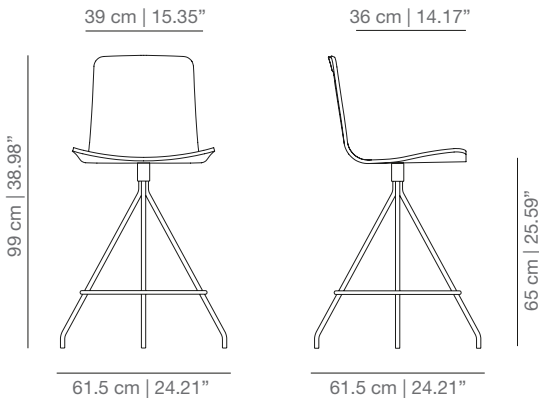

KLTCO_C swivel counter stool base without