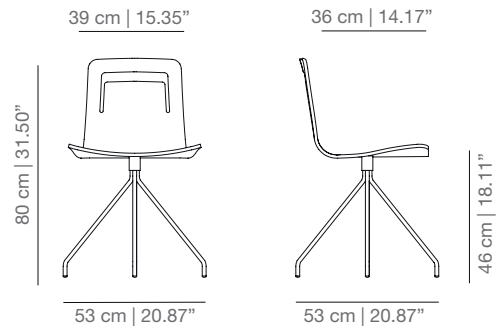

KLG_R swivel base