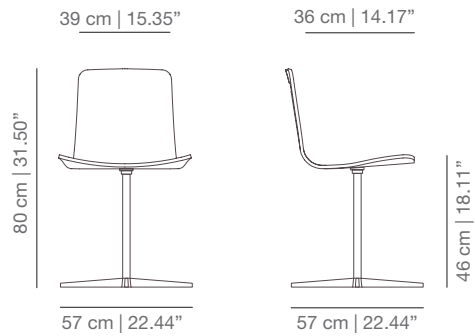

KL4PU_C four star swivel base without handle