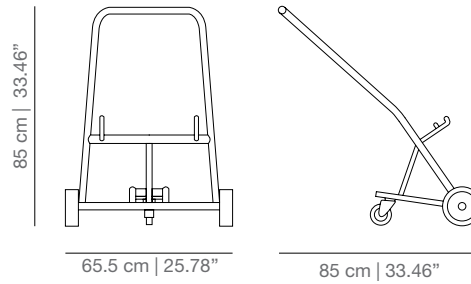

KLCT trolley

Available to transport chairs with four legs base. Trolley lacquered in black.

The transport is possible for a maximum of 10 chairs simultaneously for models of plywood natural oak stained or lacquered and 4 chairs for upholstered models.