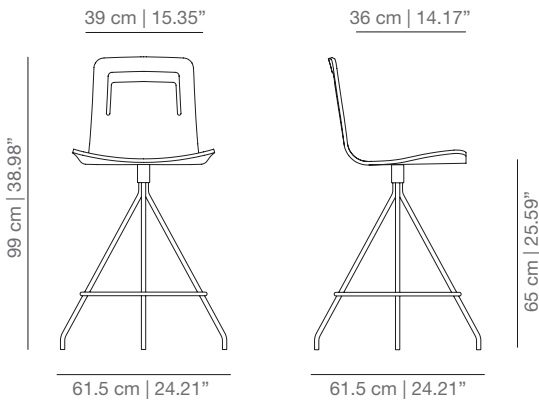

KLTCO_R swivel counter stool

KLTBAR_R swivel bar stool

STAINED / LACQUERED WITHOUT HANDLE

KL4P four legs base

KLG swivel base

KLBR casters base

KL4PU four star swivel base

KLTCO swivel counter stool