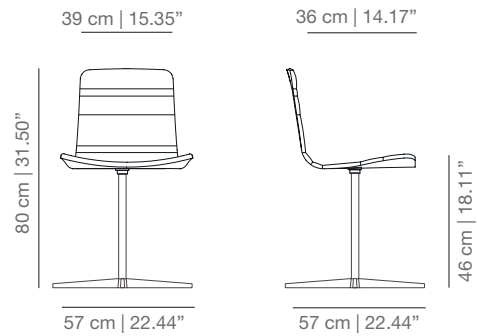

KLTBAR swivel bar stool

SMOOTH UPHOLSTERY

KL4PT four legs base

KLGT swivel base

KLBRt casters base

KL4PUT four star swivel base

KLTCOT swivel counter stool

KLTBART swivel bar stool

LINES UPHOLSTERY

KL4PB four legs base

KLGB swivel stool

KLBRB casters base

KL4PUB four star swivel base

KLTCOB swivel counter stool

KLTBARB swivel counter stool

SOFT UPHOLSTERY