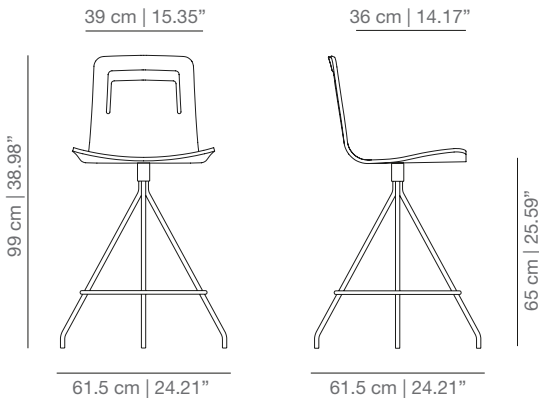

KLG_CR swivel base

KLBR_CR casters base

KL4PU_CR four star swivel base

KLTCO_CR swivel counter stool

KLTBAR_CR swivel bar stool

STAINED / LAQUERED WITH CUSHION

KL4P_C four legs base without handle

KLG_C swivel base without handle