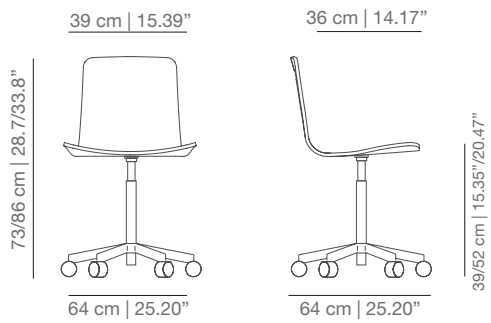

KLBR_C casters base without handle