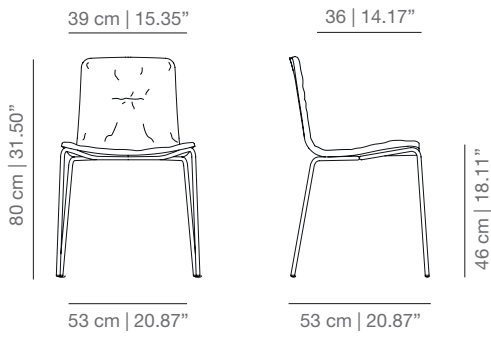

SOFT UPHOLSTERY

KL4PTS four legs base