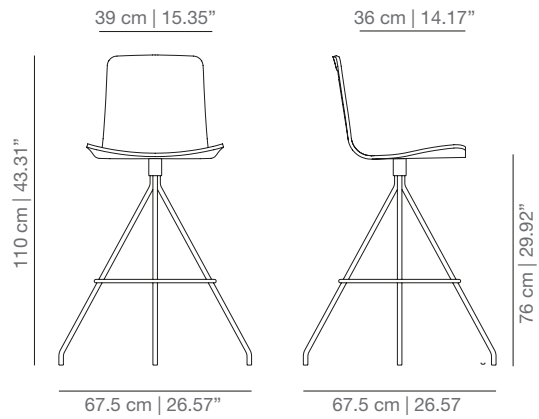

KLTCO_R swivel counter stool

KLTBAR_R swivel bar stool

STAINED / LACQUERED WITHOUT HANDLE

KL4P four legs base

KLG swivel base

KLBR casters base

KL4PU four star swivel base

KLTCO swivel counter stool

KLTBAR swivel bar stool

SMOOTH UPHOLSTERY

KL4PT four legs base

KLGT swivel base

KLBRt casters base

KL4PUT four star swivel base

KLTCOT swivel counter stool

KLTBART swivel bar stool