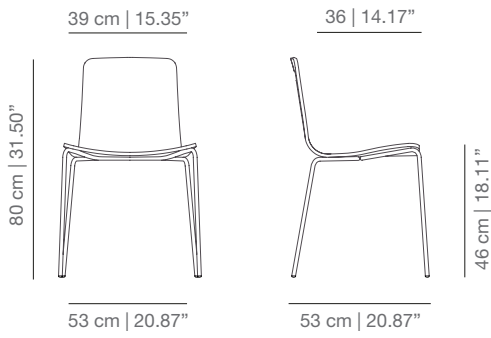

KLTCO_R swivel counter stool

KLTBAR_R swivel bar stool

STAINED / LACQUERED WITHOUT HANDLE

KL4P four legs base

KLG swivel base

KLBR casters base

KL4PU four star swivel base

KLTCO swivel counter stool

KLTBAR swivel bar stool

SMOOTH UPHOLSTERY

KL4PT four legs base

KLGT swivel base

KLBRt casters base

KL4PUT four star swivel base

KLTCOT swivel counter stool

KLTBART swivel bar stool