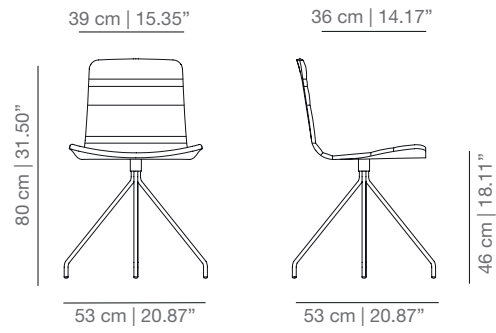

KLGB swivel stool