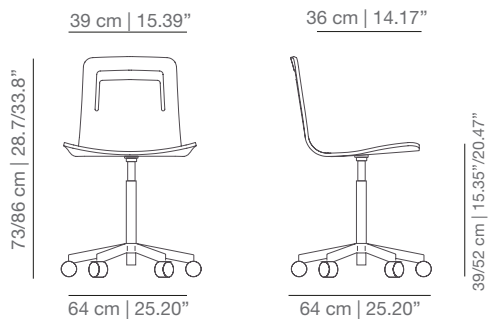

KLBR_CR casters base