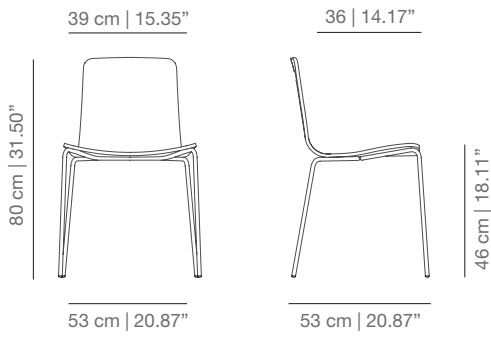

KL4PTS four legs base

KLGTS swivel base

KLBRTS casters base

KL4PUTS four star swivel base

KLTCOTS swivel counter stool

KLTBARTS swivel bar stool

STAINED / LACQUERED WITH CUSHION AND HANDLE

KL4P_CR four legs base

KLG_CR swivel base

KLBR_CR casters base

KL4PU_CR four star swivel base

KLTCO_CR swivel counter stool

KLTBAR_CR swivel bar stool

STAINED / LAQUERED WITH CUSHION

KL4P_C four legs base without handle

KLG_C swivel base without handle